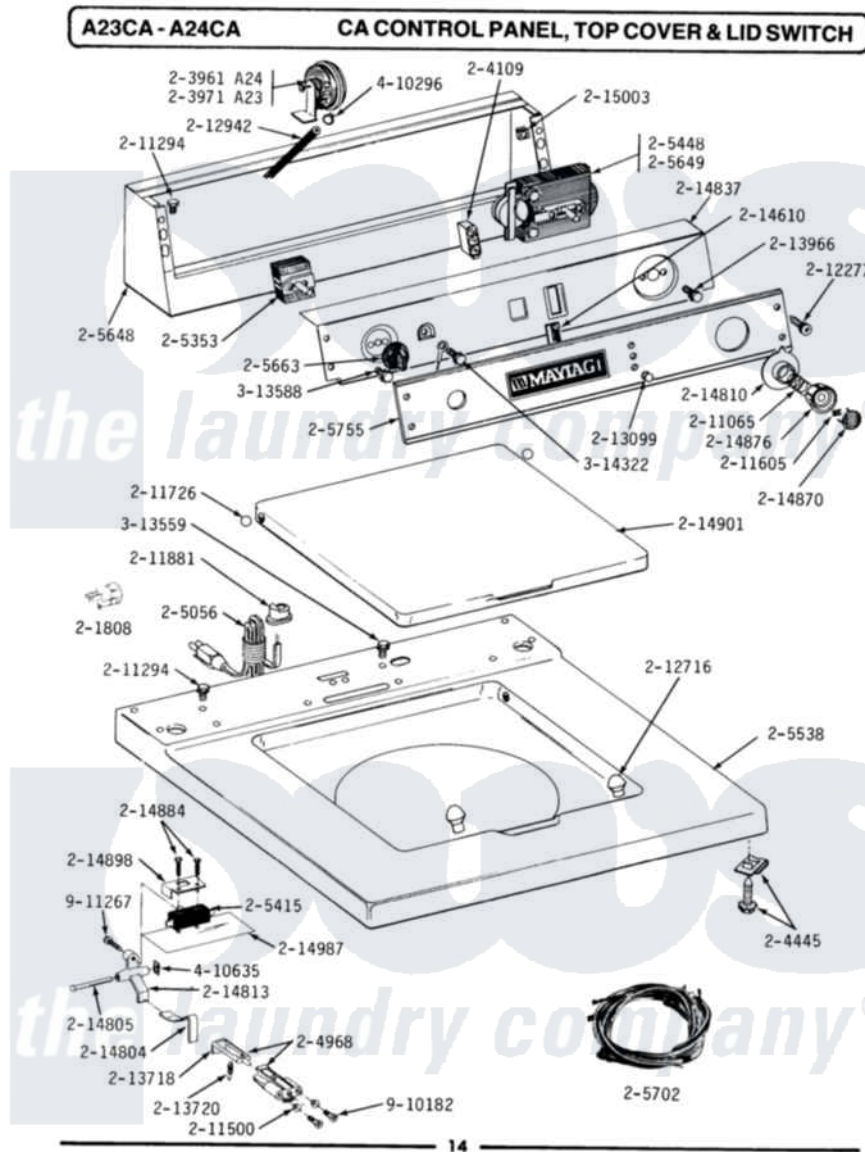

# Maytag A24CA 01 - CA CONTROL PANEL, TOP COVER & LID SWITCH

Maytag Commercial Maytag A24CA Washer Parts Parts Diagram 01 - CA CONTROL PANEL, TOP COVER & LID SWITCH

Click on the part number to view part

Item	Original Part Number	Replaced By	Status	Part Description
001	<a href="#">Y201808</a>			Converter
002	203961	<a href="#">22004474</a>		Switch- Pr
003	203971	<a href="#">203970</a>		Switch, Water Level
004	<a href="#">204109</a>			Light, Signal
005	<a href="#">204445</a>			Screw And Fastener Assembly
006	<a href="#">204968</a>			Plunger And Bracket Assembly--W
007	205056	<a href="#">204590</a>		Cord, Power
008	<a href="#">205353</a>			Switch, DiAl-A-Fabric
009	205415	<a href="#">279347</a>		Switch-Lid
010	205448		Not Available	MOTOR, TIMER (120-60)
011	NLA		Not Available	TOP COVER-WHITE
012	NLA		Not Available	CONSOLE-WHITE
013	<a href="#">205649</a>			Timer
014	<a href="#">205663</a>			Knob For Selector Switch
015	NLA		Not Available	MAIN WIRE HARNESS