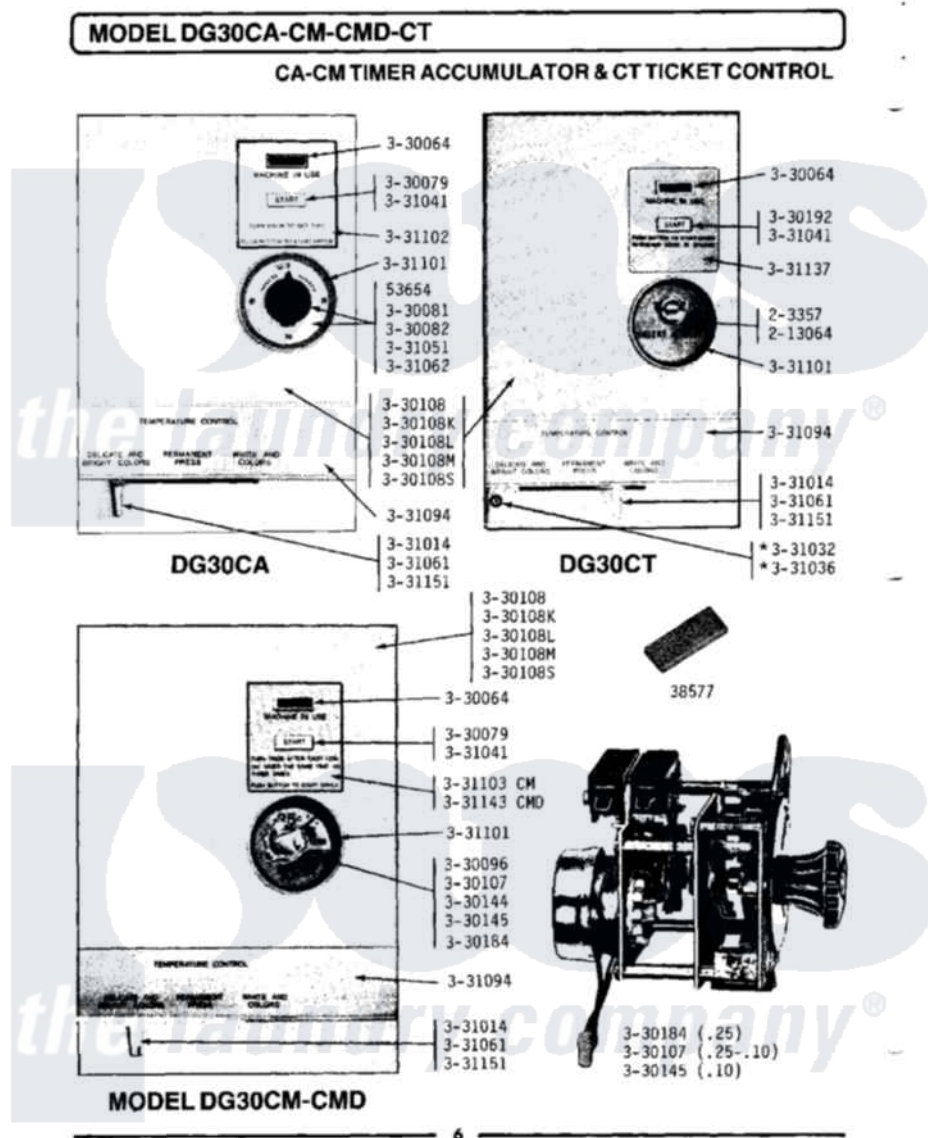

Maytag DG30CMD 03 - CMD TIMER ACCUMULATOR

Maytag Commercial Maytag DG30CMD Dryer Parts Parts Diagram 03 - CMD TIMER ACCUMULATOR
 Click on the part number to view part

Item	Original Part Number	Replaced By	Status	Part Description
001	NLA		Not Available	TOOL TO ADJUST TIMING SWITC
002	NLA		Not Available	TICKET RECEIVER ASSEMBLY
003	NLA		Not Available	FRONT PLATE F/TICKET CONTRO
004	Y330064			Pilot Light
005	Y330079		Not Available	SWITCH, PUSH-TO-START
006	Y330096	Y330233		Mounting Plt, Cm Timer Accum.
007	NLA		Not Available	FRONT PANEL-WHITE
008	330108L		Not Available	FRONT PANEL-ALMOND
009	330108M		Not Available	FRONT PANEL-HARVEST WHEAT
010	NLA		Not Available	MOUNTING PLATE (ACCUMULATOR)
011	Y330145		Not Available	CONTA ACCUMULATOR ASSEMBLY
012	330184			Timer Accumulator-25

013	331014	8281196	Screw
014	331032	61002031	Screw, Handle
015	331036		Washer-Front Panel Screws
016	331041		Button-Push-To-Start Switch
017	331061		Knob For Temperature Contro
018	NLA	Not Available	TRIM BAR FOR UPPER PANEL
019	331101	Not Available	BEZEL FOR TIMER-ACCUMULATOR
020	NLA	Not Available	INSTRUCT LABEL - SINGLE COI
021	331151		Lever-Temperature Control
022	Y330192	Not Available	SWITCH, PUSH TO START
023	NLA	Not Available	TIMER ACCUMULATOR - CM
024	NLA	Not Available	INSTRUCTION PLATE-CT