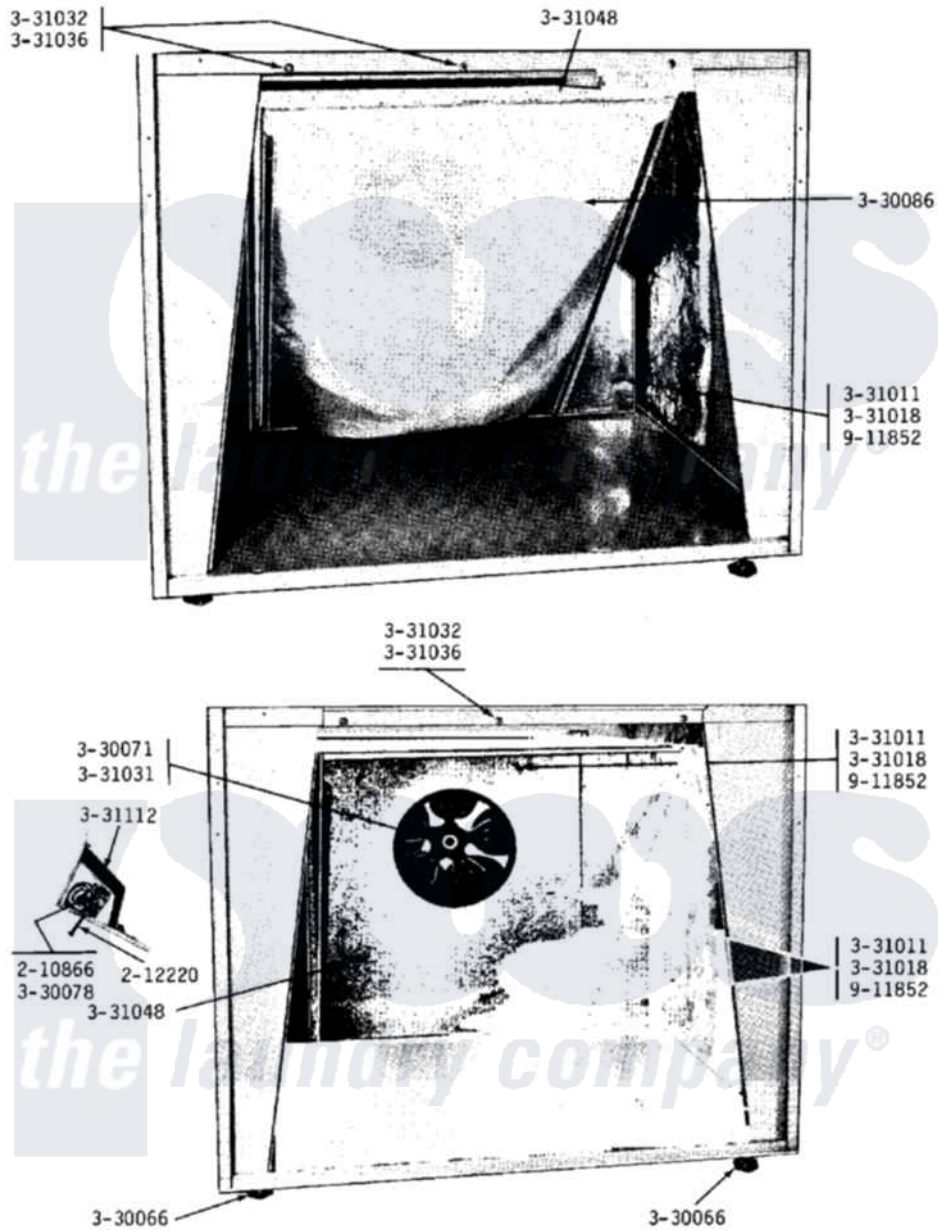

# Maytag DG30CMD 08 - LINT SCREEN-LOWER FRONT

Maytag [Commercial Maytag DG30CMD Dryer Parts](#) Parts Diagram 08 - LINT SCREEN-LOWER FRONT  
 Click on the part number to view part

Item	Original Part Number	Replaced By	Status	Part Description
001	<a href="#">Y055980</a>			Hi-Temp Adhesive, 2 Oz Tube
002	<a href="#">210866</a>			Nut, Twin Speed
003	212220	<a href="#">213501</a>		Screw, No.6-20 X 1-1/8 Inch
004	NLA		Not Available	LEVELING LEG
005	Y330071		Not Available	IMPELLER FOR BLOWER
006	<a href="#">Y330078</a>			Cool-Down Bypass Switch
007	<a href="#">Y330086</a>			Lint Screen With Frame
008	NLA		Not Available	WING NUT - LINT HOOD TO CAB
009	NLA		Not Available	WASHER-LINT HOOD TO CABINET
010	331031		Not Available	SET SCREW FOR IMPELLER
011	331032	<a href="#">61002031</a>		Screw, Handle
012	<a href="#">331036</a>			Washer-Front Panel Screws
013	331048		Not Available	COVER FOR BLOWER IMPELLER
014	NLA		Not Available	SHIELD FOR DAMPER SWITCH