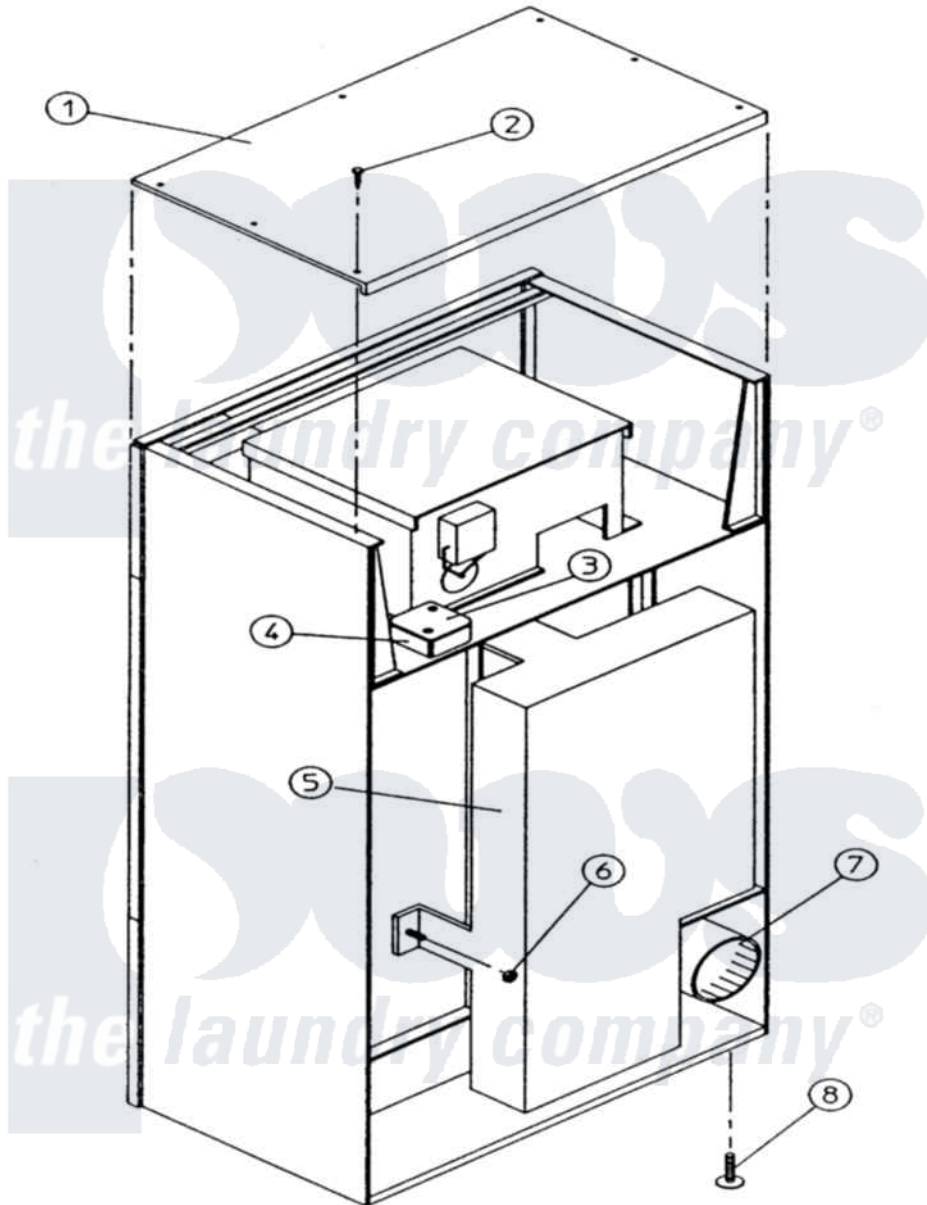

Maytag DG30PN1 15 - OUTER TOP/BACK GUARD ASSEMBLY(DG50/30)

Maytag Commercial Maytag DG30PN1 Dryer Parts Parts Diagram 15 - OUTER TOP/BACK GUARD ASSEMBLY(DG50/30)

[Click on the part number to view part](#)

Item	Original Part Number	Replaced By	Status	Part Description
000	W10124350		Not Available	ORDER PARTS FROM AMERICAN
001	A312511		Not Available	OUTER TOP ASSEMBLY
"	A312518	W10146831		Ad-50 Oute
002	A150300	5307527001		Switch
003	A121101		Not Available	JUNCTION BOX COVER ONLY
004	A121100	121100		4 JUNCTIO
005	A801521	801521		30-65 Back
006	A152014	152014		1 4-20 Ser
007	A880500	W10148009		6 Damper
"	A880501	W10148010		8 Diameter Dam
008	A103500	103500		LEVELING L