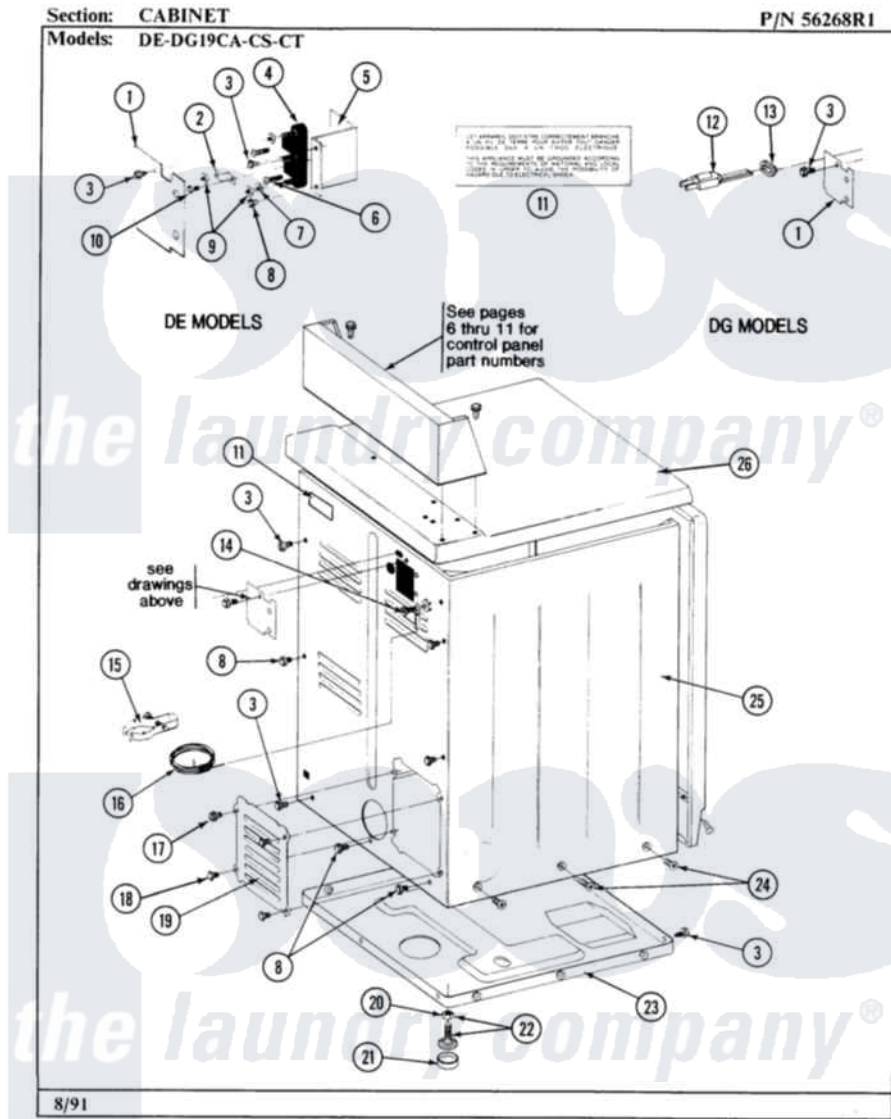

# Maytag DG31CM 02 - REAR VIEW

4

Maytag [Commercial Maytag DG31CM Dryer Parts](#) Parts Diagram 02 - REAR VIEW  
Click on the part number to view part

Item	Original Part Number	Replaced By	Status	Part Description
001	Y052749	<a href="#">62739</a>		Nut, Lock
002	NLA		Not Available	LEVELING LEG
003	Y330080		Not Available	SPIDER & SHAFT ASSEMBLY
004	331026	<a href="#">90767</a>		Screw, 8A X 3/8 HeX Washer Head Tapping
005	331032	<a href="#">61002031</a>		Screw, Handle
006	NLA		Not Available	WIRE NUT (6 USED)
007	331048		Not Available	COVER FOR BLOWER IMPELLER
008	<a href="#">331053</a>			Damper
009	<a href="#">331054</a>			Grease Fitting - Pulley Pin
010	NLA		Not Available	HINGE PIN FOR DAMPER
011	NLA		Not Available	GAS SUPPLY LINE-28 1/2 INCH
012	NLA		Not Available	DRUM ROD
013	NLA		Not Available	SHIELD FOR MOTOR
014	NLA		Not Available	SUPPORT FOR REAR

014	NLA	Not Available	COVER-LEFT
015	NLA	Not Available	RIB, TUMBLER (ONLY)
016	NLA	Not Available	BACK GUARD
017	911852	<a href="#">486009</a>	Lockwasher