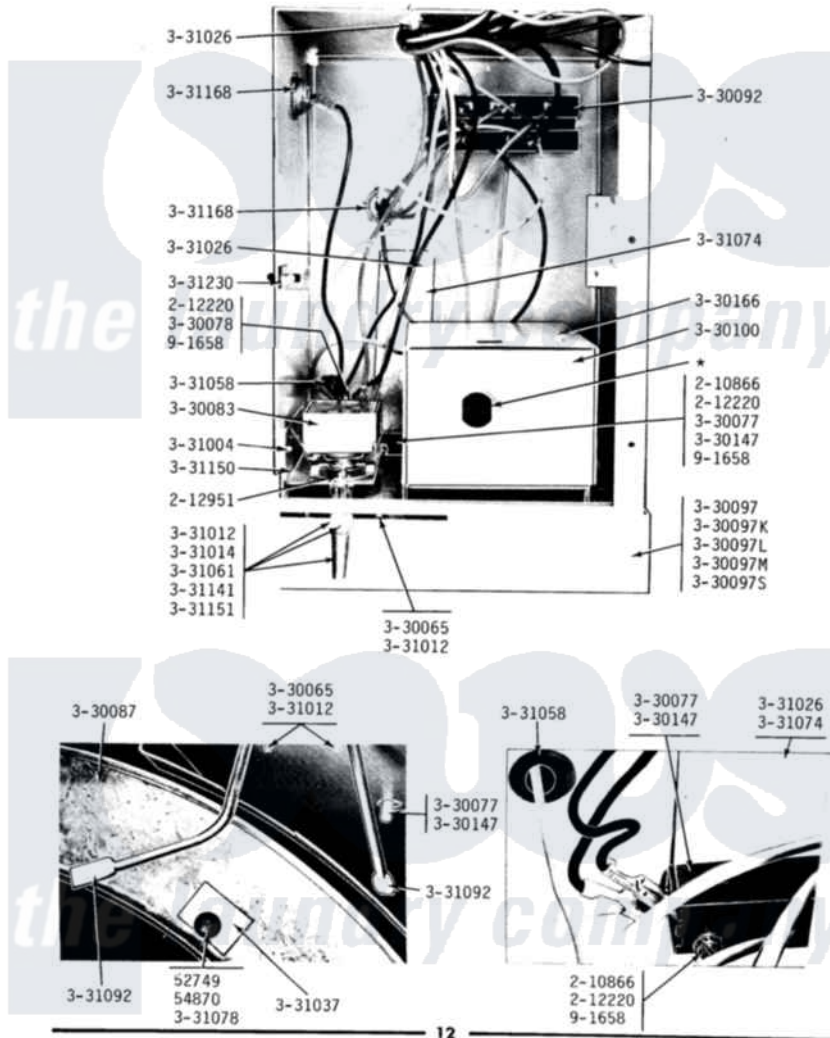

# Maytag DG31CM 07 - DOOR SWITCH, TEMP CNTRL, TERMINAL BLOCK

### DOOR SWITCH, TEMPERATURE CONTROL & TERMINAL BLOCK

Maytag Commercial Maytag DG31CM Dryer Parts Parts Diagram 07 - DOOR SWITCH, TEMP CNTRL, TERMINAL BLOCK

Click on the part number to view part

Item	Original Part Number	Replaced By	Status	Part Description
001	Y052749	<a href="#">62739</a>		Nut, Lock
002	NLA		Not Available	LOCK WASHER, 3/8 X 1/16
003	<a href="#">210866</a>			Nut, Twin Speed
004	212220	<a href="#">213501</a>		Screw, No.6-20 X 1-1/8 Inch
005	<a href="#">212951</a>			Screw, No.6-32 X 1/4 Inch
006	NLA		Not Available	CLIP - ACTUATOR TO CABINET
007	<a href="#">Y330077</a>			Door Switch
008	<a href="#">Y330078</a>			Cool-Down Bypass Switch
009	Y330083		Not Available	CONTROL, TEMPERATURE
010	<a href="#">Y330087</a>			Drum Assembly Complete
011	<a href="#">Y330092</a>			Terminal Block
012	NLA		Not Available	FRONT PANEL-WHITE
013	NLA		Not Available	FRONT PANEL-SHADED AVOCADO
014	NLA		Not Available	FRONT PANEL-ALMOND

015	NLA		Not Available	FRONT PANEL-HARVEST WHEAT
016	NLA		Not Available	FRONT PANEL-SUNSET CORAL
017	Y330100		Not Available	COIN BOX ASSEMBLY
018	<a href="#">Y330147</a>			Part Not Used
019	NLA		Not Available	VAULT ASSEMBLY
020	NLA		Not Available	SCREW - BRACKET TO VAULT
021	331012	<a href="#">400022-1</a>		Screw
022	331014	<a href="#">8281196</a>		Screw
023	331026	<a href="#">90767</a>		Screw, 8A X 3/8 HeX Washer Head Tapping
024	NLA		Not Available	SQUARE WASHER FOR DRUM ROD
025	<a href="#">331058</a>			Grommet-Temp. Control Tubin
026	<a href="#">331061</a>			Knob For Temperature Contro
027	NLA		Not Available	MOUNTING PLATE-DOOR SWITCH
028	NLA		Not Available	DRUM ROD
029	NLA		Not Available	ACTUATOR FOR DOOR SWITCH
030	NLA		Not Available	SCREW-TEMP CONTROL LEVER
031	NLA		Not Available	BRACKET-TEMPERATURE CONTROL
032	<a href="#">331151</a>			Lever-Temperature Control
033	NLA		Not Available	NUT FOR CONDUIT
034	<a href="#">331230</a>			Clip
035	NLA		Not Available	TWIN FASTENER WITH SCREWS