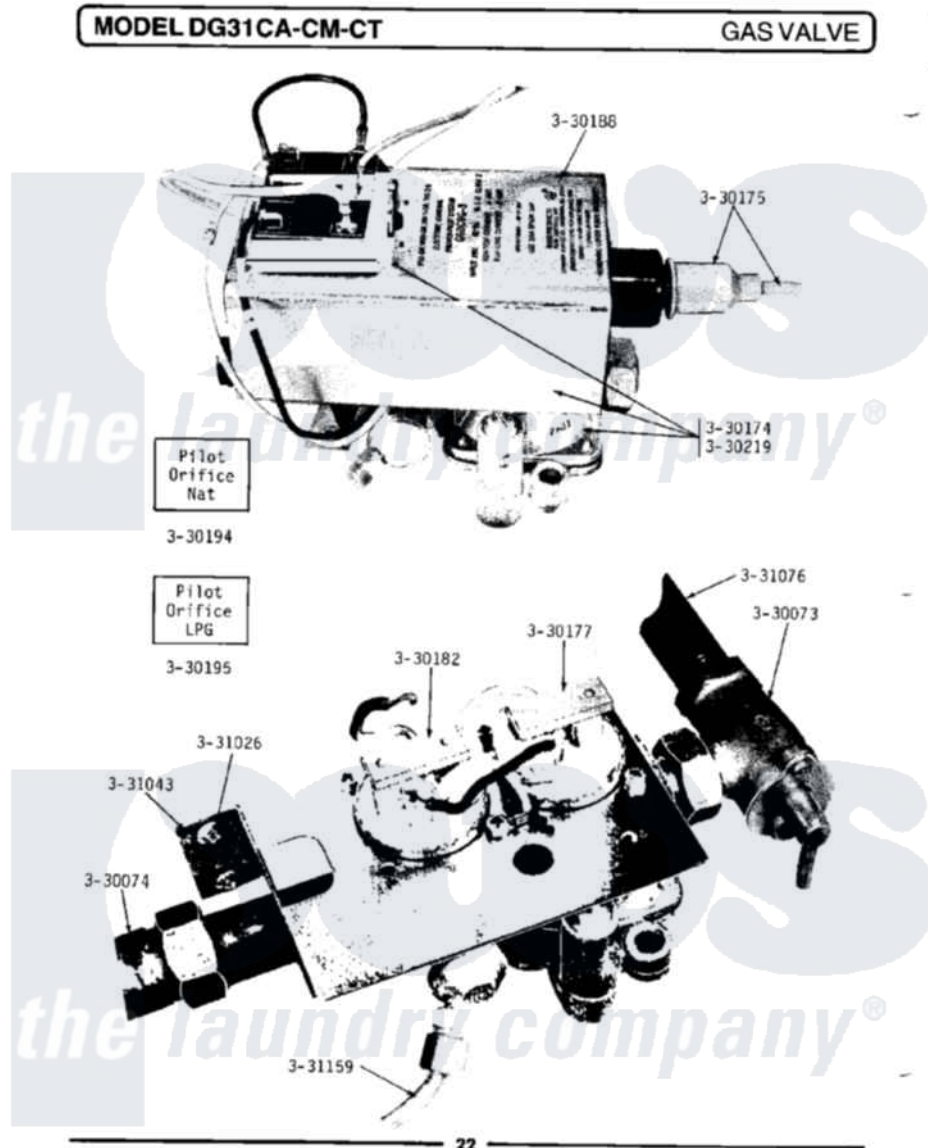

# Maytag DG31CM 08 - GAS VALVE

Maytag [Commercial Maytag DG31CM Dryer Parts](#) Parts Diagram 08 - GAS VALVE  
 Click on the part number to view part

Item	Original Part Number	Replaced By	Status	Part Description
001	<a href="#">Y330073</a>			Valve, Shut-Off
002	NLA		Not Available	MANIFOLD FOR MAIN BURNER
003	<a href="#">Y330174</a>			Electronic Ignition Control
004	<a href="#">Y330175</a>			Pilot Burner
005	<a href="#">Y330177</a>			Burner Solenoid-Main
006	<a href="#">Y330182</a>			Burner Solenoid-Pilot
007	NLA		Not Available	LOCKOUT MODULE
008	NLA		Not Available	PILOT ORIFICE - NAT
009	<a href="#">Y330195</a>			Pilot Orifice - LPG
010	<a href="#">Y330219</a>			Electronic Control Assembly
011	331026	<a href="#">90767</a>		Screw, 8A X 3/8 HeX Washer Head Tapping
012	NLA		Not Available	BRACKET FOR GAS CONTROL
013	NLA		Not Available	GAS SUPPLY LINE-28 1/2 INCH
014	NLA		Not Available	PILOT LINE