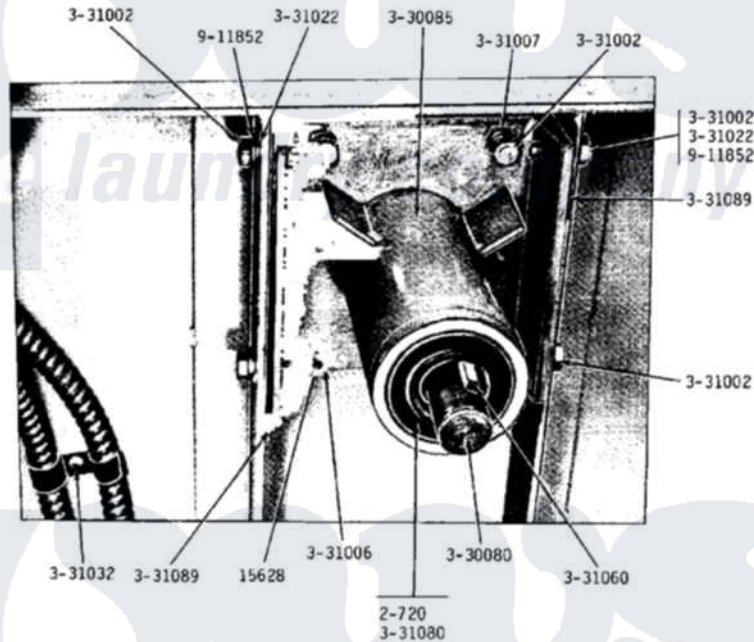

Maytag DG31CM 13 - DRUM BEARING SUPPORT ASSEMBLY

MODEL DG31CA-CM-CT DRUM BEARING SUPPORT ASSEMBLY

32

Maytag [Commercial Maytag DG31CM Dryer Parts](#) Parts Diagram 13 - DRUM BEARING SUPPORT ASSEMBLY
 Click on the part number to view part

Item	Original Part Number	Replaced By	Status	Part Description
001	NLA		Not Available	BOLT, 5/16 X 3/4 HEX
002	Y200720	22003441		Bearing, Rear
003	Y330080		Not Available	SPIDER & SHAFT ASSEMBLY
004	Y330085			Drum Support Housing
005	NLA		Not Available	BOLT FOR DRUM
006	NLA		Not Available	NUT-DRUM SUPPORT BOLT, 5/16
007	NLA		Not Available	NUT-DRUM SUPPORT BOLT, 3/8
008	NLA		Not Available	WASHER FOR DRUM SUPPORT
009	331032	61002031		Screw, Handle
010	331060			Key For Drum
011	331080		Not Available	SPACER FOR CENTER BEARING
012	331089			Shim For Drum Rod
013	911852	486009		Lockwasher