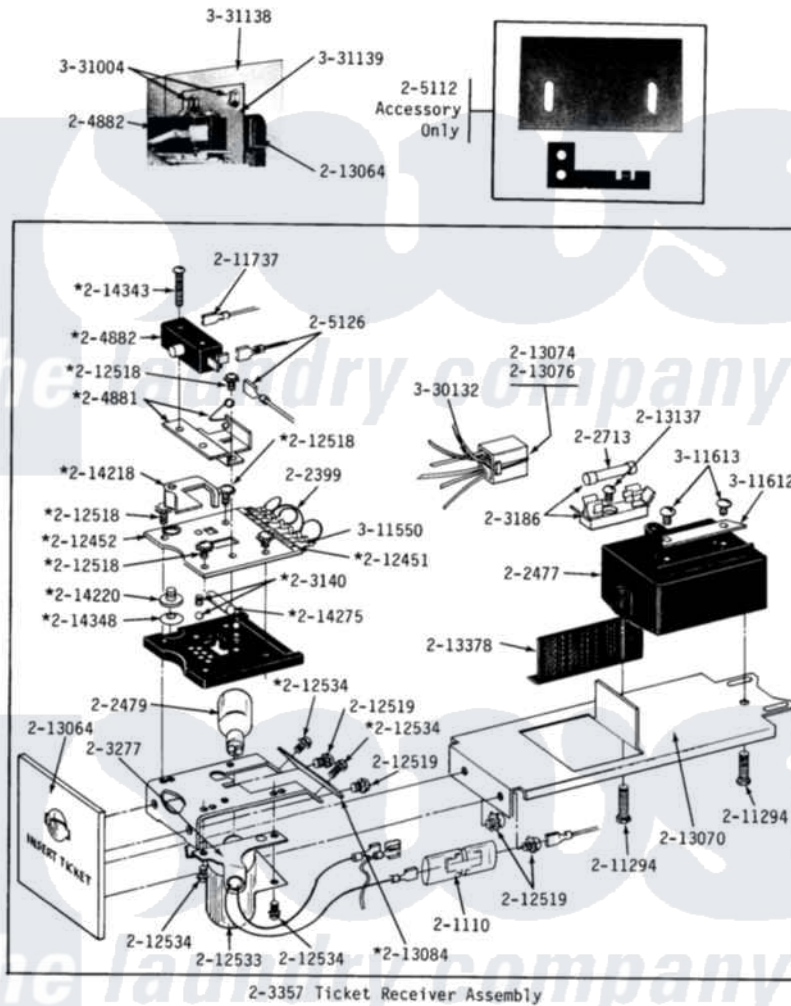

Maytag DG31CT 15 - TICKET RECEIVER COMPONENTS

MODEL DG31CT TICKET RECEIVER COMPONENTS

Maytag Commercial Maytag DG31CT Dryer Parts Parts Diagram 15 - TICKET RECEIVER COMPONENTS
 Click on the part number to view part

Item	Original Part Number	Replaced By	Status	Part Description
001	Y201110		Not Available	CONNECTOR, WIRE (INDIC. LIGHT)
002	NLA		Not Available	JUMPER WIRE (BLACK)
003	202477	22003292		Control As
004	202479	A3167501		Lamp Oven, Int.
005	202509			Ticket Control Assembly
006	202713	22001555		Fuse
007	203140			Contact Ball Kit
008	NLA		Not Available	FUSE BLOCK WITH FUSE
009	NLA		Not Available	LAMP SOCKET WITH BRACKET
010	NLA		Not Available	TICKET RECEIVER ASSEMBLY
011	204881			Cam Plate Assembly
012	204882		Not Available	SWITCH FOR TICKET CONTROL
013	NLA		Not Available	DOUBLE MELT CLIP W/DEFLECTO

014	NLA		Not Available	SPADE CONNECTOR
015	211294	90767		Screw, 8A X 3/8 HeX Washer Head Tapping
016	211737	248562		Terminal
017	NLA		Not Available	OVERLAY FOR CIRCUIT BOARD
018	212452			Board, Circuit
019	NLA		Not Available	SEMS SCREW (No.4-40 X 1/2 INC)
020	212519	488234		Screw 8-32 X 1/4
021	212533			SHIELD FOR HEAT LAMP
022	NLA		Not Available	SCREW, SHIELD TO CONTROL
023	NLA		Not Available	FRONT PLATE F/TICKET CONTROL
024	NLA		Not Available	BRACKET FOR TICKET ASSEMBLY
025	213074			Pin Receptacle For Plug
026	NLA		Not Available	PIN FOR PLUG
027	NLA		Not Available	TICKET DEFLECTOR
028	NLA		Not Available	SCREW (No.6 X 1/4 INCH)
029	NLA		Not Available	SHIELD
030	214218			Lever, Switch
031	214220			Adjustment Thumb Wheel
032	214275			Roller For Cam
033	NLA		Not Available	SCREW
034	NLA		Not Available	SPRING WASHER
035	Y311550		Not Available	SPADE (MINIATURE)
036	311612		Not Available	COVER, CIRCUIT BOARD TERMINALS
037	311613	Y311711		Screw, Fuse Block
038	NLA		Not Available	WIRE HARNESS
039	NLA		Not Available	SCREW - BRACKET TO VAULT
040	NLA		Not Available	MOUNTING PLATE-TICKET CONTROL
041	NLA		Not Available	RETAINER-TICKET CONTROL