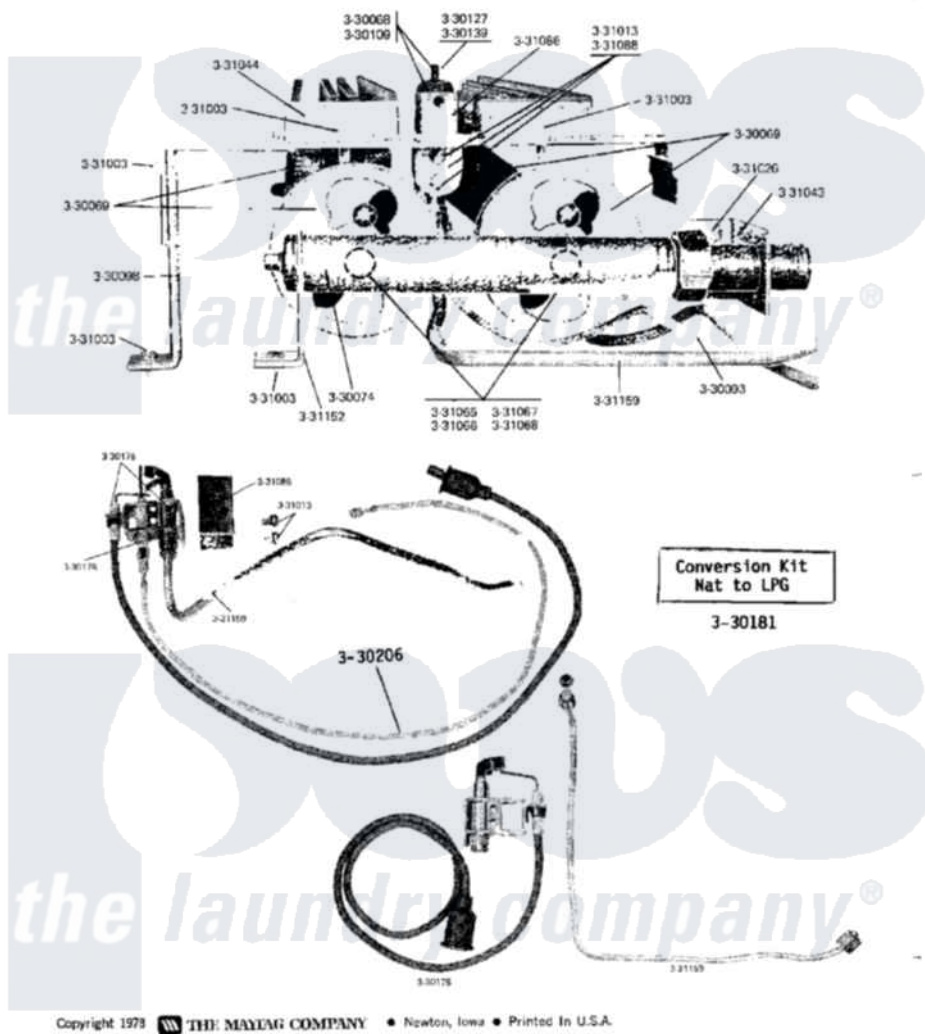

MODEL DG-32 CA-CM-CT  
BURNER ASSEMBLY & COMPONENTS

Maytag Commercial Maytag DG32CA Dryer Parts Parts Diagram 11 - BURNER ASSEMBLY & COMPONENTS

Click on the part number to view part

Item	Original Part Number	Replaced By	Status	Part Description
001	<a href="#">Y330068</a>			Pilot Burner - Nat.
002	NLA		Not Available	BURNER, MAIN
003	NLA		Not Available	MANIFOLD, MAIN BURNER
004	NLA		Not Available	THERMOCOUPLE----NA
005	NLA		Not Available	SUPPORT, BURNERS
006	NLA		Not Available	PILOT BURNER (LP)
007	NLA		Not Available	PILOT ORIFICE (LP)
008	NLA		Not Available	PILOT ORIFICE - NAT
009	<a href="#">Y330175</a>			Pilot Burner
010	<a href="#">Y330176</a>			Sensing Probe
011	330181		Not Available	CONVERSION KIT-NAT. TO LPG
012	NLA		Not Available	PILOT ORIFICE - NAT
013	<a href="#">Y330195</a>			Pilot Orifice - LPG
014	<a href="#">Y330206</a>			Wire For Sensing Probe
015	331003	<a href="#">489483</a>		Screw 10-32 X 1/2
016	331013	<a href="#">Y0300830</a>		Screw No.10-32 X .375

017	331026	<a href="#">90767</a>		Screw, 8A X 3/8 HeX Washer Head Tapping
018	NLA		Not Available	BRACKET, GAS CONTROL
019	NLA		Not Available	RETAINER BRACKET, MAIN BURNER
020	NLA		Not Available	ORIFICE, MAIN BURNER-NAT.
021	NLA		Not Available	ORIFICE, MAIN BURNER-BUTANE
022	NLA		Not Available	ORIFICE, MAIN BURNER (PROPANE)
023	NLA		Not Available	ORIFICE, MAIN BURNER
024	331086		Not Available	SHIELD FOR PILOT BURNER
025	NLA		Not Available	PILOT SHIELD
026	NLA		Not Available	BRACKET, MANIFOLD
027	NLA		Not Available	PILOT LINE
028	NLA		Not Available	PILOT SHIELD
029	<a href="#">Y330206</a>			Wire For Sensing Probe