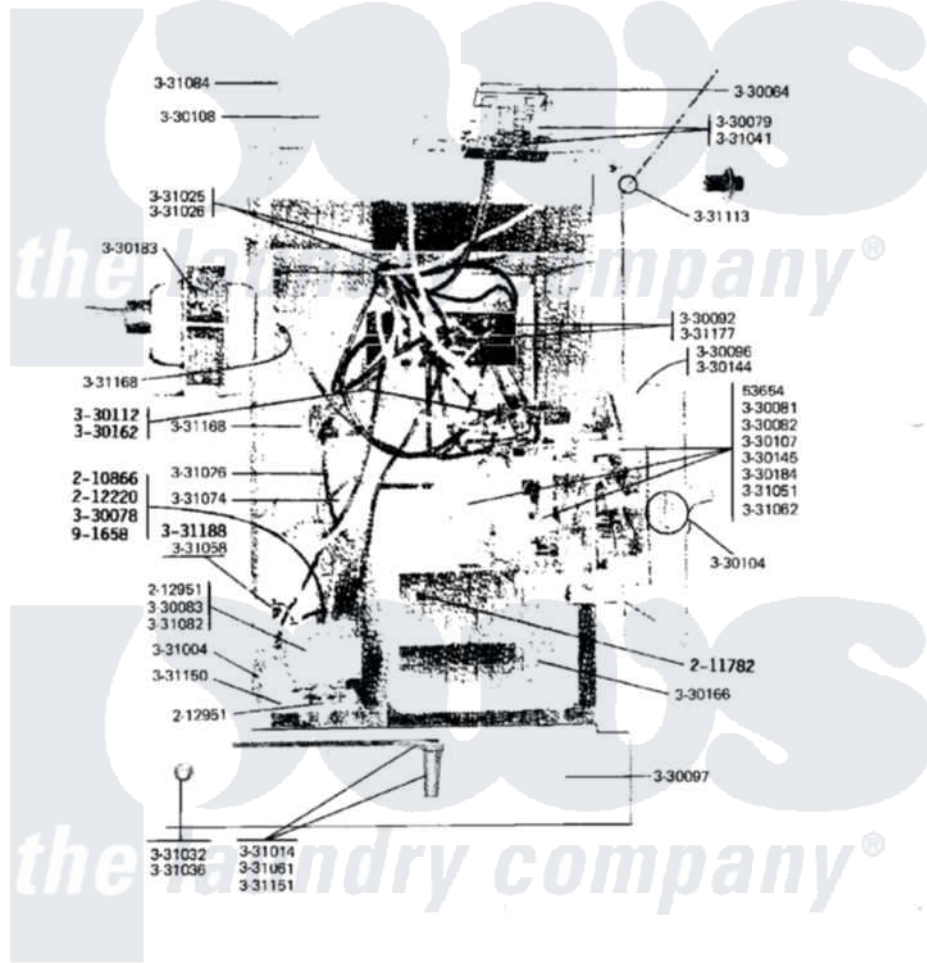

# Maytag DG32CT 04 - CA & CM CONTROL CENTER & COMPONENTS

8

MODEL DG-32 CM

## CA - CM CONTROL CENTER & COMPONENTS

Copyright 1978 THE MAYTAG COMPANY • Newton, Iowa • Printed In U.S.A.

Maytag [Commercial Maytag DG32CT Dryer Parts](#) Parts Diagram 04 - CA & CM CONTROL CENTER & COMPONENTS  
 Click on the part number to view part

Item	Original Part Number	Replaced By	Status	Part Description
001	<a href="#">210866</a>			Nut, Twin Speed
002	<a href="#">Y330078</a>			Cool-Down Bypass Switch
003	NLA		Not Available	TWIN FASTENER W/SCREWS
004	NLA		Not Available	SCREW, No.5-40 X 3/8
005	212220	<a href="#">213501</a>		Screw, No.6-20 X 1-1/8 Inch
006	NLA		Not Available	CAGE NUT
007	<a href="#">212951</a>			Screw, No.6-32 X 1/4 Inch
008	<a href="#">Y330064</a>			Pilot Light
009	<a href="#">Y330077</a>			Door Switch
010	Y330079		Not Available	SWITCH, PUSH-TO-START
011	<a href="#">330081</a>			Timer - CA 60 Minutes
012	Y330082	<a href="#">330081</a>		Timer - CA 60 Minutes
013	Y330083		Not Available	CONTROL, TEMPERATURE
014	<a href="#">Y330092</a>			Terminal Block
015	Y330096	<a href="#">Y330233</a>		Mounting Plt, Cm Timer Accum.