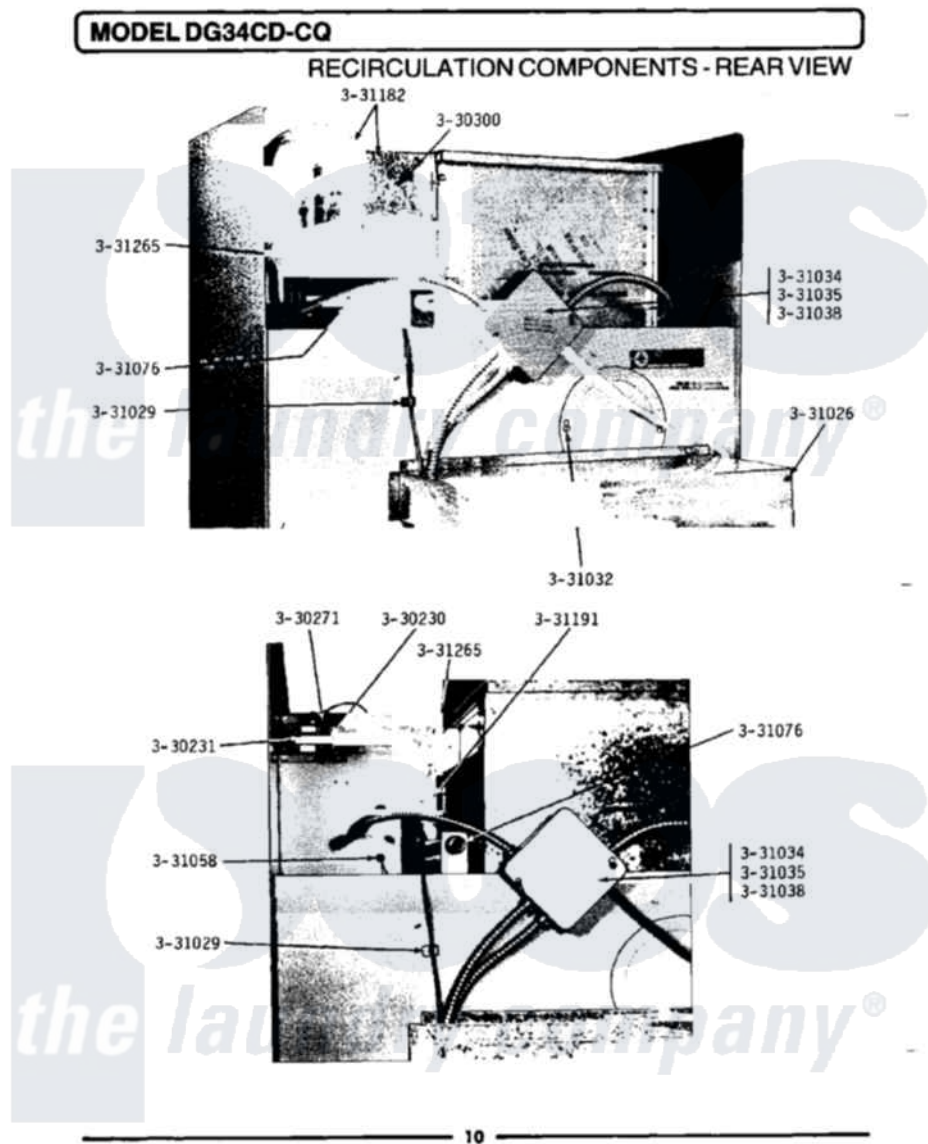

Maytag DG34CD 05 - RECIRCULATION COMPONENTS-REAR VIEW

Maytag [Commercial Maytag DG34CD Dryer Parts](#) Parts Diagram 05 - RECIRCULATION COMPONENTS-REAR VIEW
 Click on the part number to view part

Item	Original Part Number	Replaced By	Status	Part Description
001	Y330230			Ignition Control Assembly
002	Y330231			Transformer
003	Y330271			Wire For Ignition Control
004	331026	90767		Screw, 8A X 3/8 HeX Washer Head Tapping
005	NLA		Not Available	CLIP
006	331032	61002031		Screw, Handle
007	NLA		Not Available	WIRE NUT
008	NLA		Not Available	WIRE NUT (6 USED)
009	NLA		Not Available	HINGE PIN FOR DAMPER
010	331058			Grommet-Temp. Control Tubin
011	NLA		Not Available	GAS SUPPLY LINE-28 1/2 INCH
012	NLA		Not Available	HINGE RIVET
013	NLA		Not Available	BACK GUARD
014	NLA		Not Available	RECIRCULATION BOOT
015	NLA		Not Available	DECAL-LIGHTING &

015

NLA

Not Available

CLEARANCE

016

NLA

Not Available

SUPPORT ROD

017

[Y330300](#)

Safety Thermostat