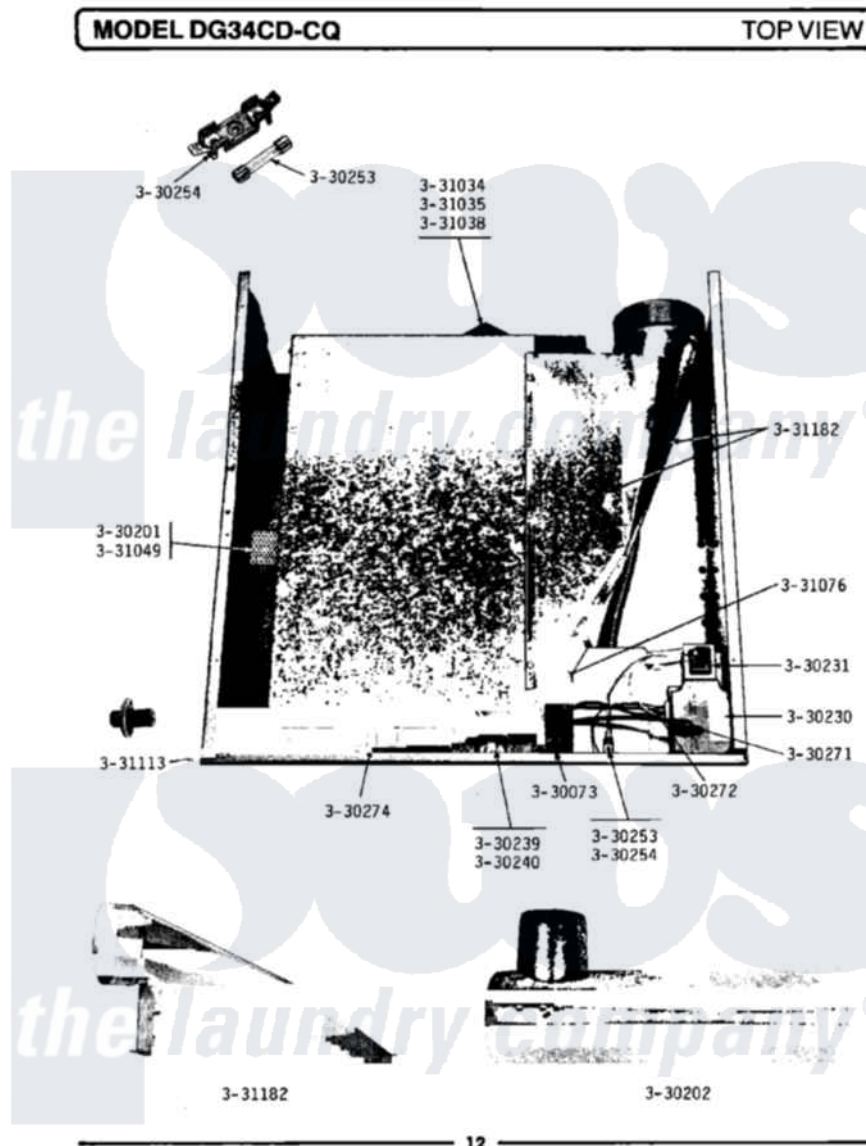

Maytag DG34CD 06 - TOP VIEW

Maytag [Commercial Maytag DG34CD Dryer Parts](#) Parts Diagram 06 - TOP VIEW
 Click on the part number to view part

Item	Original Part Number	Replaced By	Status	Part Description
001	Y330073			Valve, Shut-Off
002	Y330201		Not Available	HIGH LIMIT THERMOSTAT
003	Y330202		Not Available	RECIRCULATION TEE ASSEMBLY
004	NLA		Not Available	BAFFLE ASSEMBLY
005	Y330230			Ignition Control Assembly
006	Y330231			Transformer
007	Y330239		Not Available	GAS VALVE - NAT
008	NLA		Not Available	GAS VALVE (LPG)
009	Y330253			Fuse
010	Y330254			Fuse Block
011	Y330271			Wire For Ignition Control
012	NLA		Not Available	WIRE HARNESS
013	NLA		Not Available	MANIFOLD FOR MAIN BURNER
014	NLA		Not Available	WIRE NUT
015	NLA		Not Available	WIRE NUT (6 USED)

016	NLA	Not Available	HINGE PIN FOR DAMPER
017	331049	Not Available	VENTILATED COVER - HI-LIMIT
018	NLA	Not Available	GAS SUPPLY LINE-28 1/2 INCH
019	NLA	Not Available	HINGE RIVET
020	NLA	Not Available	RECIRCULATION BOOT
021	NLA	Not Available	DAMPER, HEAT RECLAIMER