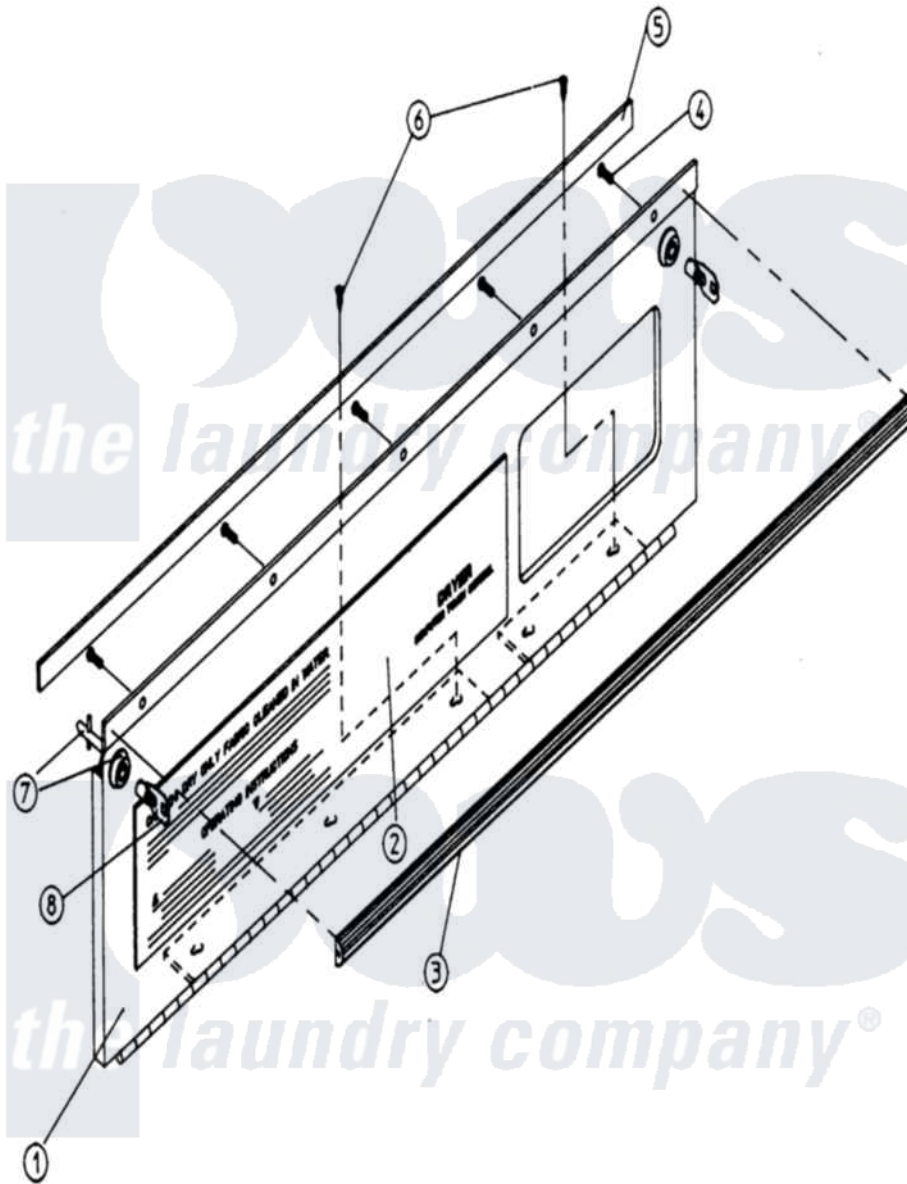

# Maytag DGS30PC1 01 - CONTROL DOOR ASSEMBLY

Maytag [Commercial Maytag DGS30PC1 Dryer Parts](#) Parts Diagram 01 - CONTROL DOOR ASSEMBLY  
 Click on the part number to view part

Item	Original Part Number	Replaced By	Status	Part Description
000	W10124350		Not Available	ORDER PARTS FROM AMERICAN DRYER CORP AT 508-678-9000
001	A880112	<a href="#">W10147948</a>		430 Contro
002	A180226		Not Available	CONTROL DOOR GRAPHIC TRIM
003	A180225	<a href="#">180225</a>		430 Control L
004	A150201	<a href="#">150201</a>		10-32 X 1
006	A150301	<a href="#">150301</a>		8-18 X 7
007	A160040	<a href="#">160040</a>		Dp Control
008	A160140	<a href="#">160140</a>		Key Only F
"	A404500	<a href="#">WB22X55</a>		Switch
"	A404502	<a href="#">404502</a>		White 0.6