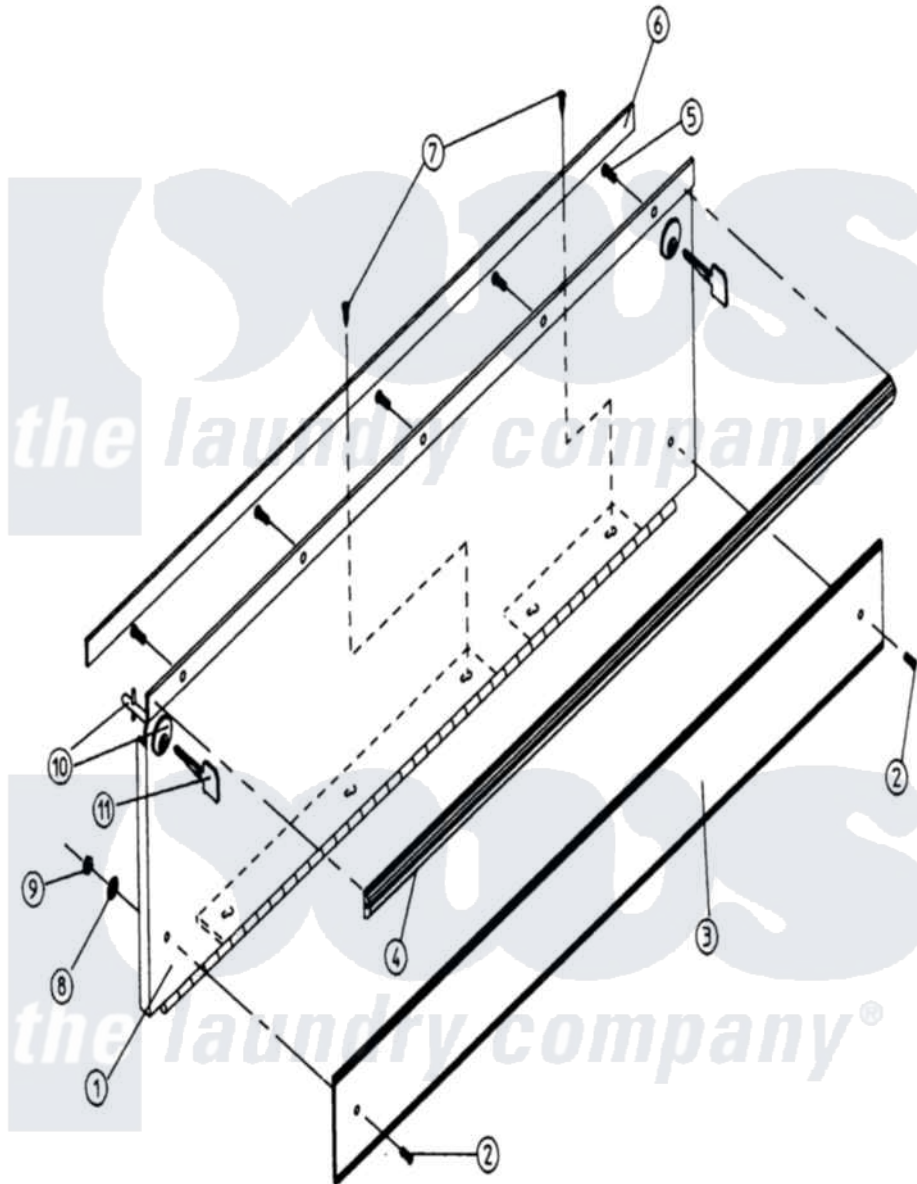

Maytag DGS30PC1 02 - LINT DOOR ASSEMBLY

Maytag [Commercial Maytag DGS30PC1 Dryer Parts](#) Parts Diagram 02 - LINT DOOR ASSEMBLY
 Click on the part number to view part

Item	Original Part Number	Replaced By	Status	Part Description
000	W10124350		Not Available	ORDER PARTS FROM AMERICAN DRYER CORP AT 508-678-9000
001	A880113	W10146495		430 Hinged
002	A150001	150001		6-32 X 1 2
003	A180227		Not Available	TRIM, LINT DOOR (LWR KICK)
004	A180225	180225		430 Control L
005	A150201	150201		10-32 X 1
006	A117600		Not Available	TAPE, NOISE SUPPRESSOR (SOLD IN FEET)
007	A150301	150301		8-18 X 7
008	A153010	153010		6 Internal
009	A152013	152013		6-32 Hex N
010	A160040	160040		Dp Control
011	A160140	160140		Key Only F
"	A404500	WB22X55		Switch
"	A404502	404502		White 0.6