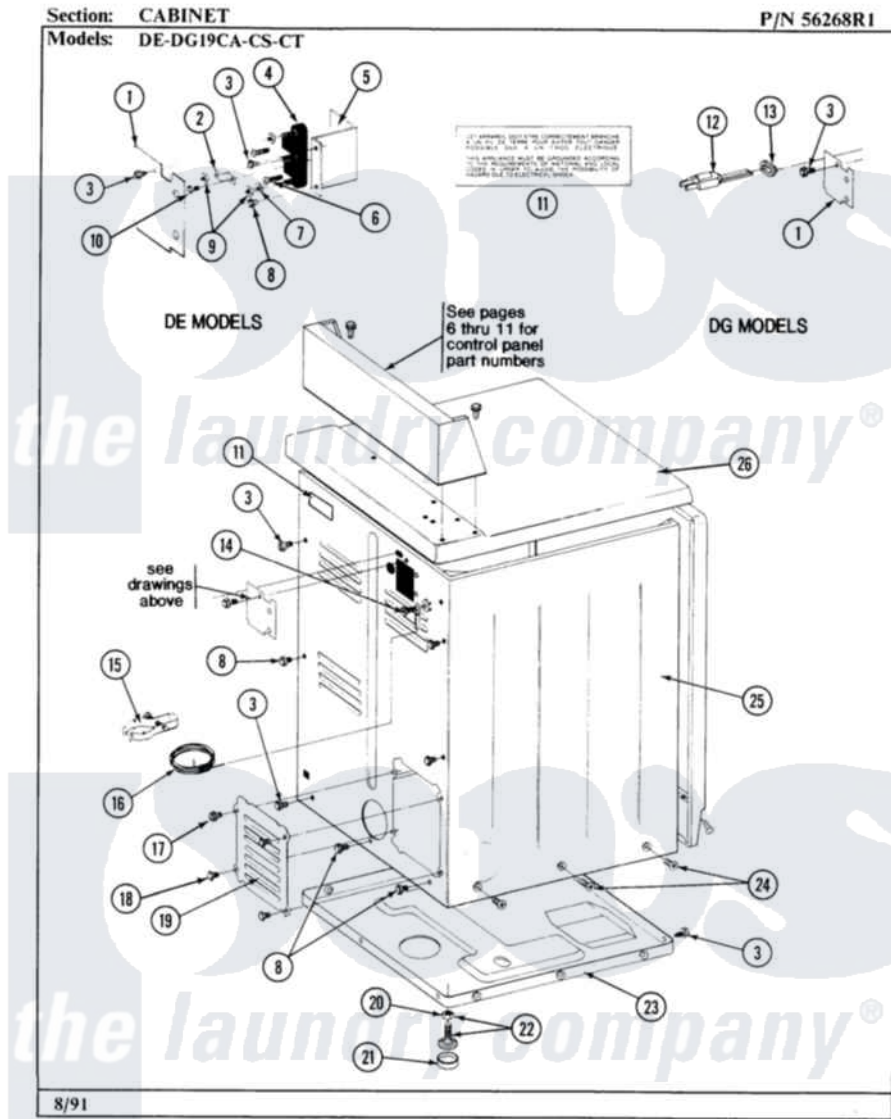

Maytag GDG31CM 02 - REAR VIEW

4

Maytag Commercial Maytag GDG31CM Dryer Parts Parts Diagram 02 - REAR VIEW
Click on the part number to view part

| Item | Original Part Number | Replaced By | Status | Part Description |
|------|------------------------|--------------------------|---------------|---|
| 001 | Y052749 | 62739 | | Nut, Lock |
| 002 | NLA | | Not Available | LEVELING LEG |
| 003 | Y330080 | | Not Available | SPIDER & SHAFT ASSEMBLY |
| 004 | 331026 | 90767 | | Screw, 8A X 3/8 HeX Washer Head Tapping |
| 005 | 331032 | 61002031 | | Screw, Handle |
| 006 | NLA | | Not Available | WIRE NUT (6 USED) |
| 007 | 331048 | | Not Available | COVER FOR BLOWER IMPELLER |
| 008 | 331053 | | | Damper |
| 009 | 331054 | | | Grease Fitting - Pulley Pin |
| 010 | NLA | | Not Available | HINGE PIN FOR DAMPER |
| 011 | NLA | | Not Available | GAS SUPPLY LINE-28 1/2 INCH |
| 012 | NLA | | Not Available | DRUM ROD |
| 013 | NLA | | Not Available | SHIELD FOR MOTOR |
| 014 | NLA | | Not Available | SUPPORT FOR REAR |

| | | | |
|-----|--------|------------------------|---------------------|
| 014 | NLA | Not Available | COVER-LEFT |
| 015 | NLA | Not Available | RIB, TUMBLER (ONLY) |
| 016 | NLA | Not Available | BACK GUARD |
| 017 | 911852 | 486009 | Lockwasher |