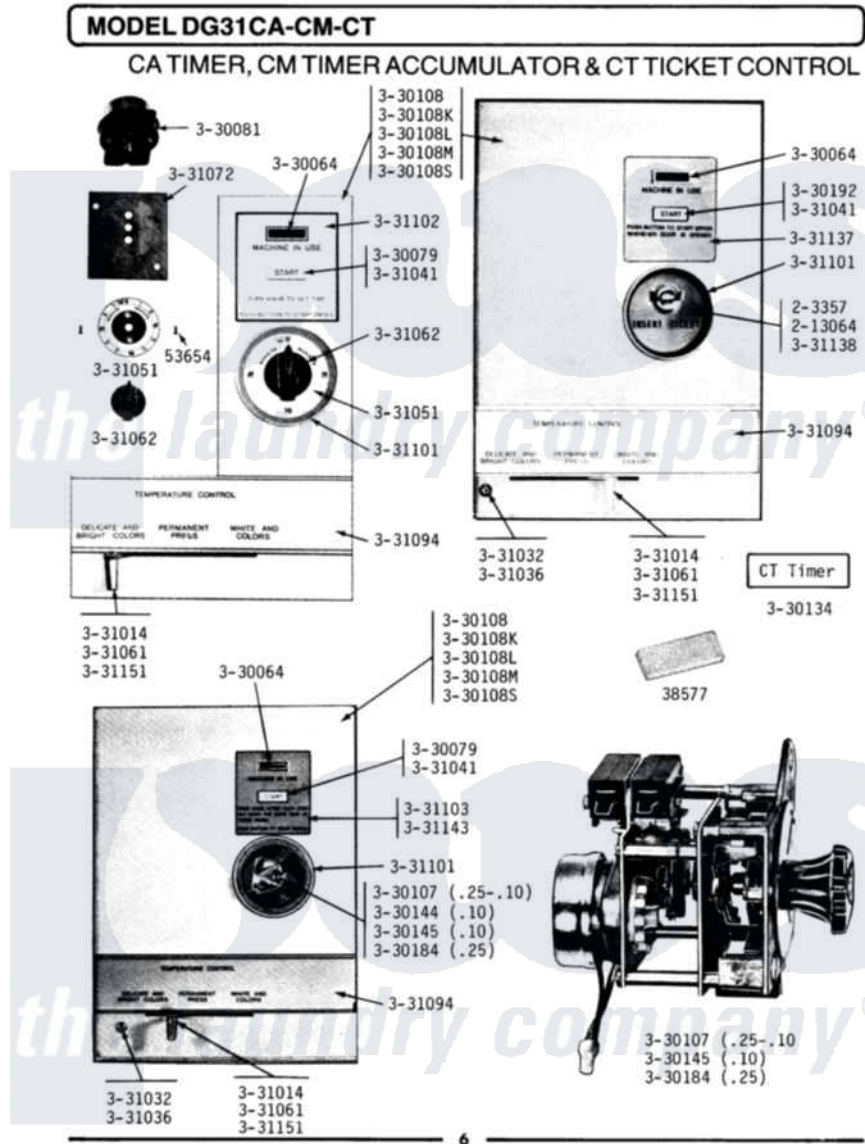

Maytag GDG31CM 03 - TIMER ACCUMULATORS & TICKET CONTROL

Maytag Commercial Maytag GDG31CM Dryer Parts Parts Diagram 03 - TIMER ACCUMULATORS & TICKET CONTROL
Click on the part number to view part

Item	Original Part Number	Replaced By	Status	Part Description
NI	NLA		Not Available	TOOL TO ADJUST TIMING SWITC
"	NLA		Not Available	SCREW, No.5-40 X 3/8
"	NLA		Not Available	PALNUT
"	NLA		Not Available	FRONT PLATE F/TICKET CONTRO
005	Y330064			Pilot Light
006	Y330079		Not Available	SWITCH, PUSH-TO-START
007	330081			Timer - CA 60 Minutes
NI	NLA		Not Available	TIMER ACCUMULATOR - CM
"	NLA		Not Available	FRONT PANEL-WHITE
010	330108L		Not Available	FRONT PANEL-ALMOND
011	330108M		Not Available	FRONT PANEL-HARVEST WHEAT
NI	NLA		Not Available	TIMER W/KNOB AND PIN
"	NLA		Not Available	MOUNTING PLATE (ACCUMULATOR)
014	Y330145		Not Available	CONTA ACCUMULATOR

014	1330143	Not Available	ASSEMBLY
015	330184		Timer Accumulator-25
016	Y330192	Not Available	SWITCH, PUSH TO START
017	331014	8281196	Screw
018	331032	61002031	Screw, Handle
019	331036		Washer-Front Panel Screws
020	331041		Button-Push-To-Start Switch
NI	NLA	Not Available	TIMER DIAL - CA 60 MINUTES
022	331061		Knob For Temperature Contro
NI	NLA	Not Available	KNOB FOR TIMER
"	NLA	Not Available	MOUNTING PLATE FOR TIMER
"	NLA	Not Available	TRIM BAR FOR UPPER PANEL
026	331101	Not Available	BEZEL FOR TIMER-ACCUMULATOR
NI	NLA	Not Available	INSTRUCTION PLATE (CA)
"	NLA	Not Available	INSTRUCTION PLATE - CM
"	NLA	Not Available	INSTRUCTION PLATE-CT
"	NLA	Not Available	MOUNTING PLATE-TICKET CONT
"	NLA	Not Available	INSTRUCT LABEL - SINGLE COI
032	331151		Lever-Temperature Control