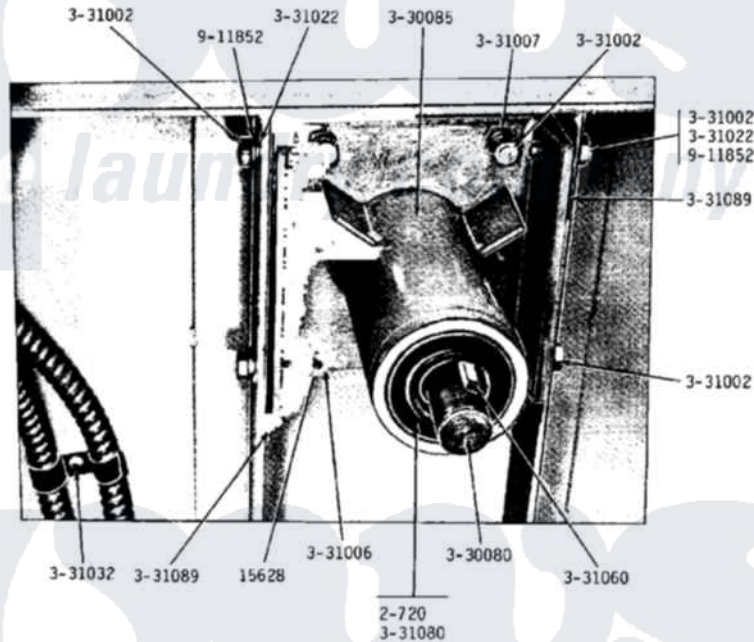

Maytag GDG31CM 13 - DRUM BEARING SUPPORT ASSEMBLY

MODEL DG31CA-CM-CT DRUM BEARING SUPPORT ASSEMBLY

32

Maytag Commercial Maytag GDG31CM Dryer Parts Parts Diagram 13 - DRUM BEARING SUPPORT ASSEMBLY
 Click on the part number to view part

Item	Original Part Number	Replaced By	Status	Part Description
NI	NLA		Not Available	BOLT, 5/16 X 3/4 HEX
002	Y200720	22003441		Bearing, Rear
003	Y330080		Not Available	SPIDER & SHAFT ASSEMBLY
004	Y330085			Drum Support Housing
NI	NLA		Not Available	BOLT FOR DRUM
"	NLA		Not Available	NUT-DRUM SUPPORT BOLT, 5/16
"	NLA		Not Available	NUT-DRUM SUPPORT BOLT, 3/8
"	NLA		Not Available	WASHER FOR DRUM SUPPORT
009	331032	61002031		Screw, Handle
010	331060			Key For Drum
011	331080		Not Available	SPACER FOR CENTER BEARING
012	331089			Shim For Drum Rod
013	911852	486009		Lockwasher