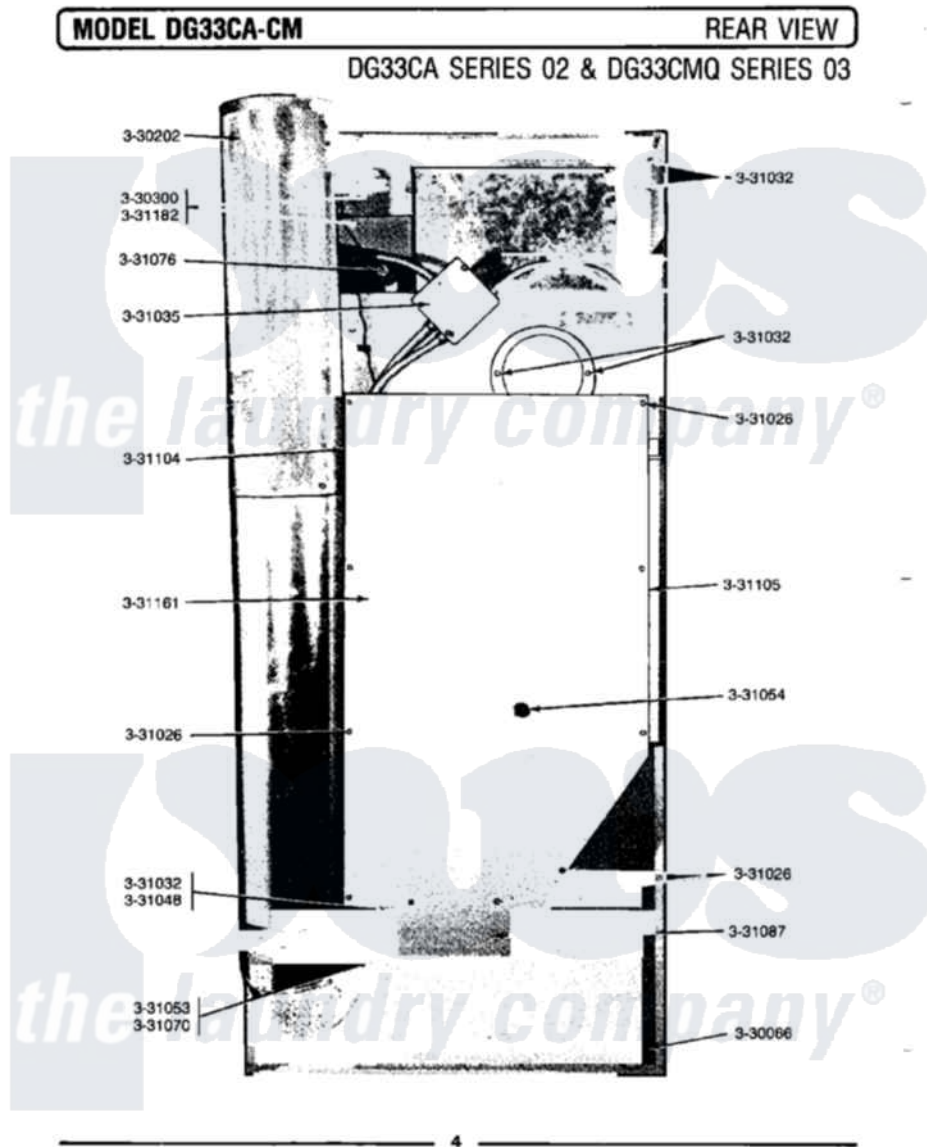

Maytag GDG33CA 02 - REAR VIEW

Maytag [Commercial Maytag GDG33CA Dryer Parts](#) Parts Diagram 02 - REAR VIEW
 Click on the part number to view part

Item	Original Part Number	Replaced By	Status	Part Description
NI	Y052749	62739		Nut, Lock
"	NLA		Not Available	LEVELING LEG
"	Y330080		Not Available	SPIDER & SHAFT ASSEMBLY
004	Y330087			Drum Assembly Complete
005	Y330202		Not Available	RECIRCULATION TEE ASSEMBLY
006	Y330300			Safety Thermostat
007	331026	90767		Screw, 8A X 3/8 HeX Washer Head Tapping
NI	NLA		Not Available	CLIP
009	331032	61002031		Screw, Handle
NI	NLA		Not Available	WIRE NUT
011	331048		Not Available	COVER FOR BLOWER IMPELLER
NI	331053			Damper
"	331054			Grease Fitting - Pulley Pin
"	NLA		Not Available	HINGE PIN, DAMPER

"	NLA	Not Available	GAS SUPPLY LINE-28 1/2 INCH
"	NLA	Not Available	DRUM ROD
"	NLA	Not Available	SHIELD, MOTOR
"	NLA	Not Available	SUPPORT, REAR COVER (LT)
"	NLA	Not Available	SUPPORT, REAR COVER (RT)
"	NLA	Not Available	BACK GUARD
"	NLA	Not Available	RECIRCULATION BOOT
"	911852	486009	Lockwasher