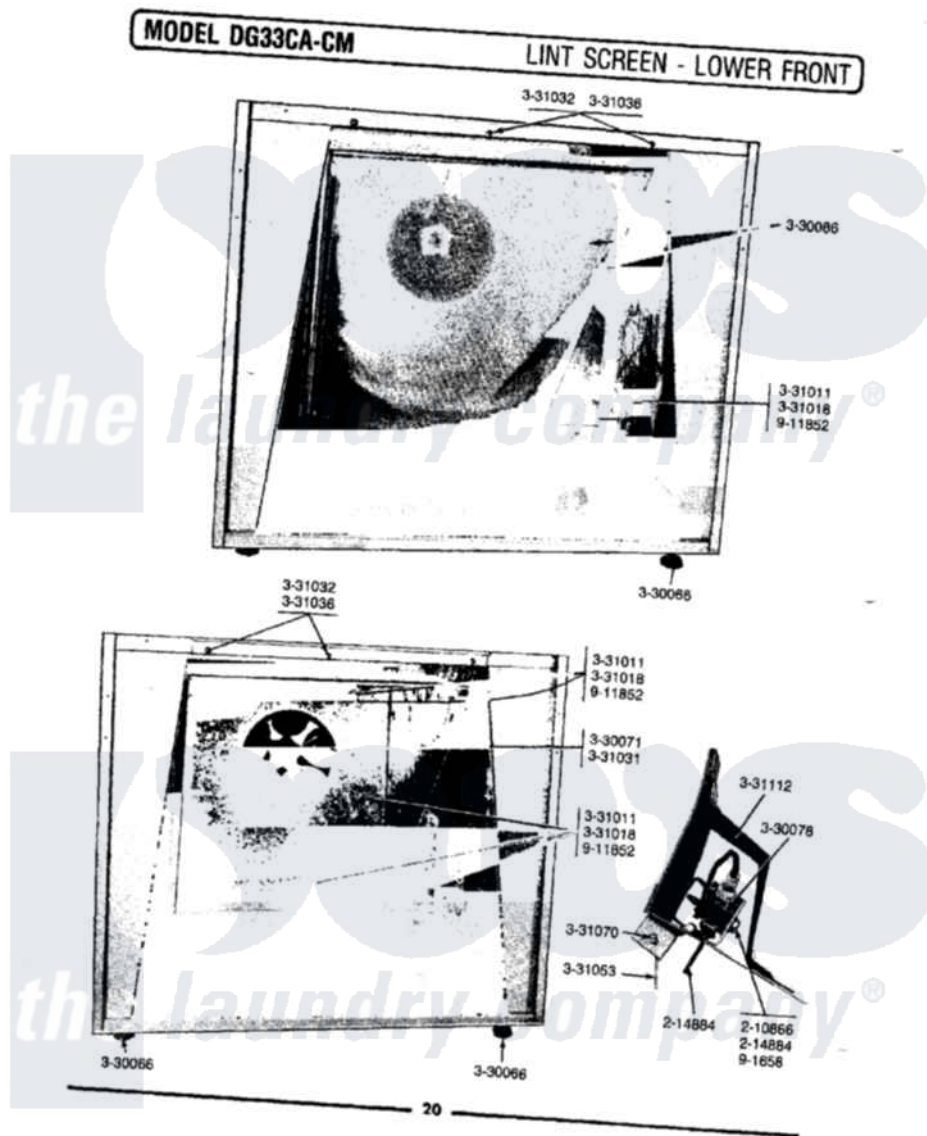

# Maytag GDG33CA 09 - LINT SCREEN-LOWER FRONT

Maytag Commercial Maytag GDG33CA Dryer Parts Parts Diagram 09 - LINT SCREEN-LOWER FRONT  
 Click on the part number to view part

Item	Original Part Number	Replaced By	Status	Part Description
NI	<a href="#">Y055980</a>			Hi-Temp Adhesive, 2 Oz Tube
002	<a href="#">210866</a>			Nut, Twin Speed
003	214884	<a href="#">213501</a>		Screw, No.6-20 X 1-1/8 Inch
NI	NLA		Not Available	LEVELING LEG
005	Y330071		Not Available	IMPELLER FOR BLOWER
006	<a href="#">Y330078</a>			Cool-Down Bypass Switch
007	<a href="#">Y330086</a>			Lint Screen With Frame
NI	NLA		Not Available	WING NUT, LINT HOOD
"	NLA		Not Available	WASHER, LINT HOOD
010	331031		Not Available	SET SCREW FOR IMPELLER
011	331032	<a href="#">61002031</a>		Screw, Handle
012	<a href="#">331036</a>			Washer-Front Panel Screws
013	<a href="#">331053</a>			Damper
NI	NLA		Not Available	HINGE PIN, DAMPER
"	NLA		Not Available	SHIELD, DAMPER SWITCH
"	NLA		Not Available	TWIN FASTENER W/SCREWS