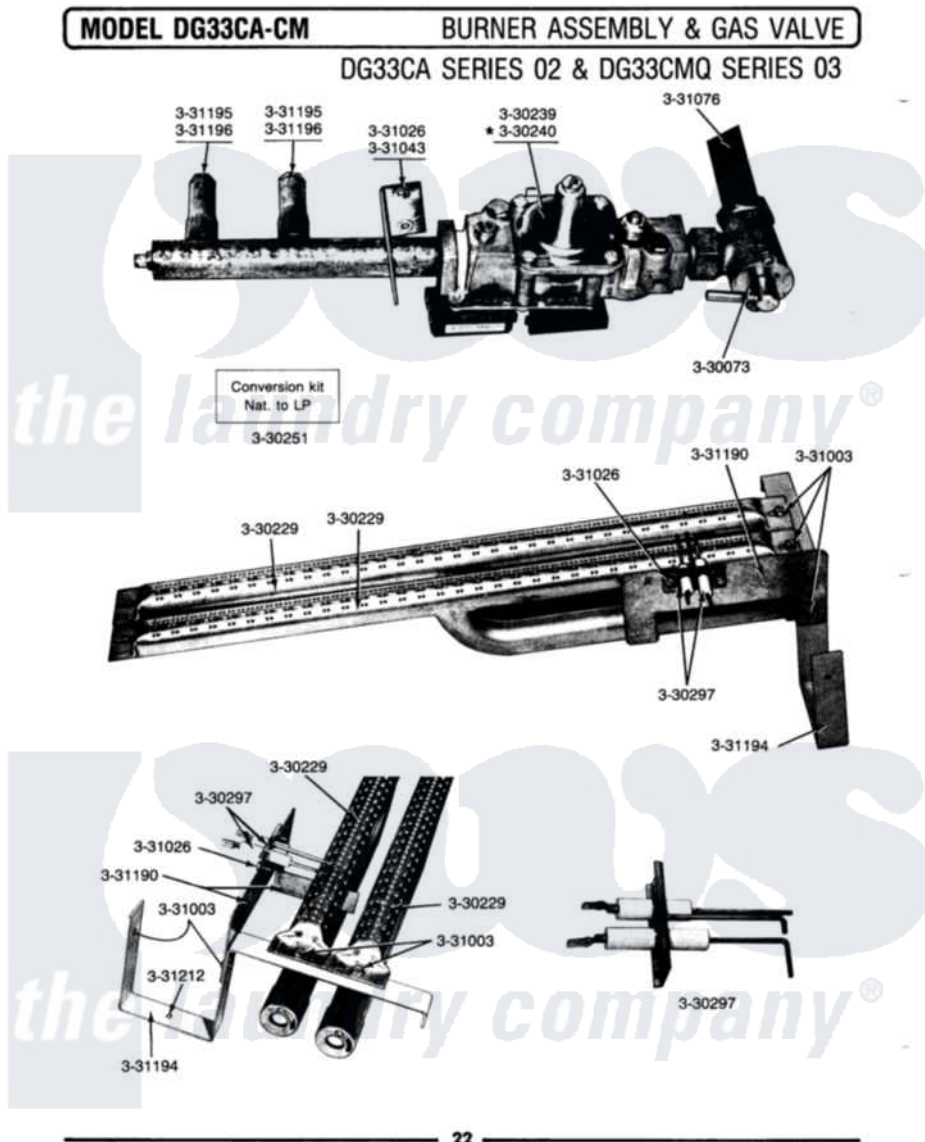

Maytag GDG33CA 10 - BURNER ASSEMBLY & GAS VALVE

Maytag Commercial Maytag GDG33CA Dryer Parts Parts Diagram 10 - BURNER ASSEMBLY & GAS VALVE
 Click on the part number to view part

Item	Original Part Number	Replaced By	Status	Part Description
001	Y330073			Valve, Shut-Off
002	Y330229			Burner Assembly
003	Y330239		Not Available	GAS VALVE - NAT
NI	NLA		Not Available	GAS VALVE (LPG)
"	Y330250		Not Available	COIL ON GAS VALVE
"	NLA		Not Available	CONVERSION KIT (NAT.TO LPG)
"	NLA		Not Available	HI-VOLT CABLE & IGNITER KIT
008	331003	489483		Screw 10-32 X 1/2
009	331026	90767		Screw, 8A X 3/8 HeX Washer Head Tapping
NI	NLA		Not Available	BRACKET, GAS CONTROL
"	NLA		Not Available	GAS SUPPLY LINE-28 1/2 INCH
"	NLA		Not Available	MOUNTING BRACKET
"	NLA		Not Available	BURNER SUPPORT BRACKET

"	NLA	Not Available	ORIFICE, MAIN BURNER-NAT.
"	NLA	Not Available	ORIFICE, MAIN BURNER (LPG)
016	331212	3390631	Screw, 10-16 X 3/8