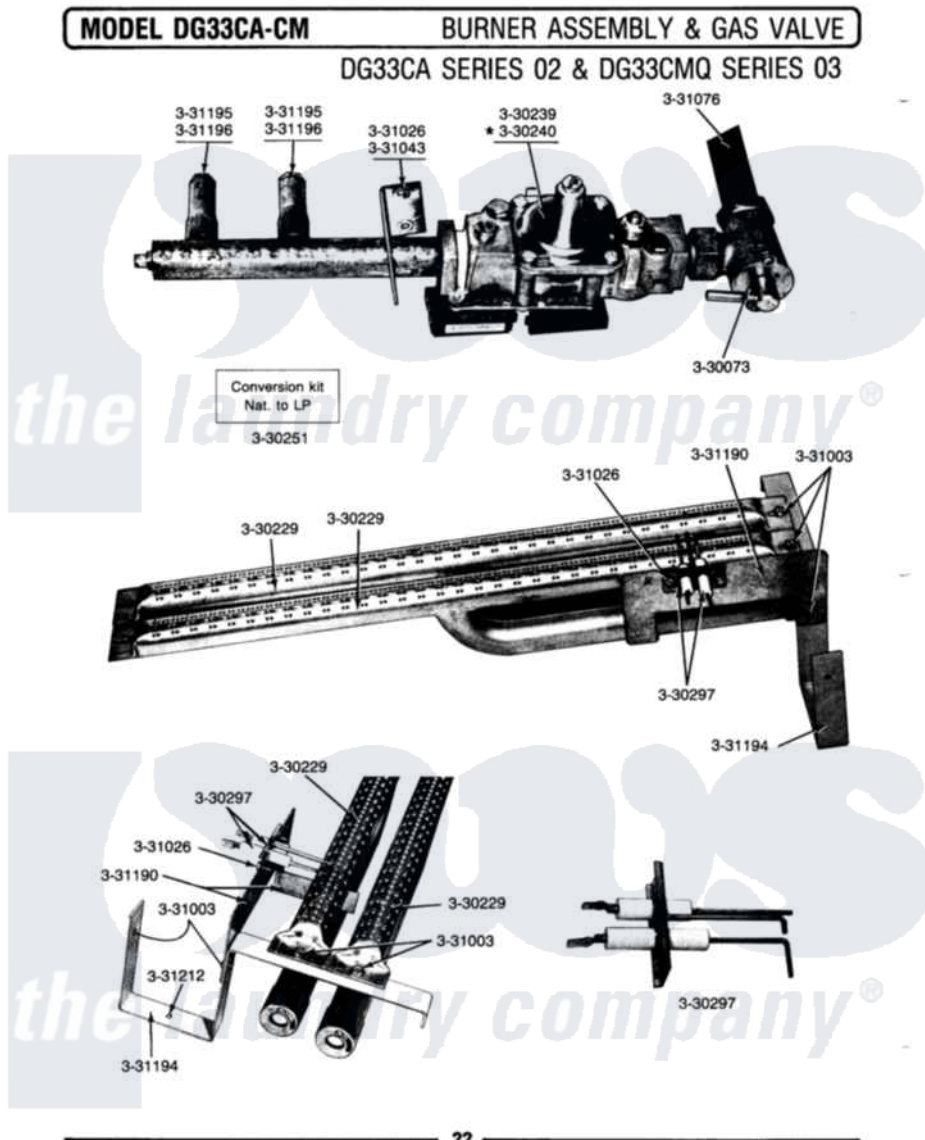

# Maytag GDG33CM 09 - BURNER ASSEMBLY & GAS VALVE

Maytag Commercial Maytag GDG33CM Dryer Parts Parts Diagram 09 - BURNER ASSEMBLY & GAS VALVE  
 Click on the part number to view part

Item	Original Part Number	Replaced By	Status	Part Description
001	<a href="#">Y330073</a>			Valve, Shut-Off
002	<a href="#">Y330229</a>			Burner Assembly
003	Y330239		Not Available	GAS VALVE - NAT
NI	NLA		Not Available	GAS VALVE - LP
"	Y330250		Not Available	COIL ON GAS VALVE
"	NLA		Not Available	CONVERSION KIT (NAT TO LP)
"	NLA		Not Available	HI-VOLT CABLE & IGNITER KIT
008	331003	<a href="#">489483</a>		Screw 10-32 X 1/2
009	331026	<a href="#">90767</a>		Screw, 8A X 3/8 HeX Washer Head Tapping
NI	NLA		Not Available	BRACKET, GAS CONTROL
"	NLA		Not Available	GAS SUPPLY LINE-28 1/2 INCH
"	NLA		Not Available	MOUNTING BRACKET
"	NLA		Not Available	BURNER SUPPORT BRACKET

"	NLA	Not Available	ORIFICE, MAIN BURNER-NAT.
"	NLA	Not Available	ORIFICE, MAIN BURNER (LP)
016	331212	<a href="#">3390631</a>	Screw, 10-16 X 3/8