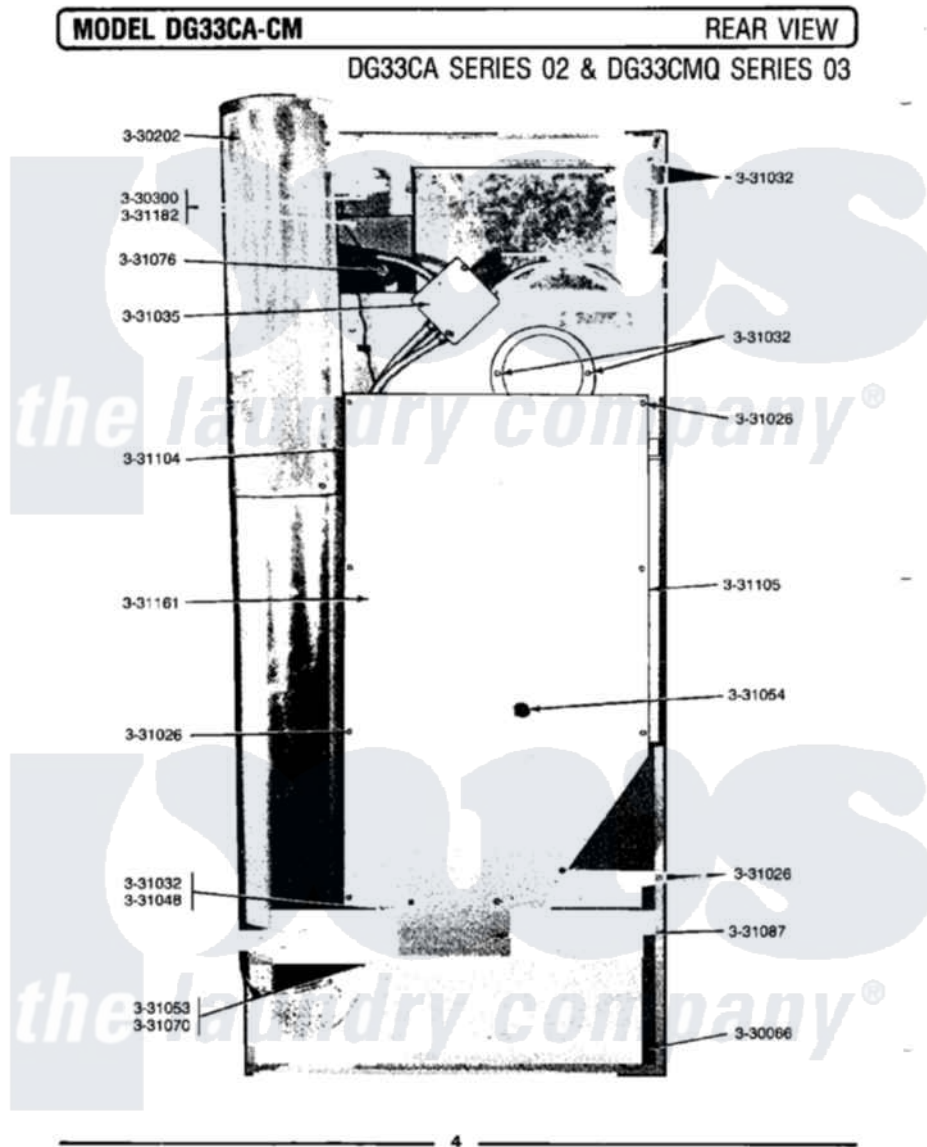

Maytag LDG33CA 02 - REAR VIEW

Maytag [Commercial Maytag LDG33CA Dryer Parts](#) Parts Diagram 02 - REAR VIEW
 Click on the part number to view part

Item	Original Part Number	Replaced By	Status	Part Description
001	Y052749	62739		Nut, Lock
002	NLA		Not Available	LEVELING LEG
003	Y330080		Not Available	SPIDER & SHAFT ASSEMBLY
004	Y330087			Drum Assembly Complete
005	Y330202		Not Available	RECIRCULATION TEE ASSEMBLY
006	Y330300			Safety Thermostat
007	331026	90767		Screw, 8A X 3/8 HeX Washer Head Tapping
008	NLA		Not Available	CLIP
009	331032	61002031		Screw, Handle
010	NLA		Not Available	WIRE NUT
011	331048		Not Available	COVER FOR BLOWER IMPELLER
012	331053			Damper
013	331054			Grease Fitting - Pulley Pin
014	NLA		Not Available	HINGE PIN, DAMPER

015	NLA	Not Available	GAS SUPPLY LINE-28 1/2 INCH
016	NLA	Not Available	DRUM ROD
017	NLA	Not Available	SHIELD, MOTOR
018	NLA	Not Available	SUPPORT, REAR COVER (LT)
019	NLA	Not Available	SUPPORT, REAR COVER (RT)
020	NLA	Not Available	BACK GUARD
021	NLA	Not Available	RECIRCULATION BOOT
022	911852	486009	Lockwasher