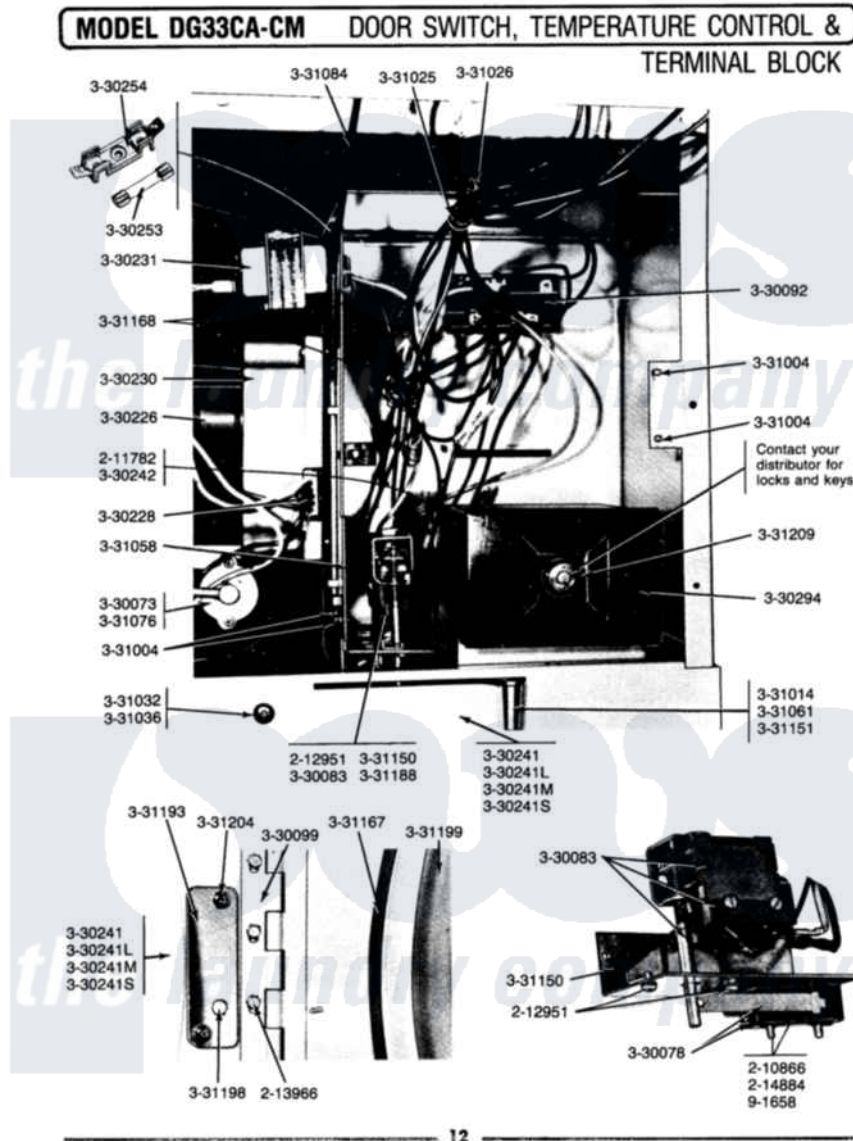

Maytag LDG33CA 05 - DOOR SWITCH, TEMP CONTROL & TERMINAL  
BLK

Maytag Commercial Maytag LDG33CA Dryer Parts Parts Diagram 05 - DOOR SWITCH, TEMP CONTROL & TERMINAL  
BLK

Click on the part number to view part

Item	Original Part Number	Replaced By	Status	Part Description
001	<a href="#">210866</a>			Nut, Twin Speed
002	NLA		Not Available	CAGE NUT
003	<a href="#">212951</a>			Screw, No.6-32 X 1/4 Inch
004	213966	<a href="#">3400014</a>		Screw
005	214884	<a href="#">213501</a>		Screw, No.6-20 X 1-1/8 Inch
006	<a href="#">Y330073</a>			Valve, Shut-Off
007	<a href="#">Y330078</a>			Cool-Down Bypass Switch
008	Y330083		Not Available	CONTROL, TEMPERATURE
009	<a href="#">Y330092</a>			Terminal Block
010	NLA		Not Available	HINGE
011	<a href="#">Y330226</a>			Wire, Ignition Control Assembly
012	<a href="#">Y330228</a>			Harness For Gas Valve
013	<a href="#">Y330230</a>			Ignition Control Assembly
014	<a href="#">Y330231</a>			Transformer