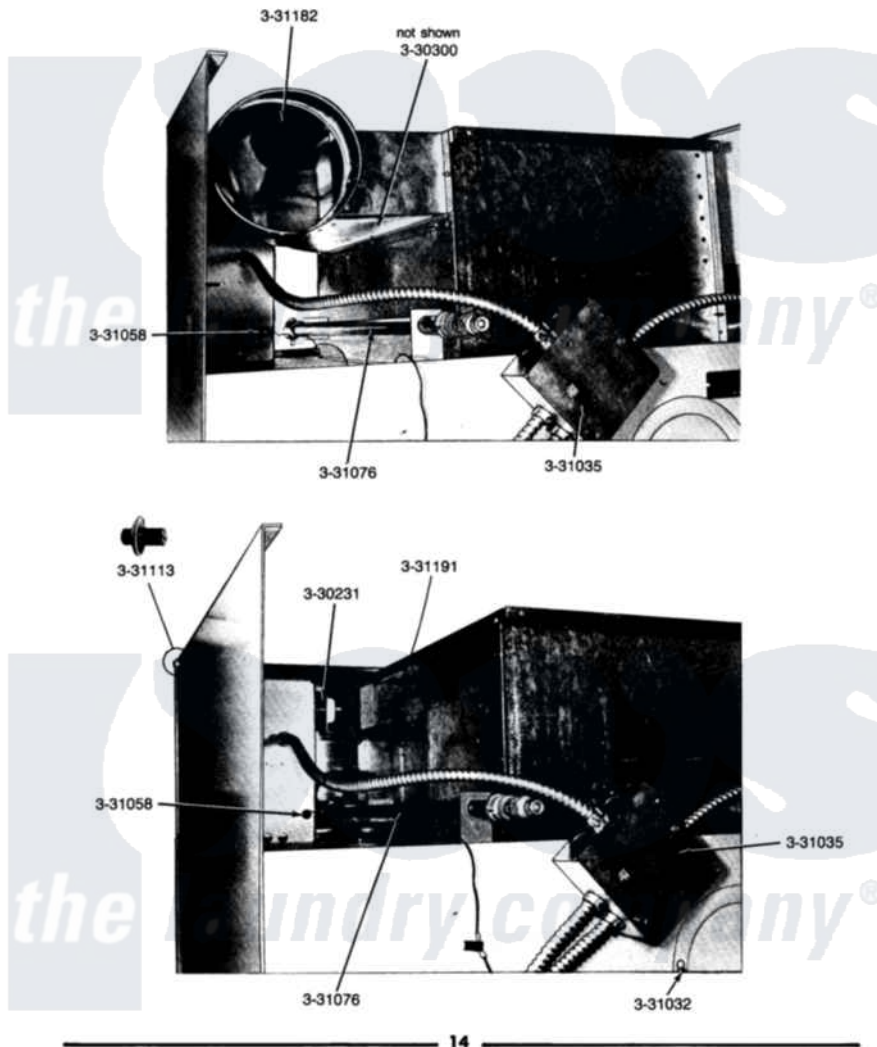

Maytag LDG33CA 06 - RECIRCULATION COMPONENTS

MODEL DG33CA-CM RECIRCULATION COMPONENTS - REAR VIEW DG33CA SERIES 02 & DG33CMQ SERIES 03

Maytag [Commercial Maytag LDG33CA Dryer Parts](#) Parts Diagram 06 - RECIRCULATION COMPONENTS
Click on the part number to view part

Item	Original Part Number	Replaced By	Status	Part Description
001	Y330231			Transformer
002	Y330300			Safety Thermostat
003	331032	61002031		Screw, Handle
004	NLA		Not Available	WIRE NUT
005	331058			Grommet-Temp. Control Tubin
006	NLA		Not Available	GAS SUPPLY LINE-28 1/2 INCH
007	NLA		Not Available	HINGE RIVET
008	NLA		Not Available	RECIRCULATION BOOT
009	NLA		Not Available	DECAL-LIGHTING & CLEARANCE