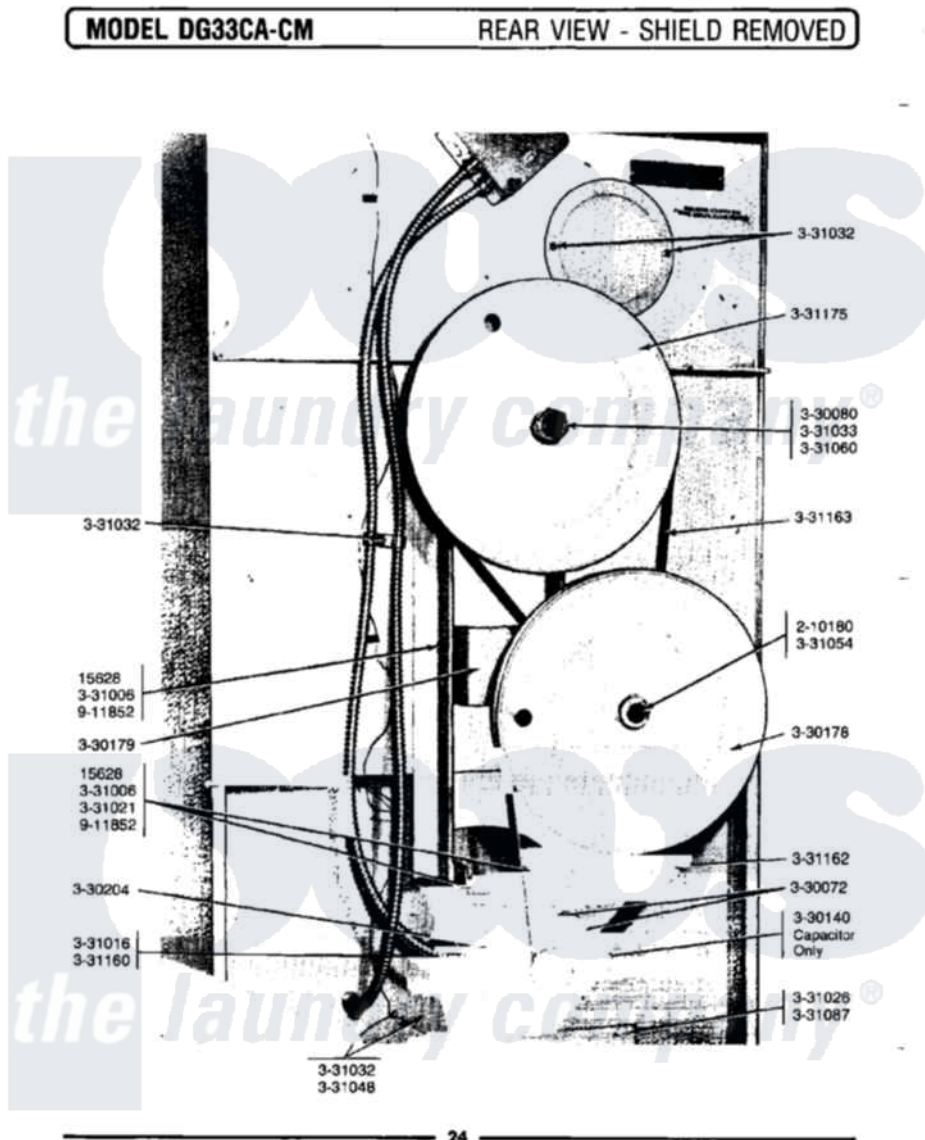

# Maytag LDG33CA 11 - REAR VIEW-SHIELD REMOVED

Maytag Commercial Maytag LDG33CA Dryer Parts Parts Diagram 11 - REAR VIEW-SHIELD REMOVED  
 Click on the part number to view part

Item	Original Part Number	Replaced By	Status	Part Description
001	NLA		Not Available	BOLT, 5/16 X 3/4 HEX
002	210180		Not Available	RETAINING RING
003	Y330072		Not Available	MOTOR COMPLETE
004	Y330080		Not Available	SPIDER & SHAFT ASSEMBLY
005	NLA		Not Available	CAPICATOR
006	<a href="#">Y330178</a>			Reduction Pulley
007	<a href="#">Y330179</a>			Bracket And Pin
008	NLA		Not Available	INTERNAL MOTOR SWITCH
009	NLA		Not Available	NUT-DRUM SUPPORT BOLT, 5/16
010	NLA		Not Available	SET SCREW FOR MOTOR PULLEY
011	NLA		Not Available	WASHER - MOTOR SUPPORT BOLT
012	331026	<a href="#">90767</a>		Screw, 8A X 3/8 HeX Washer Head Tapping
013	331032	<a href="#">61002031</a>		Screw, Handle

014	<a href="#">331033</a>		Hex Nut-Drum Pulley Shaft
015	331048	Not Available	COVER FOR BLOWER IMPELLER
016	<a href="#">331054</a>		Grease Fitting - Pulley Pin
017	<a href="#">331060</a>		Key For Drum
018	NLA	Not Available	SHIELD FOR MOTOR
019	<a href="#">331160</a>		Motor Pulley
020	<a href="#">331162</a>	<a href="#">A55</a>	Multiplus Dual Brand V Belt
021	331163	<a href="#">33331163</a>	V-Belt
022	331175	Not Available	DRUM PULLEY
023	911852	<a href="#">486009</a>	Lockwasher