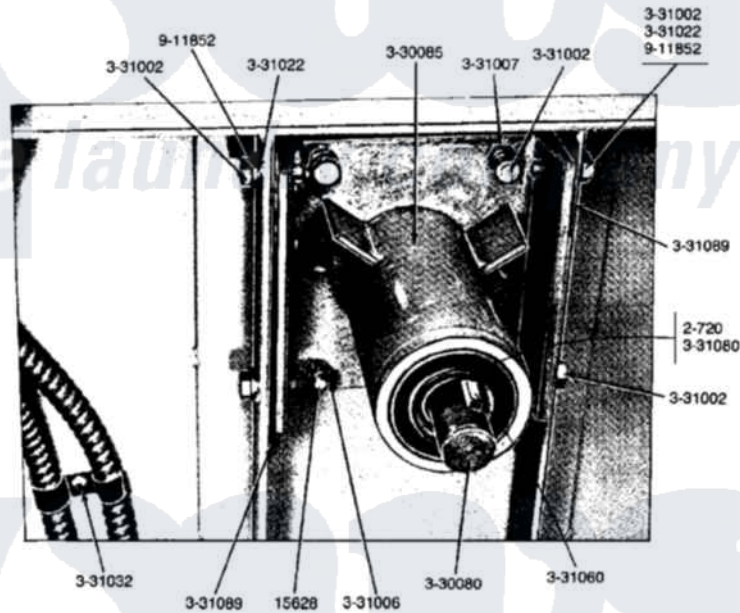

Maytag LDG33CA 12 - DRUM BEARING SUPPORT ASSEMBLY

MODEL DG33CA-CM DRUM BEARING SUPPORT ASSEMBLY

26

Maytag Commercial Maytag LDG33CA Dryer Parts Parts Diagram 12 - DRUM BEARING SUPPORT ASSEMBLY
 Click on the part number to view part

Item	Original Part Number	Replaced By	Status	Part Description
001	NLA		Not Available	BOLT, 5/16 X 3/4 HEX
002	Y200720	22003441		Bearing, Rear
003	Y330080		Not Available	SPIDER & SHAFT ASSEMBLY
004	Y330085			Drum Support Housing
005	NLA		Not Available	BOLT FOR DRUM
006	NLA		Not Available	NUT-DRUM SUPPORT BOLT, 5/16
007	NLA		Not Available	NUT-DRUM SUPPORT BOLT, 3/8
008	NLA		Not Available	WASHER FOR DRUM SUPPORT
009	331032	61002031		Screw, Handle
010	331060			Key For Drum
011	331080		Not Available	SPACER FOR CENTER BEARING
012	331089			Shim For Drum Rod
013	911852	486009		Lockwasher