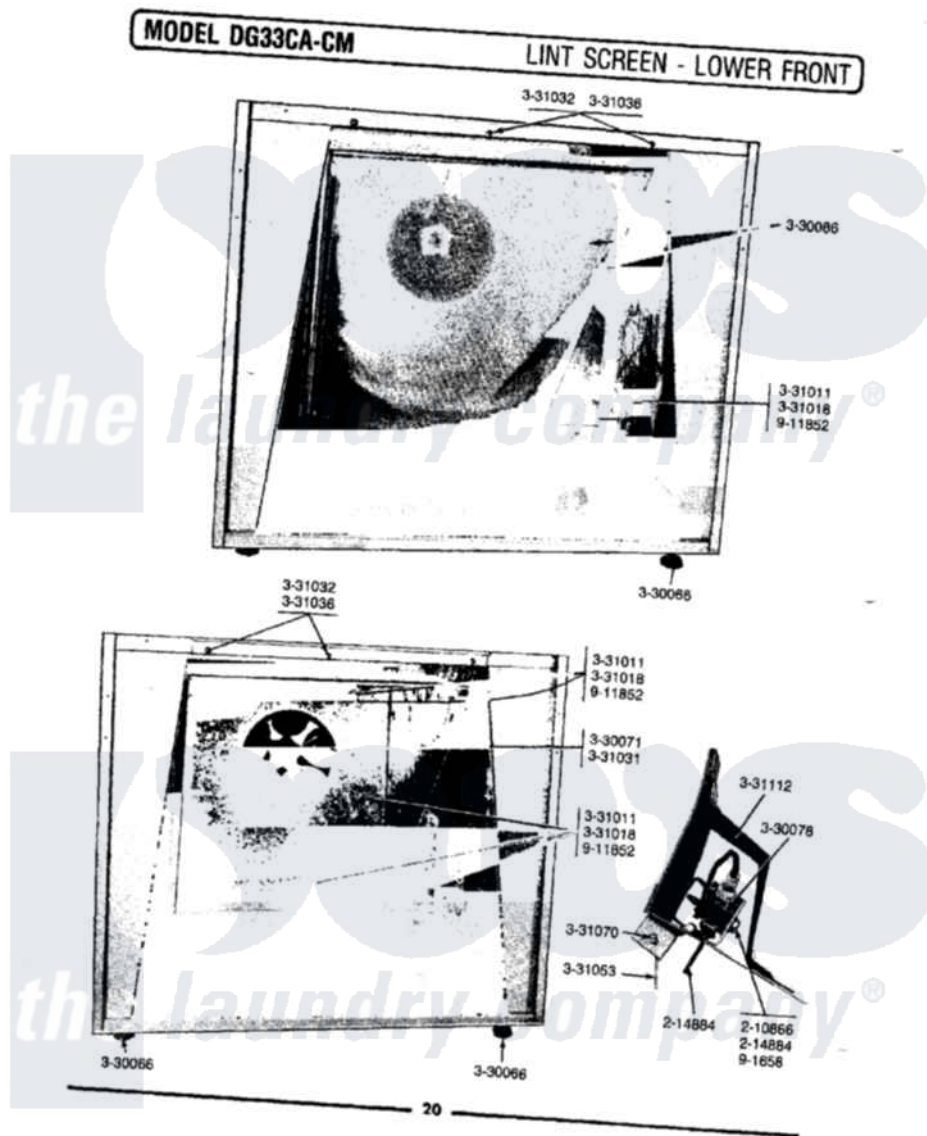

Maytag LDG33CM 08 - LINT SCREEN-LOWER FRONT

Maytag Commercial Maytag LDG33CM Dryer Parts Parts Diagram 08 - LINT SCREEN-LOWER FRONT
 Click on the part number to view part

Item	Original Part Number	Replaced By	Status	Part Description
001	Y055980			Hi-Temp Adhesive, 2 Oz Tube
002	210866			Nut, Twin Speed
003	214884	213501		Screw, No.6-20 X 1-1/8 Inch
004	NLA		Not Available	LEVELING LEG
005	Y330071		Not Available	IMPELLER FOR BLOWER
006	Y330078			Cool-Down Bypass Switch
007	Y330086			Lint Screen With Frame
008	NLA		Not Available	WING NUT, LINT HOOD
009	NLA		Not Available	WASHER, LINT HOOD (CABINET)
010	331031		Not Available	SET SCREW FOR IMPELLER
011	331032	61002031		Screw, Handle
012	331036			Washer-Front Panel Screws
013	331053			Damper
014	NLA		Not Available	HINGE PIN, DAMPER
015	NLA		Not Available	SHIELD, DAMPER SWITCH