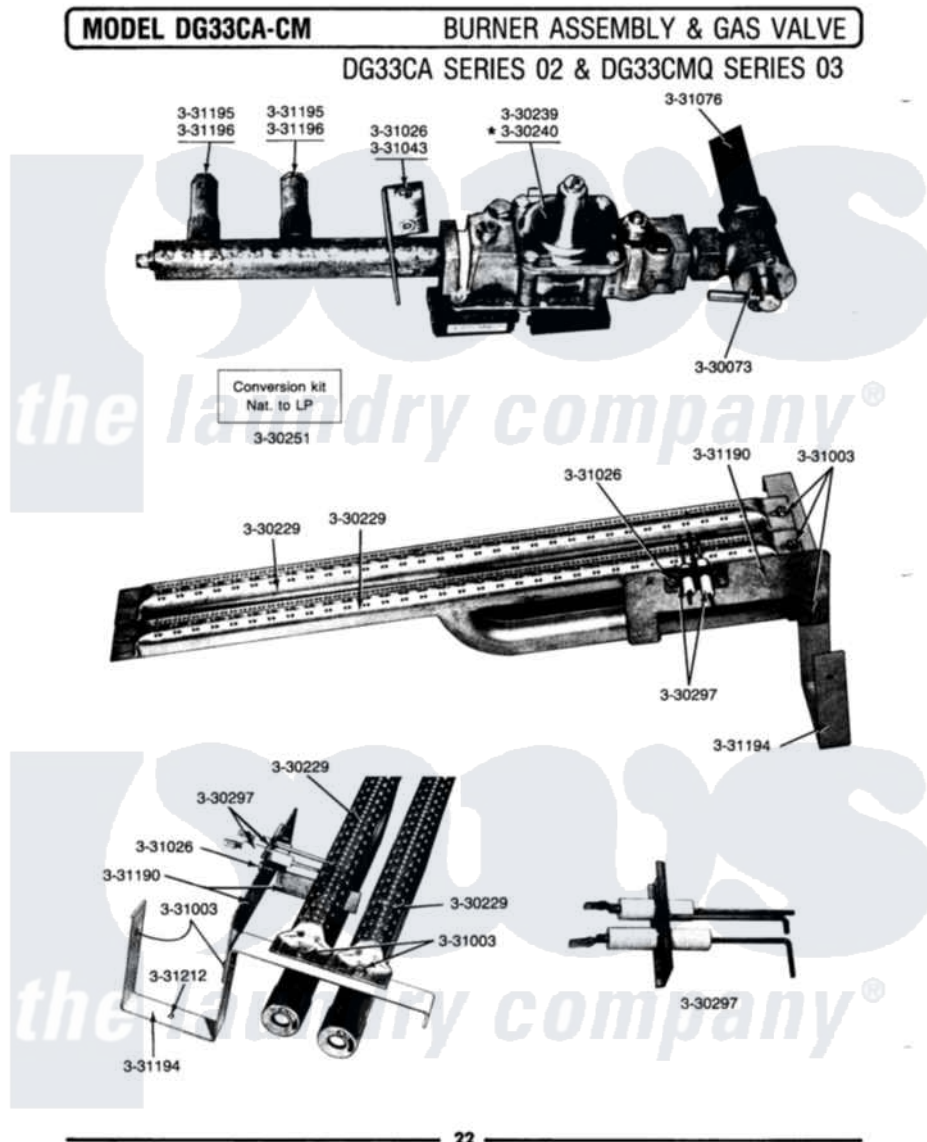

# Maytag LDG33CM 09 - BURNER ASSEMBLY & GAS VALVE

Maytag Commercial Maytag LDG33CM Dryer Parts Parts Diagram 09 - BURNER ASSEMBLY & GAS VALVE  
 Click on the part number to view part

Item	Original Part Number	Replaced By	Status	Part Description
001	<a href="#">Y330073</a>			Valve, Shut-Off
002	<a href="#">Y330229</a>			Burner Assembly
003	Y330239		Not Available	GAS VALVE - NAT
004	NLA		Not Available	GAS VALVE - LP
005	Y330250		Not Available	COIL ON GAS VALVE
006	NLA		Not Available	CONVERSION KIT (NAT TO LP)
007	NLA		Not Available	HI-VOLT CABLE & IGNITER KIT
008	331003	<a href="#">489483</a>		Screw 10-32 X 1/2
009	331026	<a href="#">90767</a>		Screw, 8A X 3/8 HeX Washer Head Tapping
010	NLA		Not Available	BRACKET, GAS CONTROL
011	NLA		Not Available	GAS SUPPLY LINE-28 1/2 INCH
012	NLA		Not Available	MOUNTING BRACKET
013	NLA		Not Available	BURNER SUPPORT BRACKET

014	NLA		Not Available	ORIFICE, MAIN BURNER-NAT.
015	NLA		Not Available	ORIFICE, MAIN BURNER (LP)
016	331212	<a href="#">3390631</a>		Screw, 10-16 X 3/8