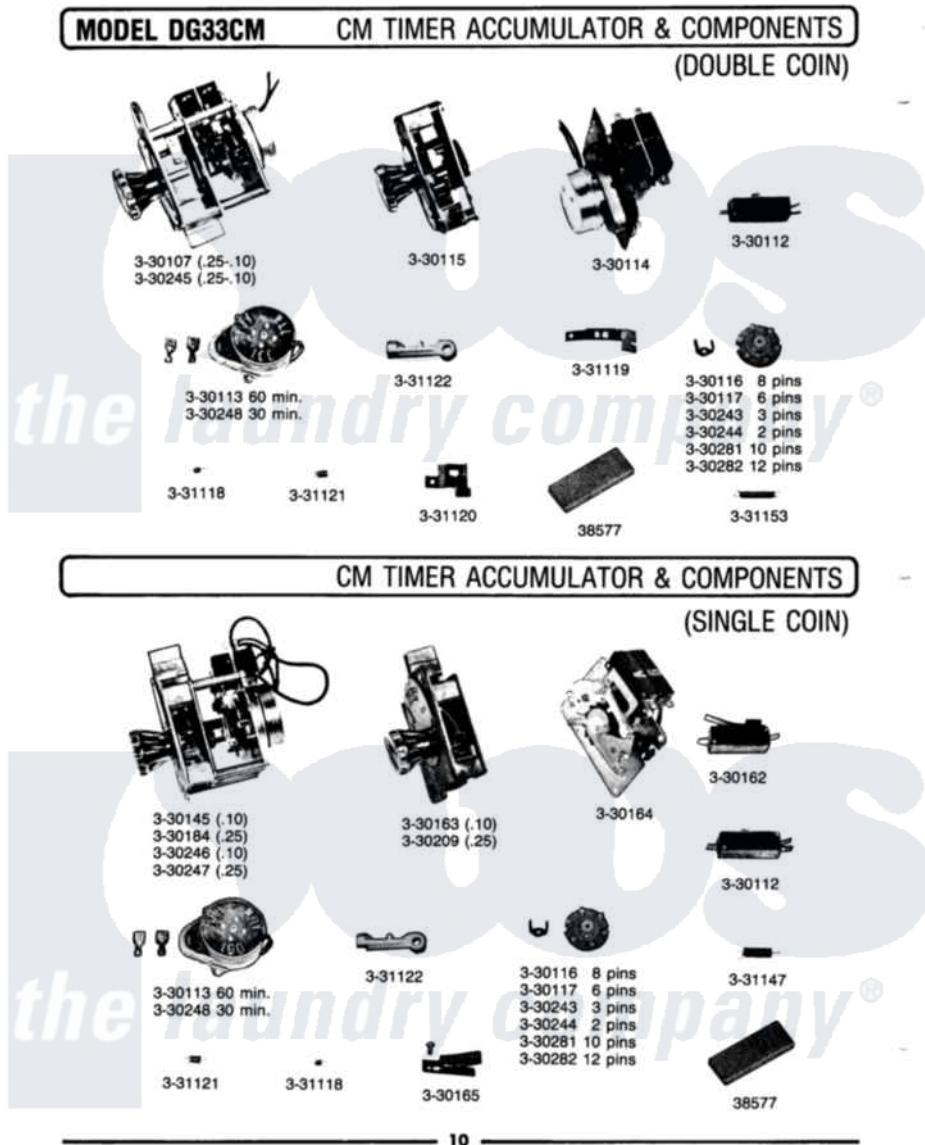

Maytag LDG33CM 15 - TIMER ACCUMULATOR & COMP. (SINGLE COIN)

Maytag Commercial Maytag LDG33CM Dryer Parts Parts Diagram 15 - TIMER ACCUMULATOR & COMP. (SINGLE COIN)

Click on the part number to view part

Item	Original Part Number	Replaced By	Status	Part Description
001	NLA		Not Available	TOOL, ADJUST TIMING SWITCH
002	330112			Switch For Actuator
003	330113			Timer Motor
004	330116		Not Available	TIMING CAM - 8 PINS
005	330117		Not Available	TIMING CAM - 6 PINS
006	Y330145		Not Available	CONTA ACCUMULATOR ASSEMBLY
007	Y330162			Switch For Time Delay
008	NLA		Not Available	COIN HANDLING MECHANISM
009	NLA		Not Available	METER PLATE ASSEMBLY
010	Y330165			Retainer Spring And Screw Kit
011	330184			Timer Accumulator-25
012	NLA		Not Available	COIN HANDLING MECHANISM
013	Y330243			Timing Cam

014	Y330244	Not Available	TIMING CAM (2 PINS)
015	NLA	Not Available	TIMER ACCUMULATOR (.10)
016	NLA	Not Available	TIMER ACCUMULATOR (.25)
017	330248		Timer Motor
018	Y330281		Timing Cam
019	NLA	Not Available	TIMING CAM (12 PINS)
020	NLA	Not Available	COIL SPRING, PAWL
021	NLA	Not Available	COIL SPRING, DETENT ARM
022	NLA	Not Available	INDEX LEVER-SWITCH ACTUATOR
023	NLA	Not Available	COIL SPRING, CARRIER RETURN