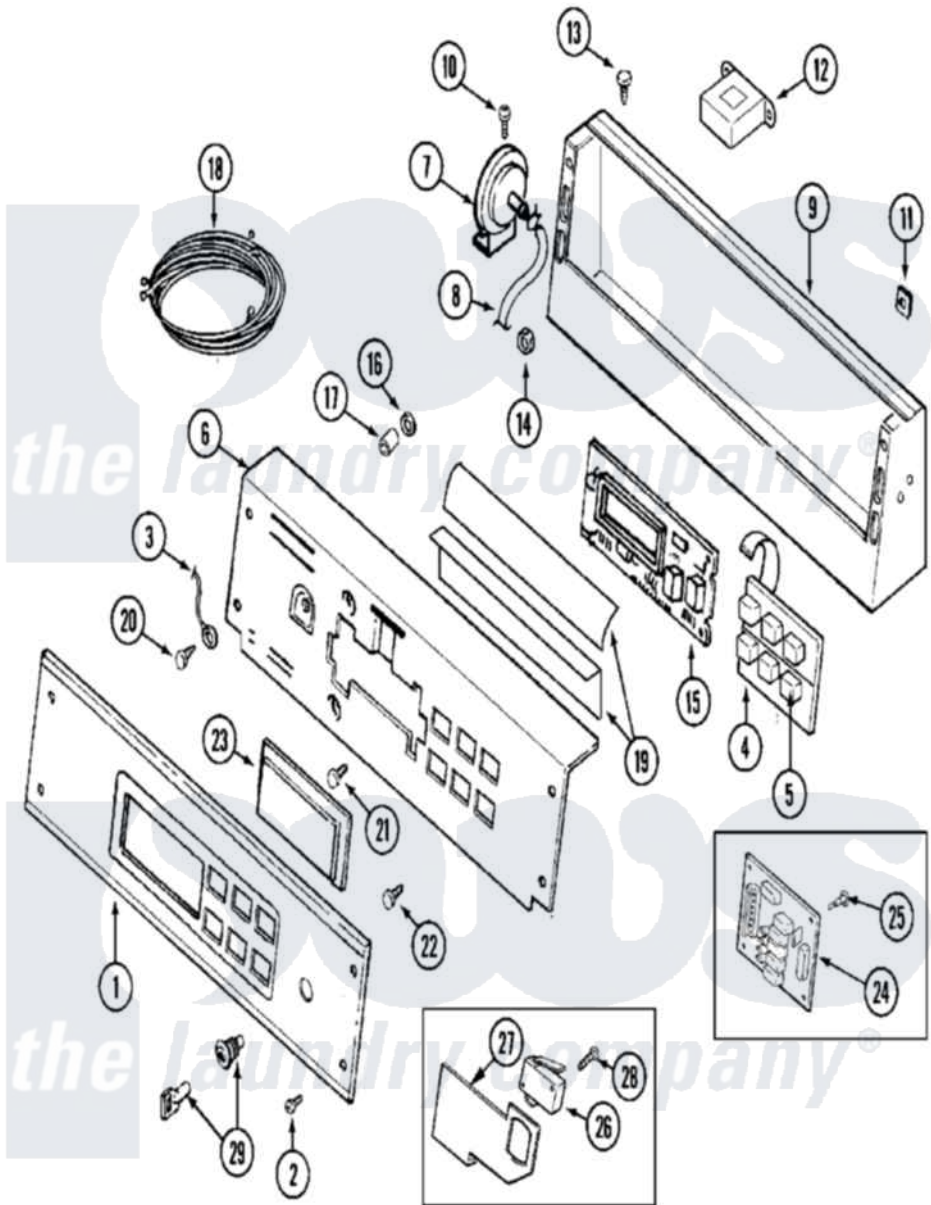

Maytag MAH20PNAWW 09 - CONTROL PANEL (MAH20PNAWW)

Maytag Commercial Maytag MAH20PNAWW Washer Parts Parts Diagram 09 - CONTROL PANEL (MAH20PNAWW)
 Click on the part number to view part

Item	Original Part Number	Replaced By	Status	Part Description
001	22002346			Panel, Control
002	215506			Screw, Control Panel Overlay
003	205810			Wire, Ground
004	206808	W10135389		Push Button And Switch Assembly
"	215527	W10140652		Screw, 6-20 X 1/2
005	215517	W10131113		Push Button
006	22003090			Switch And Back Brkt Assembly
007	22002994			Switch, Pressure
008	22002010			Hose, Pressure Switch
009	22003101			Console
010	22001996	3370225		Screw
011	215003			Fastener, Panel And Bracket
012	22001960			Transformer
013	211251			Screw, Transformer
014	22001419			Nut, Transformer

015	22003025	22003700	Control Board
016	912077		Locknut, Reader Harness
017	33001204		Stand-Off, Ccontrol Board
018	22002945		Harness, Wire
"	33002090		Harness, Service
019	22002954		Deflector, Water
020	211252		Screw, Ground Wire
021	215526		Screw, Circuit Board
022	215527	W10140652	Screw, 6-20 X 1/2
023	22001962	W10131114	Cover, Display
024	22003026	22004171	Relay Board OPL
025	22002943		Stand-Off
026	22002367		Switch, Sensor
027	33001982		Bracket, Switch Mounting
028	22002368		Screw, Sensor Switch Bracket
029	213750	W10133266	Cam-Lock
"	Y206081	W10116737	Lock