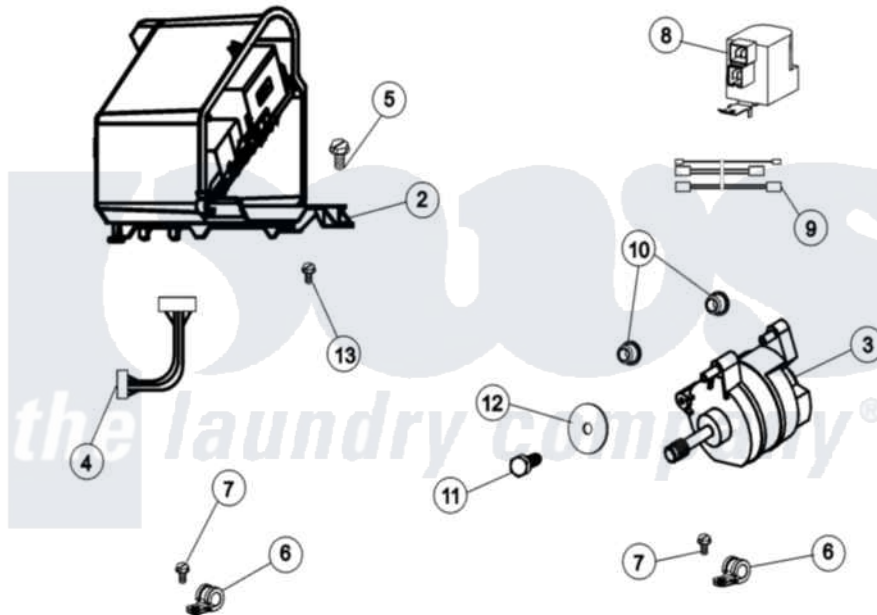

Maytag MAH20PNAWW 11 - MOTOR & MOTOR CONTROL

(SEE TEXT FOR ITEMS 2, 3, 4 AND 8)

Maytag [Commercial Maytag MAH20PNAWW Washer Parts](#) Parts Diagram 11 - MOTOR & MOTOR CONTROL
 Click on the part number to view part

Item	Original Part Number	Replaced By	Status	Part Description
001	12002039			Neptune Motor Conversion Kit
002	22004046			Control Assembly, Motor
003	22003856			Motor, Variable Speed
004	22004047	22004212		Motor Harness
005	33002190			SCrew, C BraCe, BraCket, Cabinet
006	22004102			P Clips
007	22002300	9740848		Screw, Mixing Valve Mounting
008	22003854	22003858		EMI Suppression Filter, 16a
009	22004101			Repair Jumper Harness
010	22003329			Isolator, Motor
011	22003686			Bolt, Motor
012	22002320			Washer, Belt Tension Bolt
013	22004103			Screw