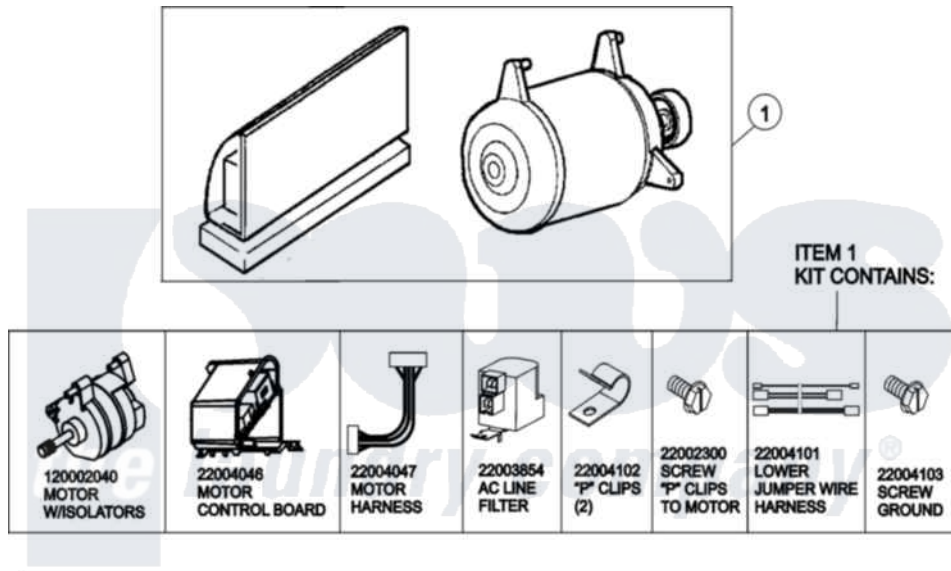

Maytag MAH20PNAWW 11 - MOTOR & MOTOR CONTROL

(SEE TEXT FOR ITEMS 2, 3, 4 AND 8)

Maytag [Commercial Maytag MAH20PNAWW Washer Parts](#) Parts Diagram 11 - MOTOR & MOTOR CONTROL
 Click on the part number to view part

Item	Original Part Number	Replaced By	Status	Part Description
001	12002039			Neptune Motor Conversion Kit
002	22004046			Control Assembly, Motor
003	22003856			Motor, Variable Speed
004	22004047	22004212		Motor Harness
005	33002190			SCrew, C BraCe, BraCket, Cabinet
006	22004102			P Clips
007	22002300	9740848		Screw, Mixing Valve Mounting
008	22003854	22003858		EMI Suppression Filter, 16a
009	22004101			Repair Jumper Harness
010	22003329			Isolator, Motor
011	22003686			Bolt, Motor
012	22002320			Washer, Belt Tension Bolt
013	22004103			Screw