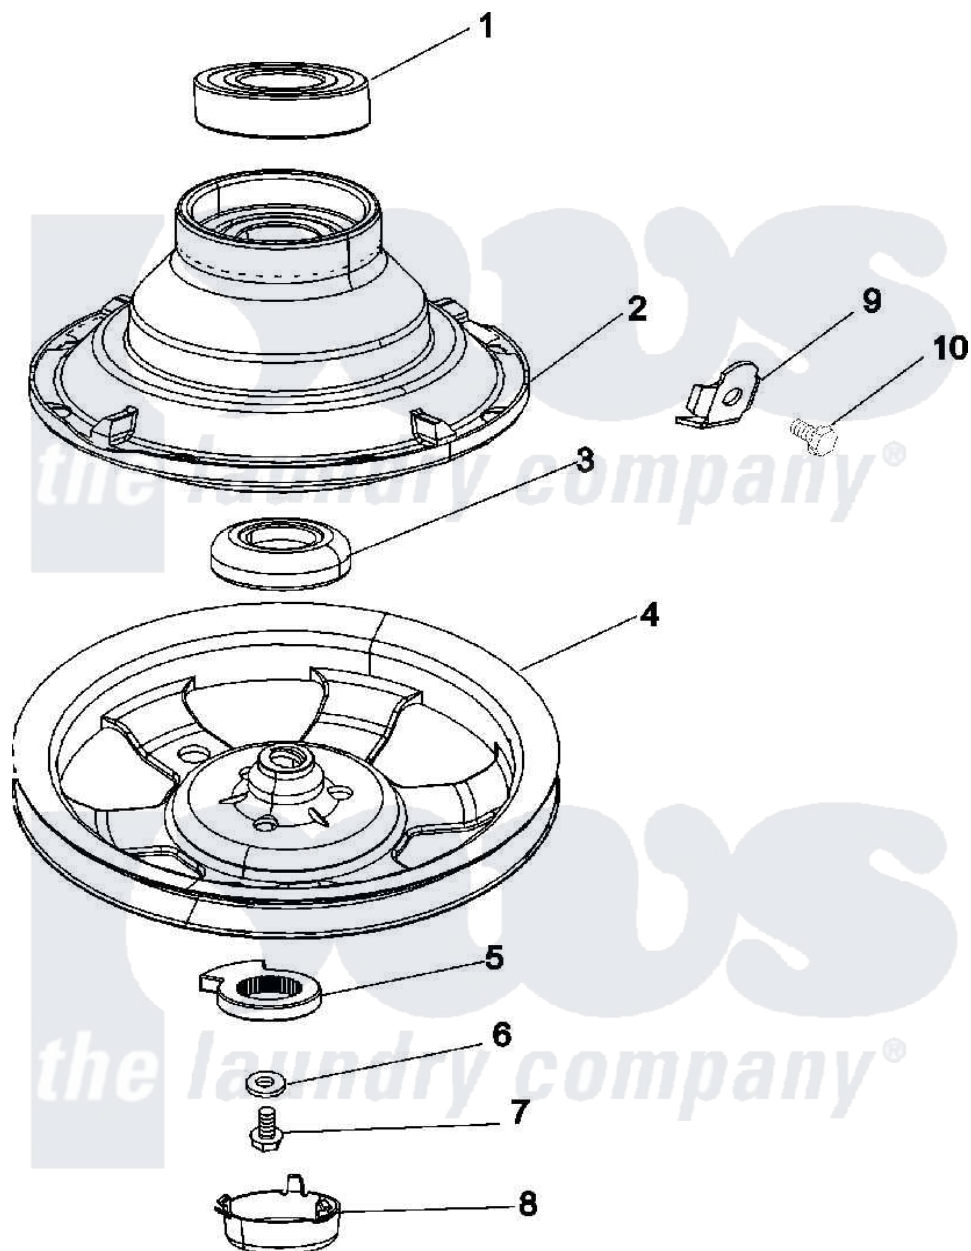

Maytag MAT12CSDAQ 08 - CLUTCH & BRAKE

Maytag [Commercial Maytag MAT12CSDAQ Washer Parts](#) Parts Diagram 08 - CLUTCH & BRAKE
 Click on the part number to view part

Item	Original Part Number	Replaced By	Status	Part Description
001	Y200720	22003441		Bearing, Rear
002	201190	6-2011900		Brake Asse
003	200835			Bearing, Brake Rotor
004	22002429	6-2301530		Pulley
005	211089			Lug, Stop Pulley
006	211090	22003555		Washer, Stop Lug
007	211375	681582		Screw
008	22002428			Cover, Dust
009	213325			Clip, Retaining
010	213326			Bolt, Sems Retaining Clip