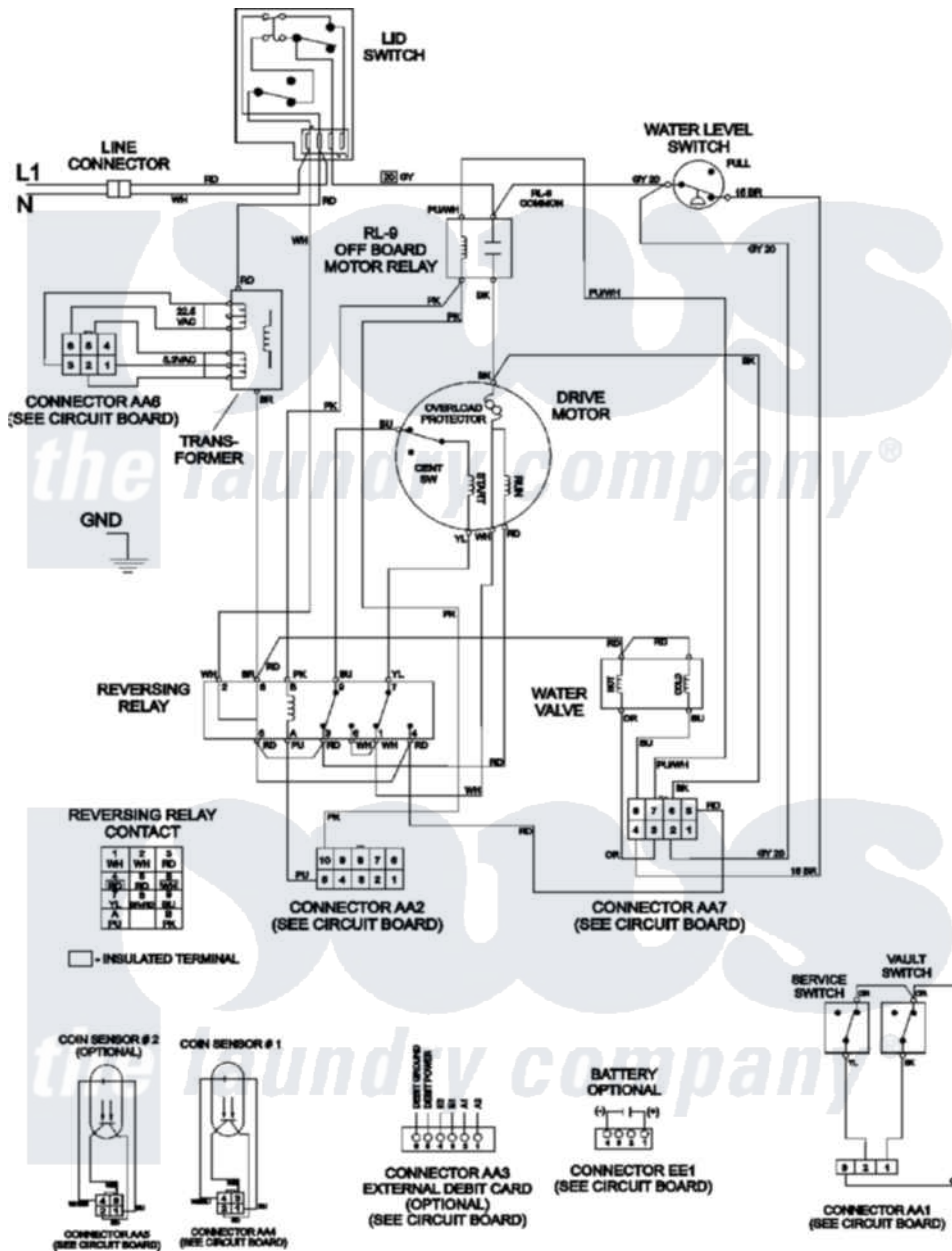

Maytag MAT12CSDAQ 09 - WIRING INFORMATION

Maytag Commercial Maytag MAT12CSDAQ Washer Parts Parts Diagram 09 - WIRING INFORMATION
 Click on the part number to view part

Item	Original Part Number	Replaced By	Status	Part Description
001	NLA		Not Available	WIRING INFORMATION