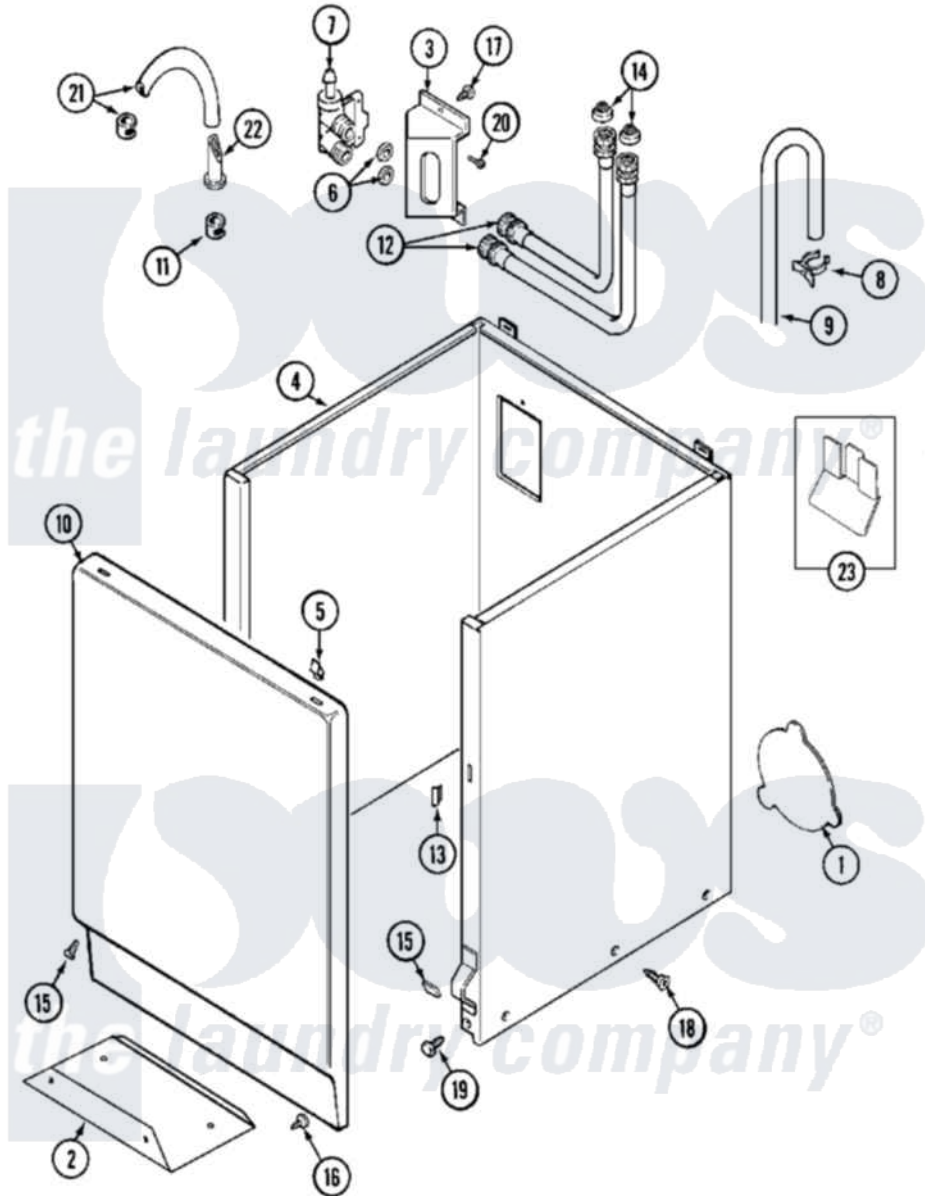

# Maytag MAT12PDLAW 04 - CABINET

Maytag [Commercial Maytag MAT12PDLAW Washer Parts](#) Parts Diagram 04 - CABINET  
 Click on the part number to view part

Item	Original Part Number	Replaced By	Status	Part Description
001	<a href="#">211294</a>	<a href="#">90767</a>		Screw, 8A X 3/8 HeX Washer Head Tapping
"	<a href="#">22002924</a>			Plate, Access
002	<a href="#">213846</a>			Guard, Belt
003	<a href="#">22002361</a>			Bracket, Water Valve
"	22003217	<a href="#">3370225</a>		Screw
004	22004424		Not Available	CABINET BSQ ASPACK
"	NLA		Not Available	CABINET WHT ASPACK
005	<a href="#">22001650</a>			Fastener, Spring
006	<a href="#">Y013783</a>			Washer, Inlet Hose
007	205161	<a href="#">489503</a>		Clamp
"	<a href="#">22004049</a>			Thermistor Water Valve / Comm
008	<a href="#">22002151</a>			Clip, Hose
009	22002700	<a href="#">22003410</a>		Hose, Drain
"	<a href="#">22003814</a>			Retainer, Drain Hose
010	22001803		Not Available	PANEL, FRONT (WHT)

"	<a href="#">22002653</a>		Panel, Front
011	205161	<a href="#">489503</a>	Clamp
012	<a href="#">12001900</a>		Kit-Inlet Hose Assembly
"	<a href="#">12001901</a>		Kit-Inlet Hose Assembly
013	<a href="#">22002331</a>		Spacer, Front Panel
014	<a href="#">22002960</a>		Strainer, Washer Inlet
015	<a href="#">213325</a>		Clip, Retaining
"	<a href="#">22001496</a>		Front Panel Fastener And Screw
016	<a href="#">211294</a>	<a href="#">90767</a>	Screw, 8A X 3/8 HeX Washer Head Tapping
017	212276	<a href="#">W10116760</a>	Screw
018	<a href="#">213007</a>		Xfor Cabinet See Cabinet, Back
019	<a href="#">213121</a>	<a href="#">3400111</a>	Screw, 12-14 X 5/8
020	<a href="#">Y313561</a>		Screw---NA
021	22001608	<a href="#">22001954</a>	Injector Hose And Clamp Kit
022	<a href="#">22001900</a>		Preventer, Back Flow
023	<a href="#">22001972</a>		Clip, Cabinet