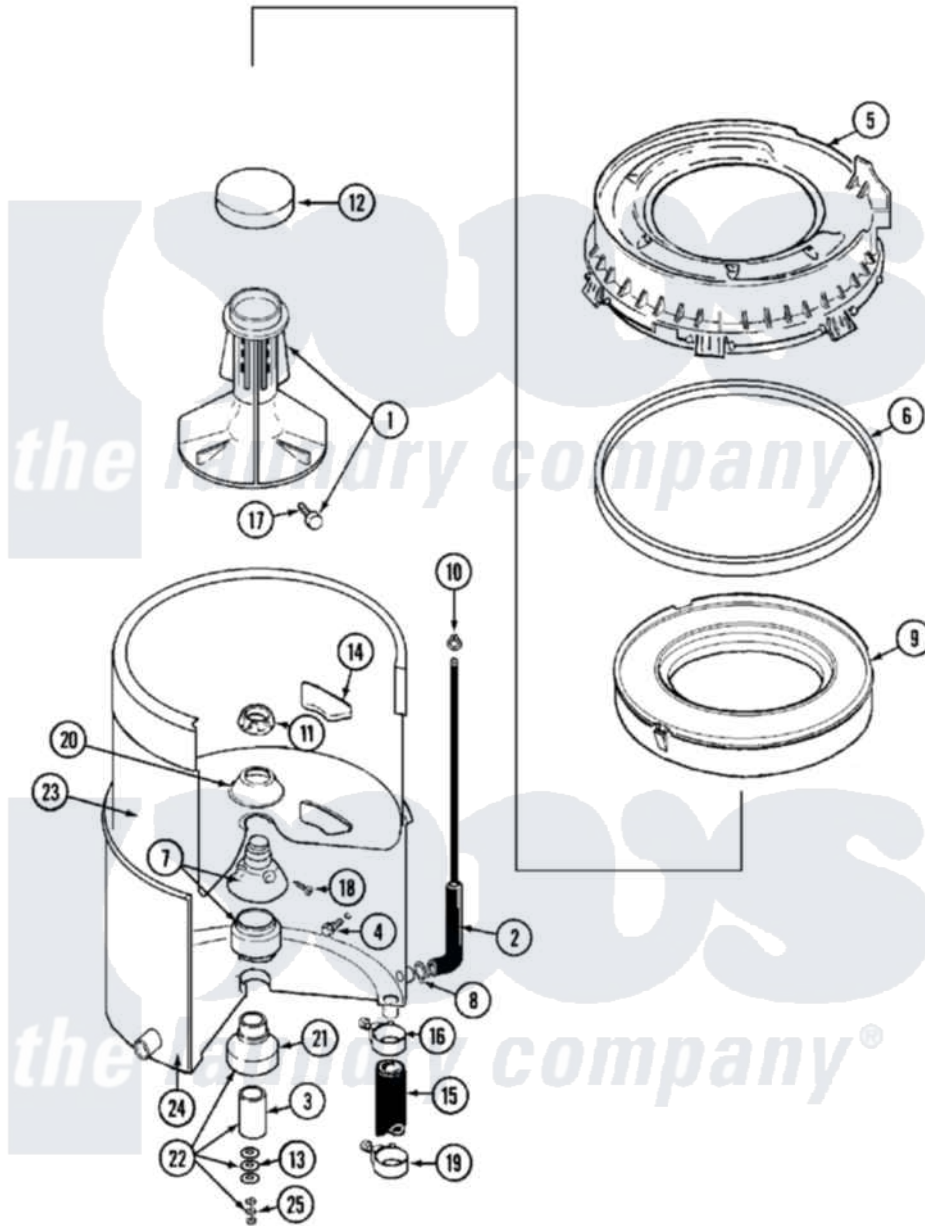

Maytag MAT12PDLAW 05 - TUB

Maytag [Commercial Maytag MAT12PDLAW Washer Parts](#) Parts Diagram 05 - TUB
 Click on the part number to view part

Item	Original Part Number	Replaced By	Status	Part Description
001	208543			Agitator
002	22001619			Tube, Water Level Switch
003	211130			Bearing Liner, Tub Bearing
004	200744	W10175939		Bolt
"	205254	W10175938		Bolt
005	22001970			Cover Assembly, Top
"	22002888			Cover, Top
006	Y22001201	22001007		Gasket, Cover To Tub
007	22204012	6-2095720		Mounting S
008	211641			Clamp, 1-1/16"
009	22001142			Ring, Balance
010	22003295	285655		Clamp, Hose
011	211047	6-2110472		Nut- Clamp
012	215532			Cap, Agitator
013	211100			Washer, Outer Tub
014	W10124350		Not Available	NOT REQUIRED PART OR SEE NOTE

015	Y212989		Hose, Outer Tub To Pump
016	22001640	285655	Clamp, Hose
017	206478	Not Available	SCREW & WASHER FOR AGITATOR
018	22001423		Set Screw, Mounting Stem
019	22001640	285655	Clamp, Hose
020	211210		Washer, Clamping Nut
021	200824	6-2040130	Tub Bearin
022	204013	6-2040130	Tub Bearin
023	Y2201881		Tub, Inner Short White SP
024	22003312		Tub, Outer
025	Y054867		Washer, Lock