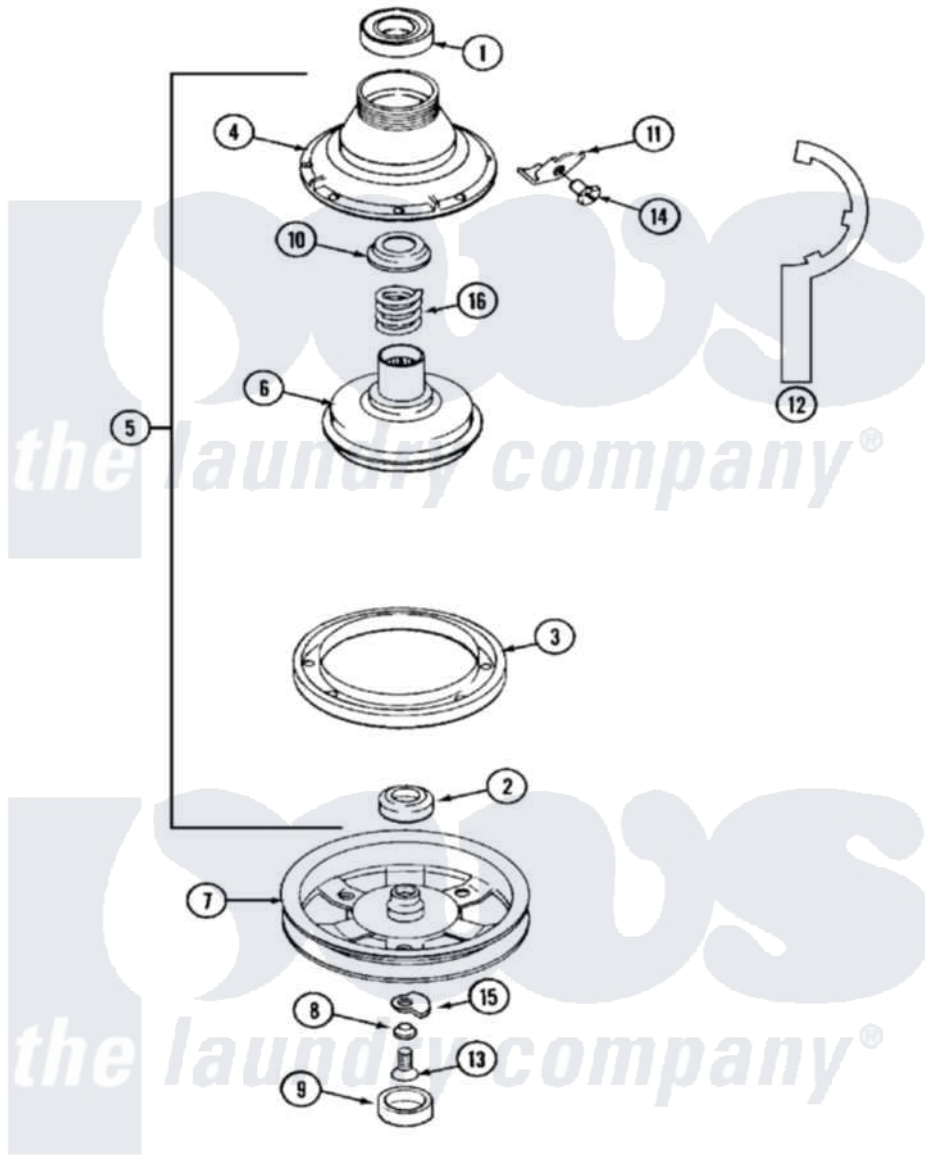

Maytag MAT12PDSAW 08 - CLUTCH & BRAKE

Maytag Commercial Maytag MAT12PDSAW Washer Parts Parts Diagram 08 - CLUTCH & BRAKE
 Click on the part number to view part

Item	Original Part Number	Replaced By	Status	Part Description
001	Y200720	22003441		Bearing, Rear
002	200835			Bearing, Brake Rotor
003	22003890	6-2011900		Brake Asse
004	22003891	6-2011900		Brake Asse
005	201190	6-2011900		Brake Asse
006	201126	6-2011900		Brake Asse
007	22002429	6-2301530		Pulley
008	211090	22003555		Washer, Stop Lug
009	22002428			Cover, Dust
010	211039	6-2011900		Brake Asse
011	213325			Clip, Retaining
012	Y038315	038315		Tool
013	211375	681582		Screw
014	213326			Bolt, Sems Retaining Clip
015	211089			Lug, Stop Pulley
016	211041	6-2011900		Brake Asse