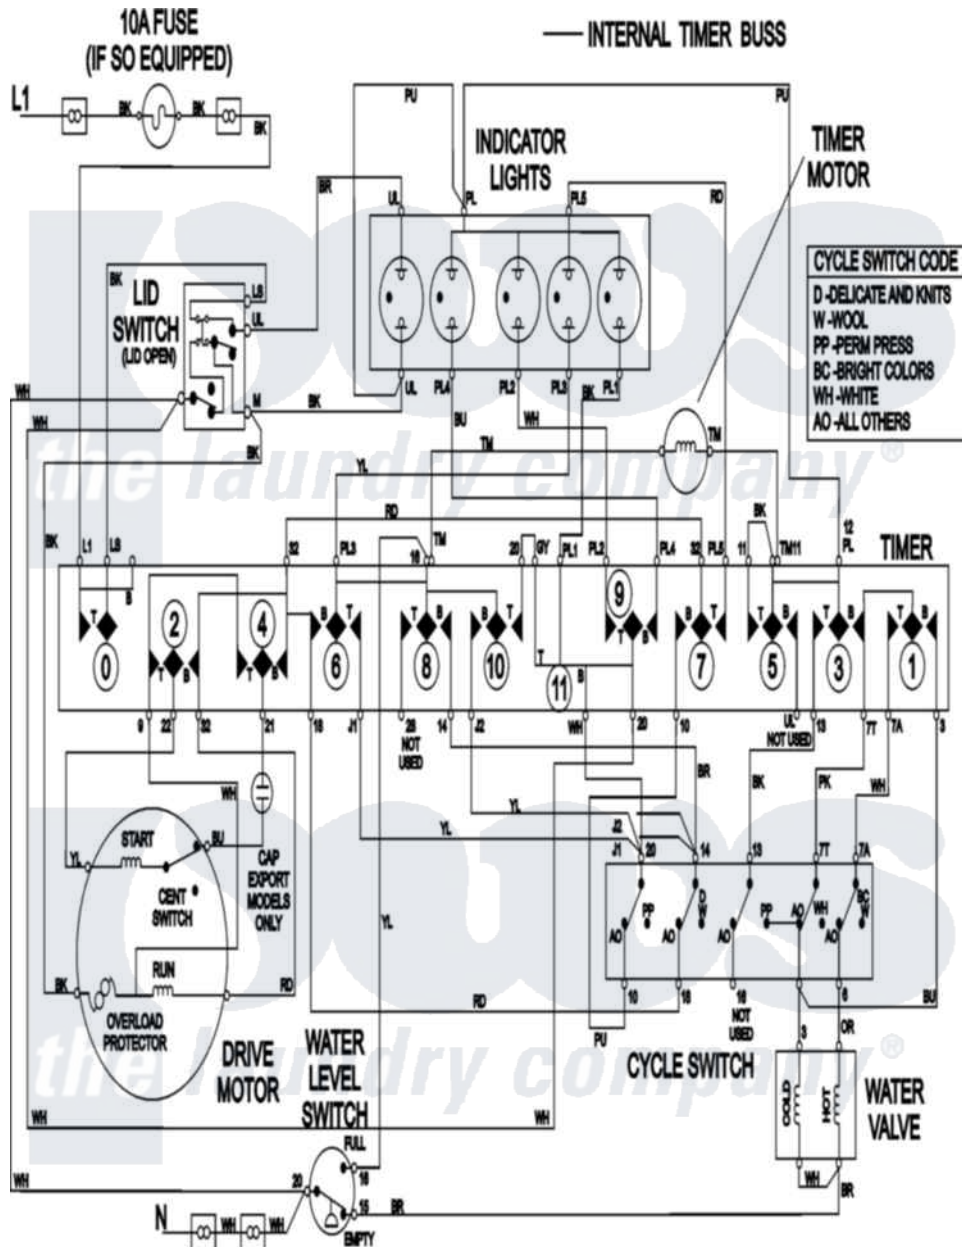

Maytag MAT13MNDGW 08 - WIRING INFORMATION

Maytag [Commercial Maytag MAT13MNDGW Washer Parts](#) Parts Diagram 08 - WIRING INFORMATION
 Click on the part number to view part

Item	Original Part Number	Replaced By	Status	Part Description
001	NLA		Not Available	WIRING INFORMATION