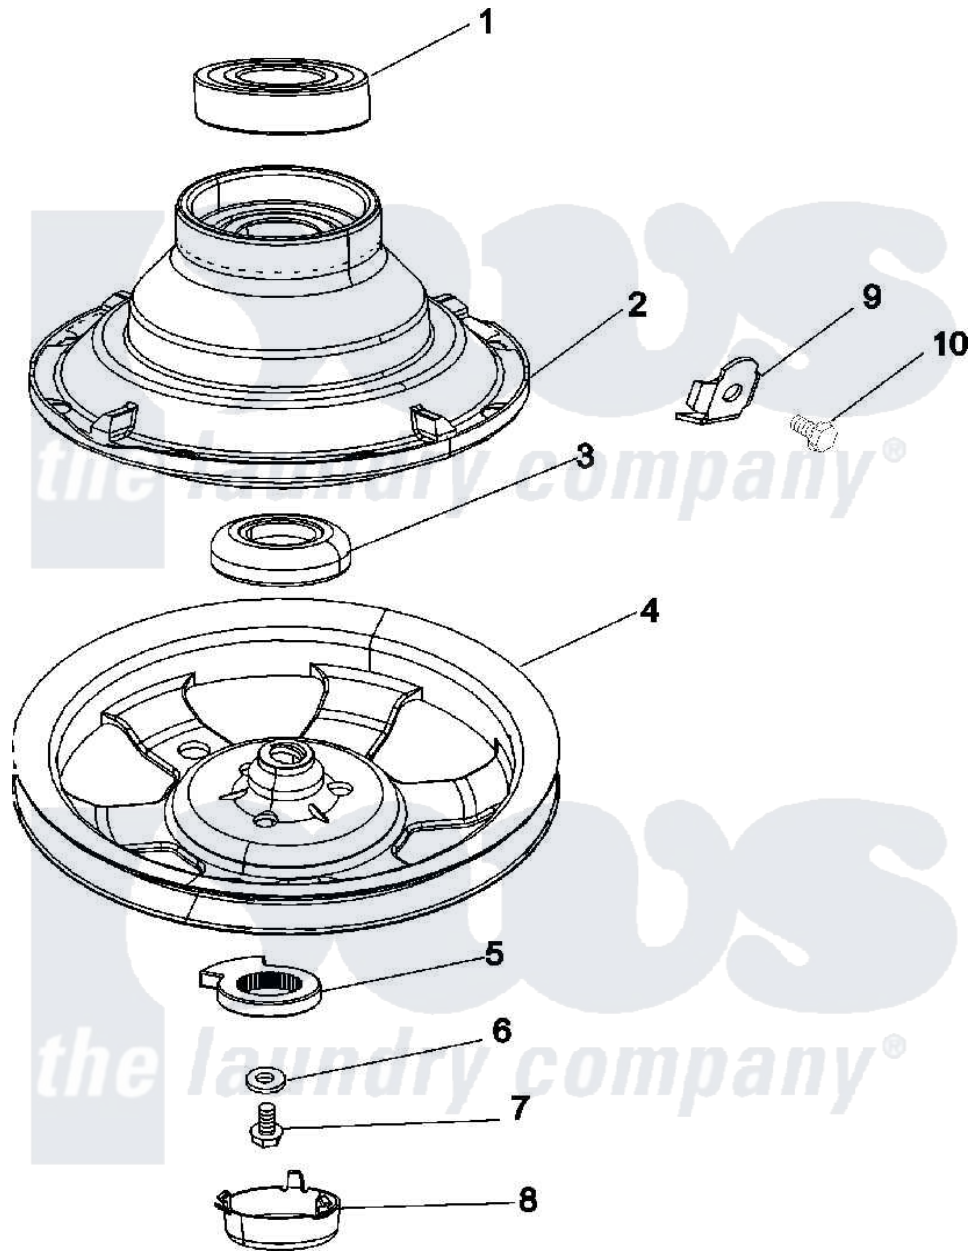

# Maytag MAT13PNDEW 06 - CLUTCH & BRAKE

Maytag [Commercial Maytag MAT13PNDEW Washer Parts](#) Parts Diagram 06 - CLUTCH & BRAKE  
 Click on the part number to view part

Item	Original Part Number	Replaced By	Status	Part Description
001	Y200720	<a href="#">22003441</a>		Bearing, Rear
002	201190	<a href="#">6-2011900</a>		Brake Asse
003	<a href="#">200835</a>			Bearing, Brake Rotor
004	22002429	<a href="#">6-2301530</a>		Pulley
005	<a href="#">211089</a>			Lug, Stop Pulley
006	211090	<a href="#">22003555</a>		Washer, Stop Lug
007	211375	<a href="#">681582</a>		Screw
008	<a href="#">22002428</a>			Cover, Dust
009	<a href="#">213325</a>			Clip, Retaining
010	<a href="#">213326</a>			Bolt, Sems Retaining Clip