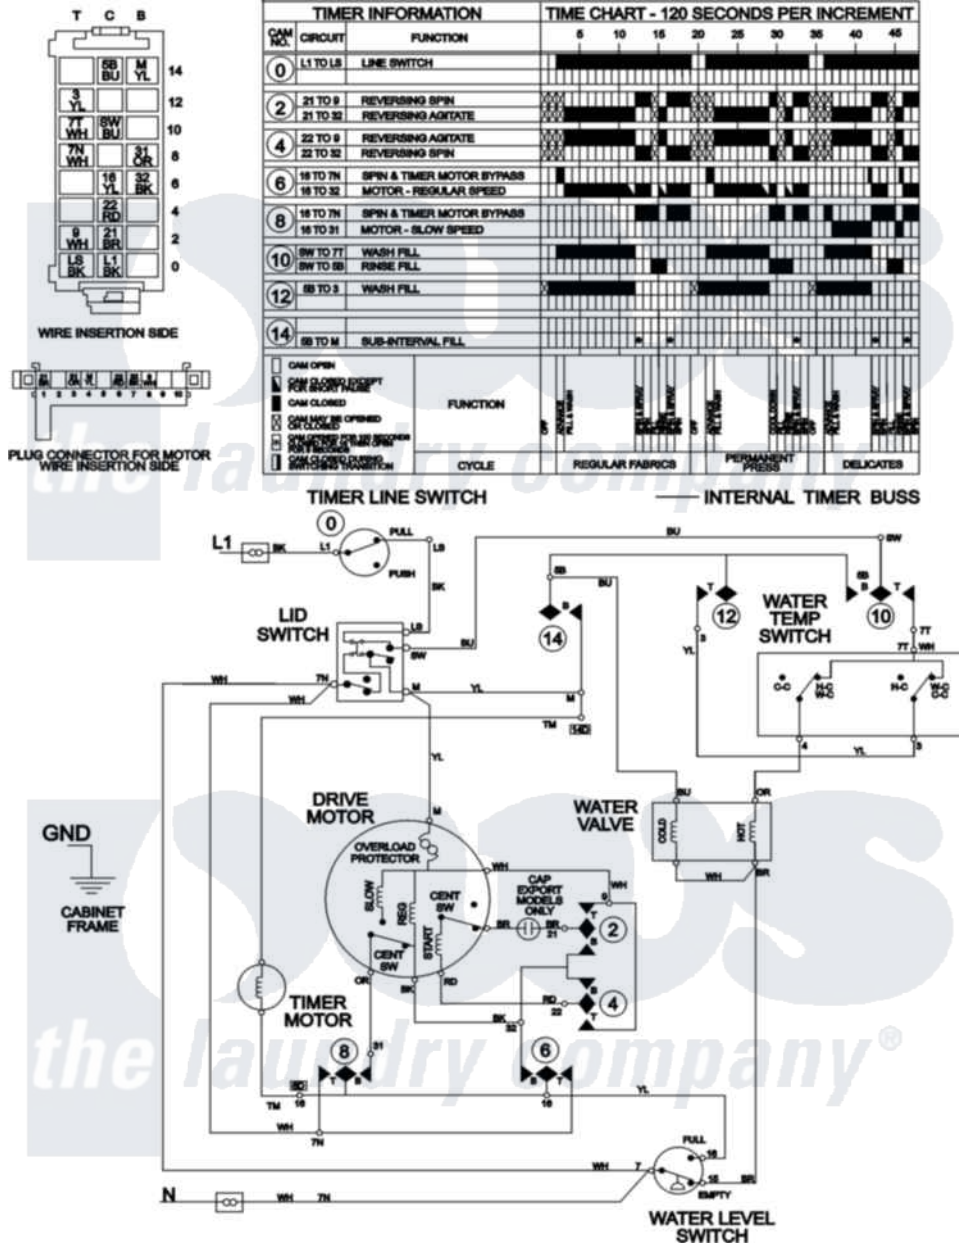

Maytag MAT13PNDEW 08 - WIRING INFORMATION

Maytag Commercial Maytag MAT13PNDEW Washer Parts Parts Diagram 08 - WIRING INFORMATION
 Click on the part number to view part

| Item | Original Part Number | Replaced By | Status | Part Description |
|------|----------------------|-------------|---------------|--------------------|
| 001 | NLA | | Not Available | WIRING INFORMATION |