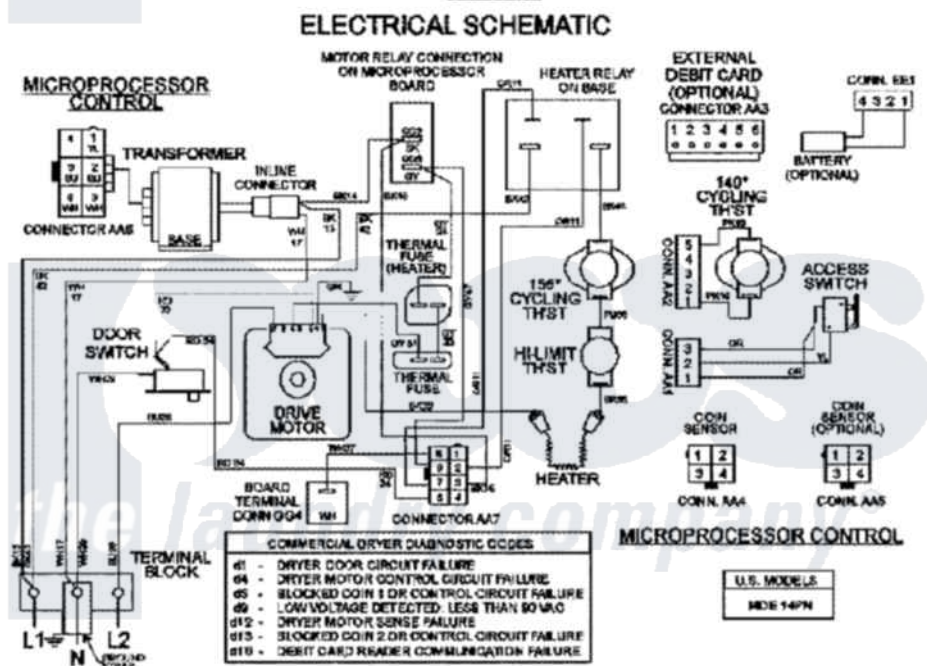

Maytag MDE21PNAYW 08 - WIRING INFORMATION

Maytag [Commercial Maytag MDE21PNAYW Dryer Parts](#) Parts Diagram 08 - WIRING INFORMATION
 Click on the part number to view part

Item	Original Part Number	Replaced By	Status	Part Description
001	NLA		Not Available	WIRING INFORMATION