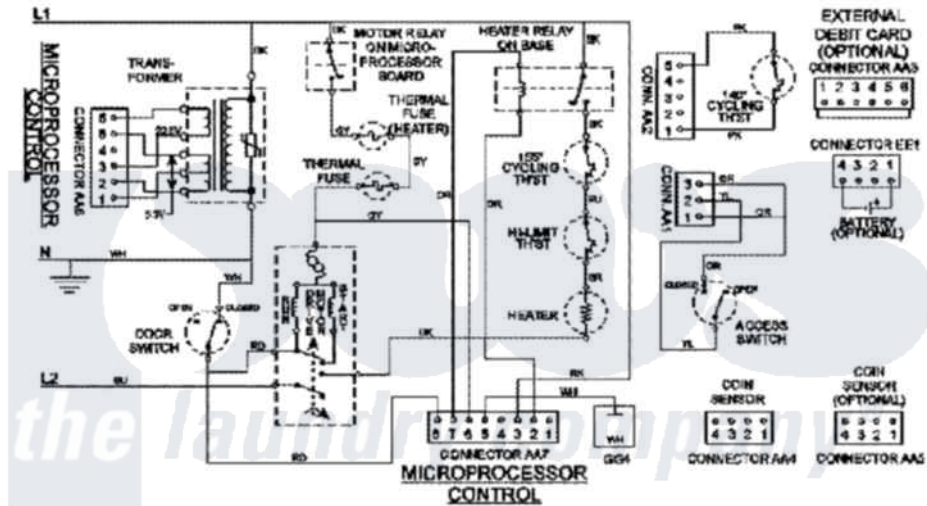

Maytag MDE21PNAYW 08 - WIRING INFORMATION

Maytag [Commercial Maytag MDE21PNAYW Dryer Parts](#) Parts Diagram 08 - WIRING INFORMATION
 Click on the part number to view part

Item	Original Part Number	Replaced By	Status	Part Description
001	NLA		Not Available	WIRING INFORMATION