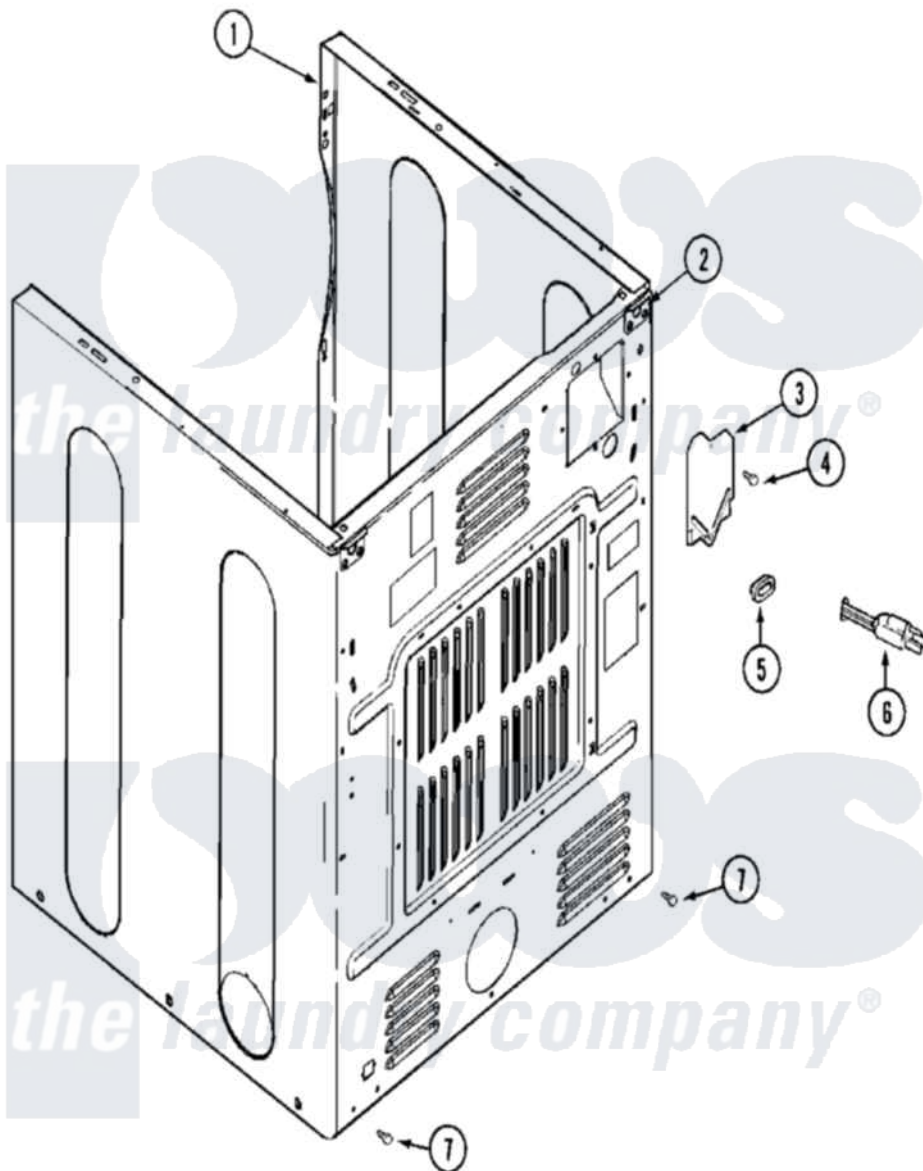

Maytag MDG16CSAGW 05 - CABINET-REAR

Maytag [Commercial Maytag MDG16CSAGW Dryer Parts](#) Parts Diagram 05 - CABINET-REAR
 Click on the part number to view part

Item	Original Part Number	Replaced By	Status	Part Description
001	NLA		Not Available	CABINET (WHT)
002	22001995			Screw Note: Screw, Tumbler Front And Shroud
"	22003367	22004095		Hinge, Plastic
"	NLA		Not Available	BRACKET, CABINET HINGE
003	33001795			Cover, Terminal Block
004	22001995			Screw Note: Screw, Tumbler Front And Shroud
"	Y912873			Screw, Terminal Block Bracket
005	211881			Grommet, Cord Part Not Used-Gas Models Only
"	216183			Grommet, Cord Export
"	22002532	216183		Grommet, Cord Export
006	308966		Not Available	CORD, POWER (EXPORT)
"	33001284		Not Available	CORD, POWER
"	33001689		Not Available	CORD, POWER (AS WRAPPED)
007	22001995			Screw Note: Screw, Tumbler