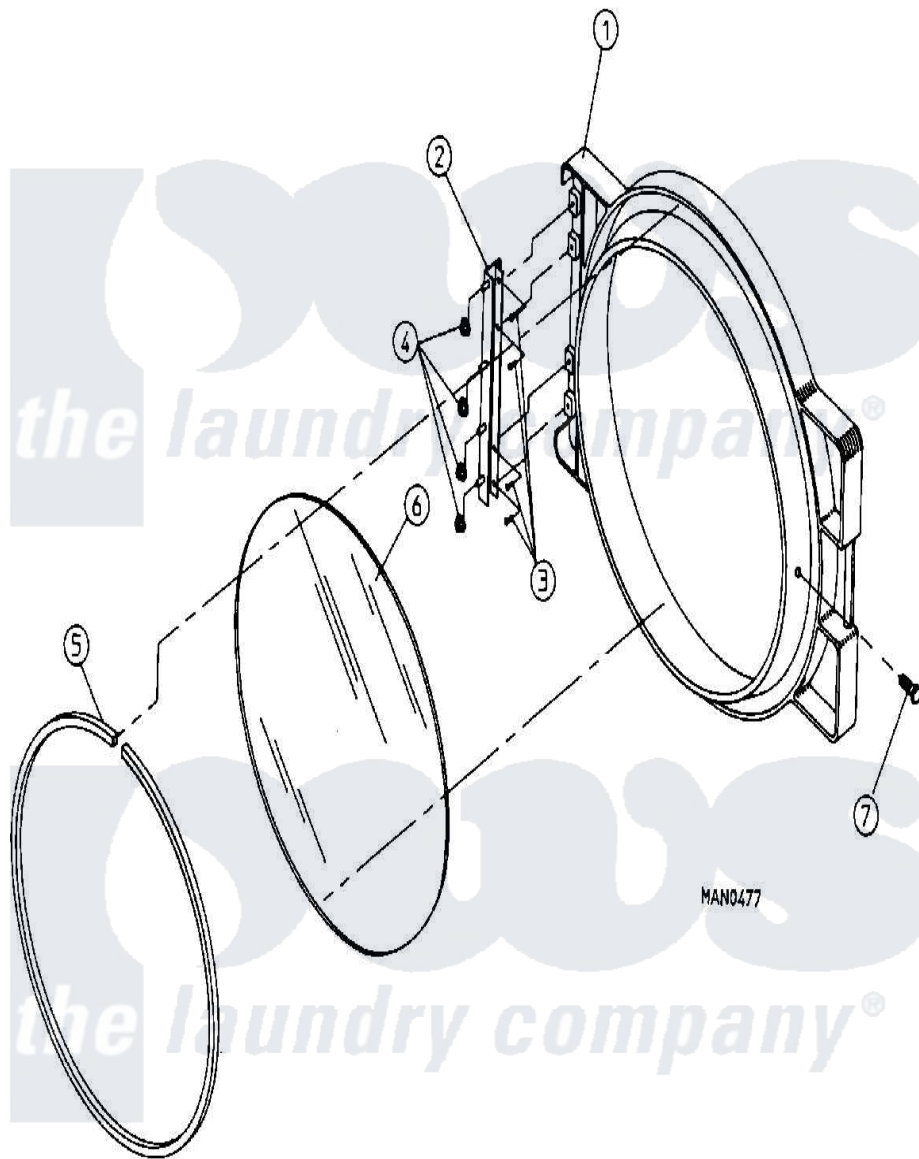

Maytag MDG30MC2AQ 07 - DOOR ASSEMBLY (MC2)

Maytag Commercial Maytag MDG30MC2AQ Dryer Parts Parts Diagram 07 - DOOR ASSEMBLY (MC2)
 Click on the part number to view part

Item	Original Part Number	Replaced By	Status	Part Description
000	W10124350		Not Available	ORDER PARTS FROM AMERICAN DRYER CORP AT 508-678-9000
001	A103062			Hinge Pin
"	A881421			Door Assembly Complete
"	A882963			Door Frame
002	A800448	800448		12 1 2 Ma
003	A150410	MC80MD		Elmntsurf
004	A152014	152014		1 4-20 Ser
005	A102353		Not Available	GASKET, MAIN DOOR (69-1/2")
"	A170725		Not Available	ADHESIVE, MOUNTING (GLASS AND GASKET ADHESIVE)
006	A102210	102210		20 7 16 D
"	A102212	102212		Main Door
"	A170730	170730		10.3 Oz Cl
007	A150431	150431		10x7 16 D