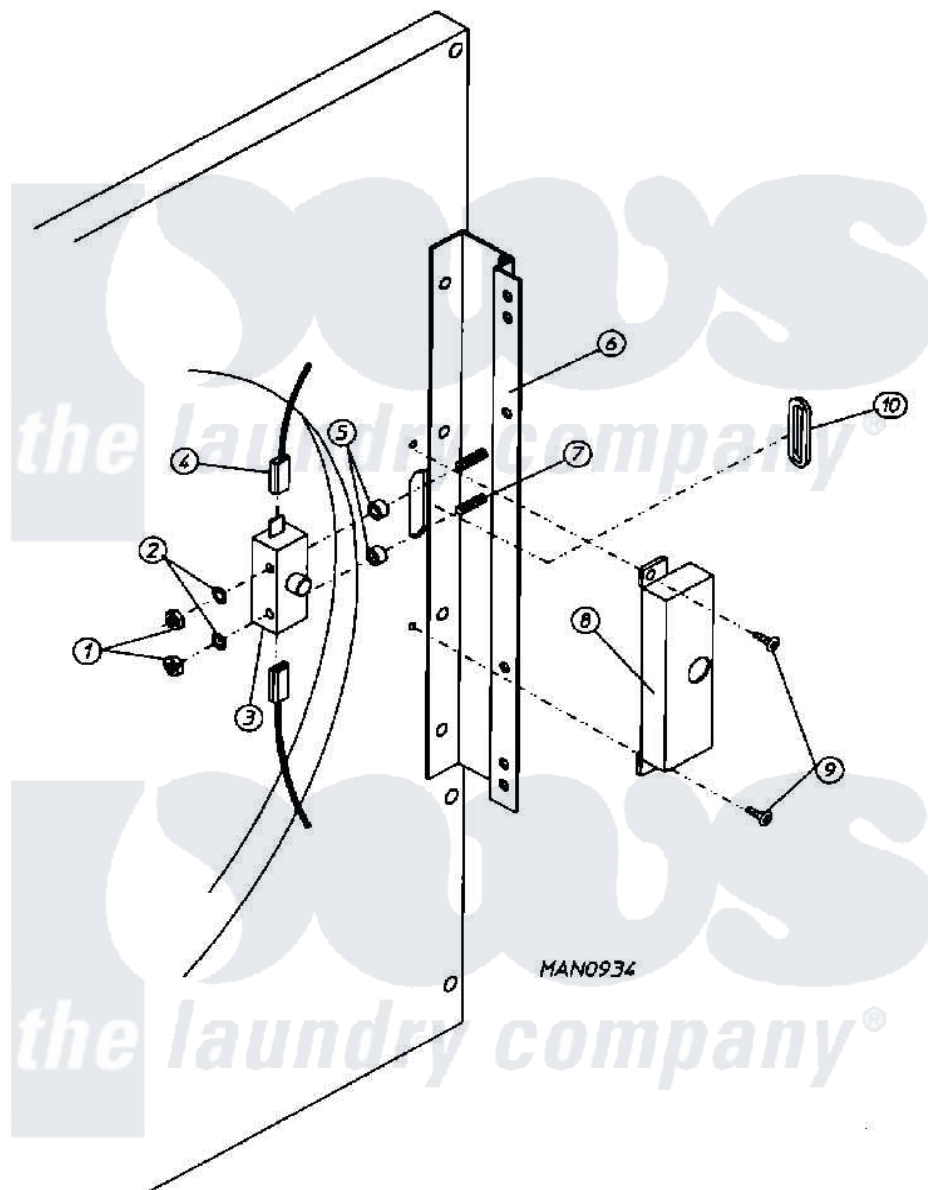

Maytag MDG30MC2AQ 08 - MAIN DOOR SWITCH HOUSING (MC2)

Maytag Commercial Maytag MDG30MC2AQ Dryer Parts Parts Diagram 08 - MAIN DOOR SWITCH HOUSING (MC2)
 Click on the part number to view part

Item	Original Part Number	Replaced By	Status	Part Description
000	W10124350		Not Available	ORDER PARTS FROM AMERICAN DRYER CORP AT 508-678-9000
001	A152013	152013		6-32 Hex N
002	A153008	153008		6 Split L
003	A137005	W10146741		SDS Door S
004	A121028	121028		1 4 X.032
005	A154281	154281		3 8 Stand
006	A800448	800448		12 1 2 Ma
007	A153565	153565		6-32 X 1 S
008	A313218	W10146845		MAIN DOOR
009	A150201	150201		10-32 X 1
010	A121405	121405		Rubber Gro