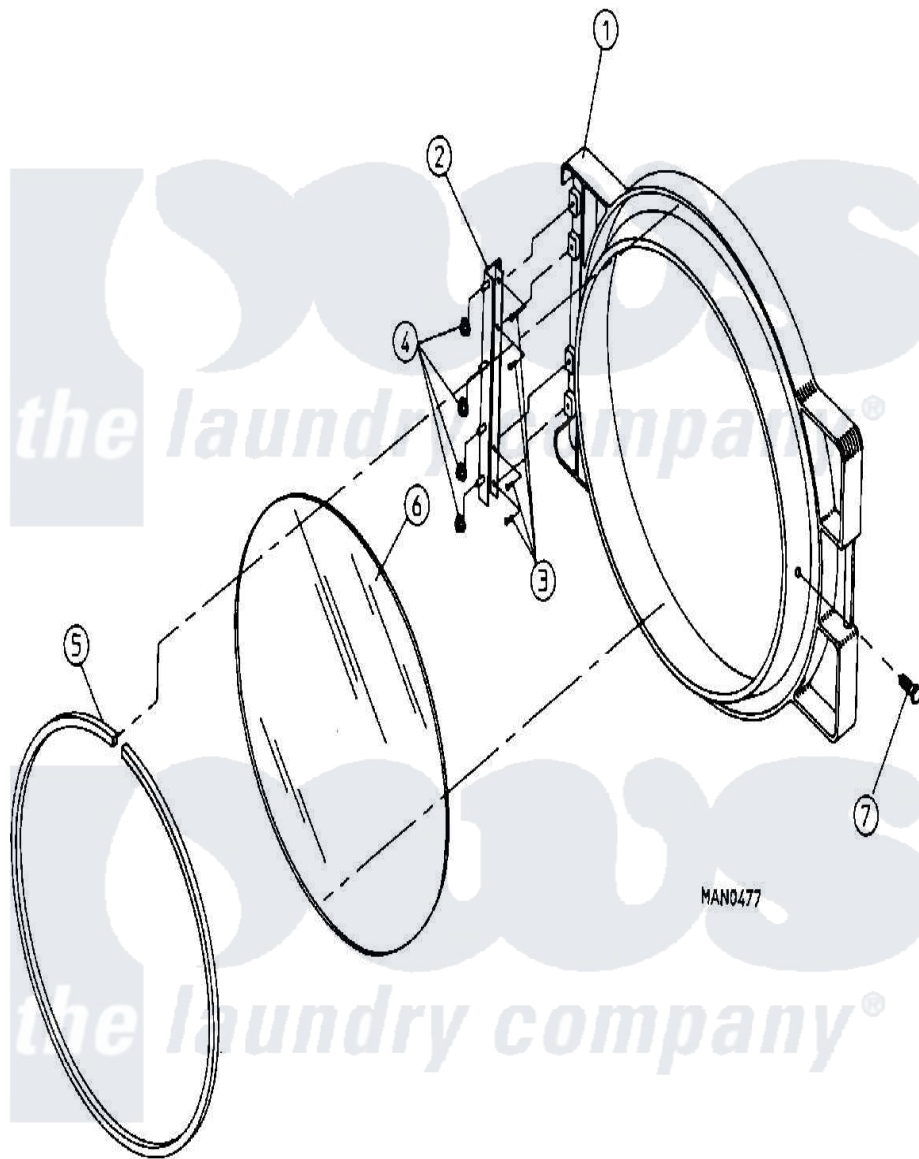

Maytag MDG30MC2AW 07 - DOOR ASSEMBLY (MC2)

Maytag [Commercial Maytag MDG30MC2AW Dryer Parts](#) Parts Diagram 07 - DOOR ASSEMBLY (MC2)
 Click on the part number to view part

Item	Original Part Number	Replaced By	Status	Part Description
000	W10124350		Not Available	ORDER PARTS FROM AMERICAN DRYER CORP AT 508-678-9000
001	A103062			Hinge Pin
"	A881421			Door Assembly Complete
"	A882963			Door Frame
002	A800448	800448		12 1 2 Ma
003	A150410	MC80MD		Elmntsurf
004	A152014	152014		1 4-20 Ser
005	A102353		Not Available	GASKET, MAIN DOOR (69-1/2")
"	A170725		Not Available	ADHESIVE, MOUNTING (GLASS AND GASKET ADHESIVE)
006	A102210	102210		20 7 16 D
"	A102212	102212		Main Door
"	A170730	170730		10.3 Oz Cl
007	A150431	150431		10x7 16 D