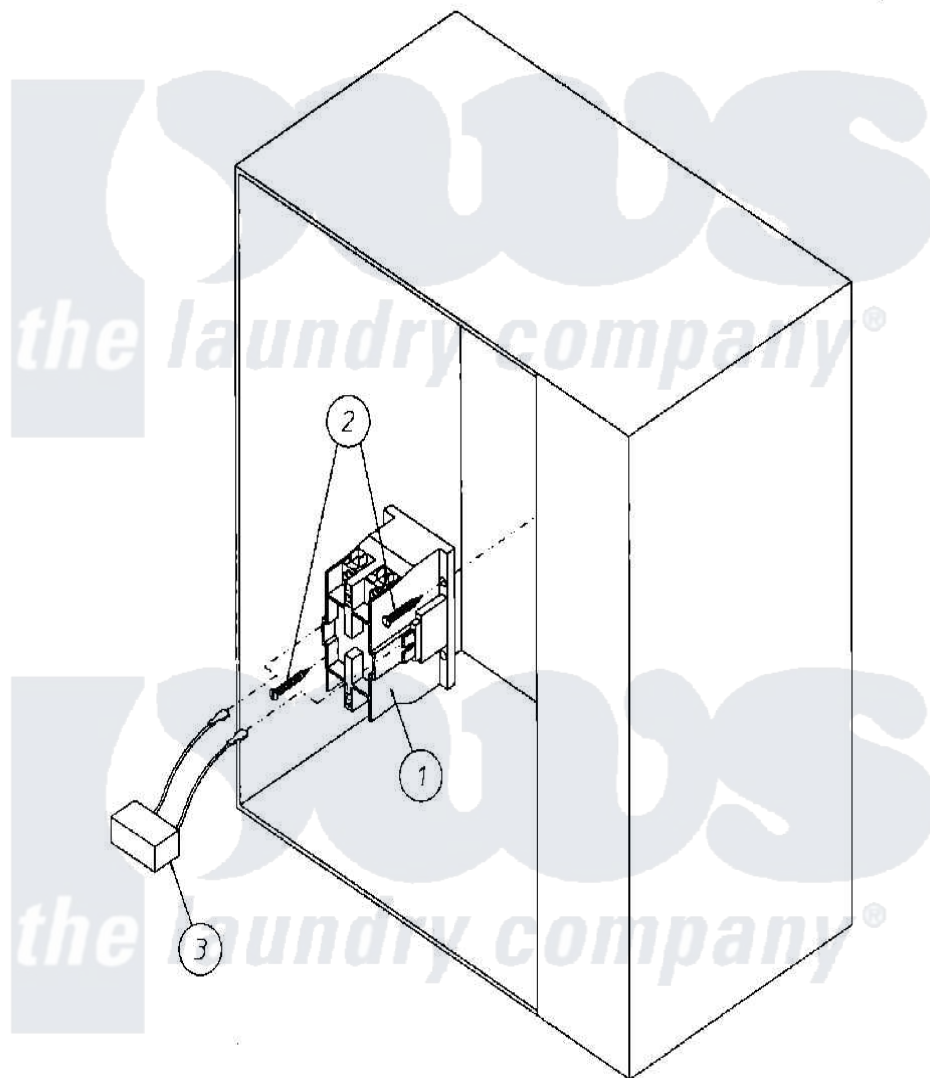

Maytag MDG30MC2Ax 01 - ELECTRICAL RELAY PANEL ASSEMBLY

Maytag [Commercial Maytag MDG30MC2Ax Dryer Parts](#) Parts Diagram 01 - ELECTRICAL RELAY PANEL ASSEMBLY
 Click on the part number to view part

Item	Original Part Number	Replaced By	Status	Part Description
000	W10124350		Not Available	ORDER PARTS FROM AMERICAN DRYER CORP AT 508-678-9000
001	A132451			CONTACTOR, TWO POLE
002	A150299	150299		10 X 1 H
003	A150301	150301		8-18 X 7
"	A322809	322809		Back Elect
"	A824828	W10147397		RC Network