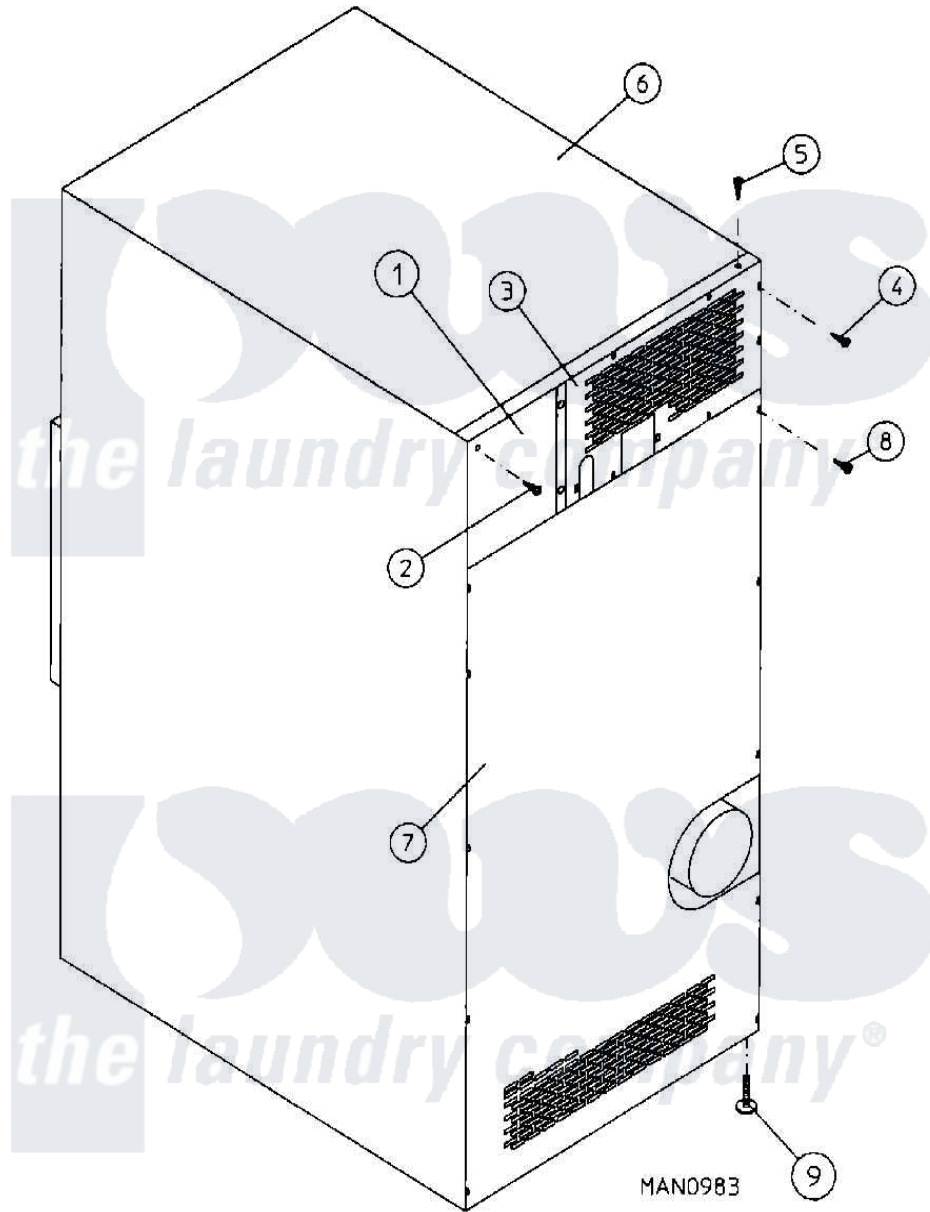

Maytag MDG30MC2Ax 02 - CABINET

Maytag [Commercial Maytag MDG30MC2Ax Dryer Parts](#) Parts Diagram 02 - CABINET
 Click on the part number to view part

Item	Original Part Number	Replaced By	Status	Part Description
000	W10124350		Not Available	ORDER PARTS FROM AMERICAN DRYER CORP AT 508-678-9000
001	A322809	322809		Back Elect
002	A150301	150301		8-18 X 7
003	A314411		Not Available	TOP, BACKGUARD
004	A150301	150301		8-18 X 7
005	A150301	150301		8-18 X 7
006	A312535	W10146835		Ad50 Hr-EI
007	A314412		Not Available	BOTTOM, (BACKGUARD)
008	A150301	150301		8-18 X 7
009	A103500	103500		LEVELING L