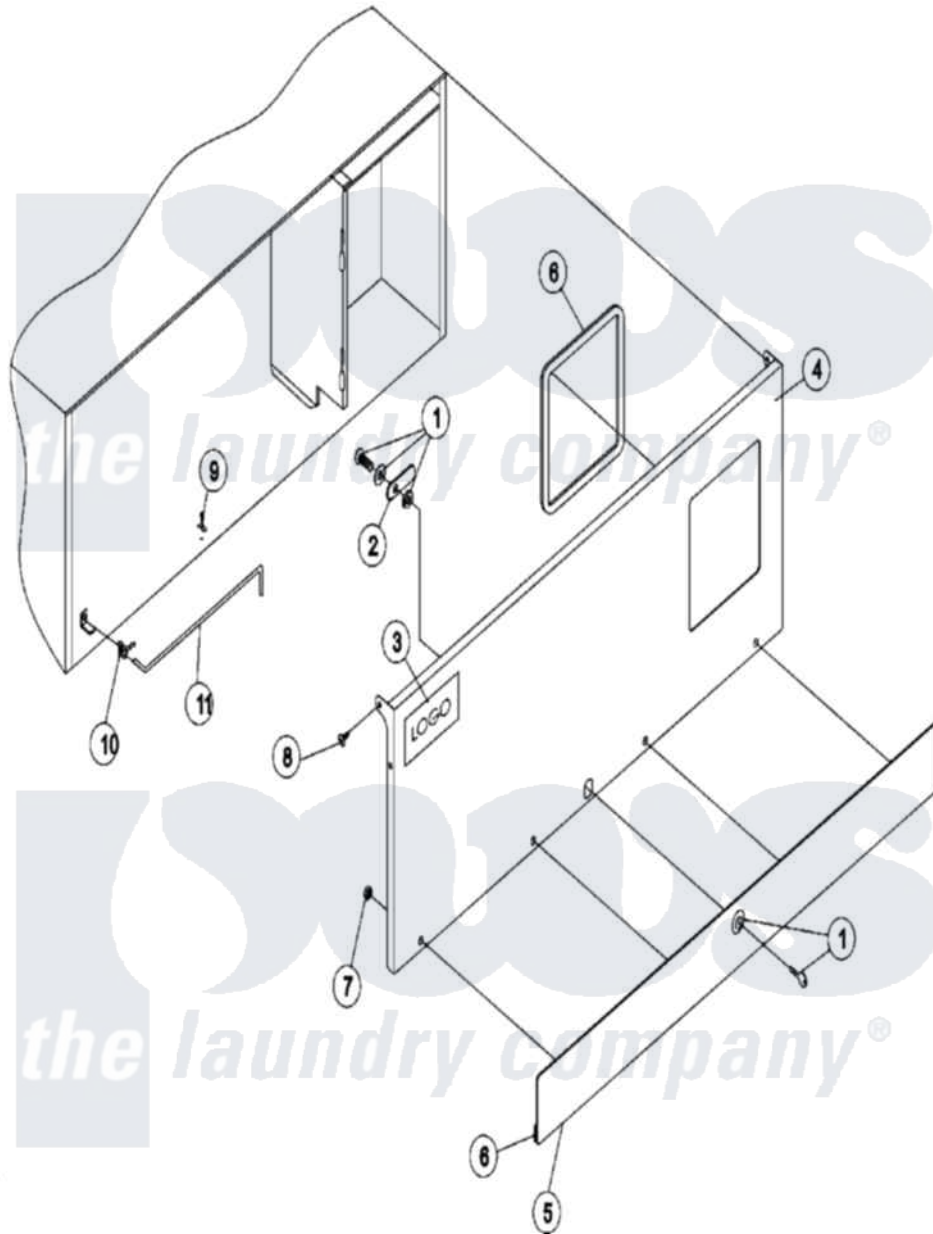

Maytag MDG30MNVWQ 01 - CONTROL DOOR

Maytag Commercial Maytag MDG30MNVWQ Dryer Parts Parts Diagram 01 - CONTROL DOOR
 Click on the part number to view part

Item	Original Part Number	Replaced By	Status	Part Description
000	A000000			Order Part From American Dryer Phone No.508-678-9000
001	A160017		Not Available	LOCK, SPECIAL DUMMY
002	A160016	160016		1 1/4 Str
003	A112353			Logo
004	A883477	883477		White 25-3
"	A883478	883478		Bisque 25-
005	A883476	883476		Blk 25-50V
006	A117604	117604		1 8 Thk X
007	A152014	152014		1 4-20 Ser
008	A150317	150317		10-16 X 3
009	A102603	102603		Richco Con
010	A102601		Not Available	CLIP, RETAINER (CONTROL DOOR ROD)
011	A102502	102502		12.625 Con