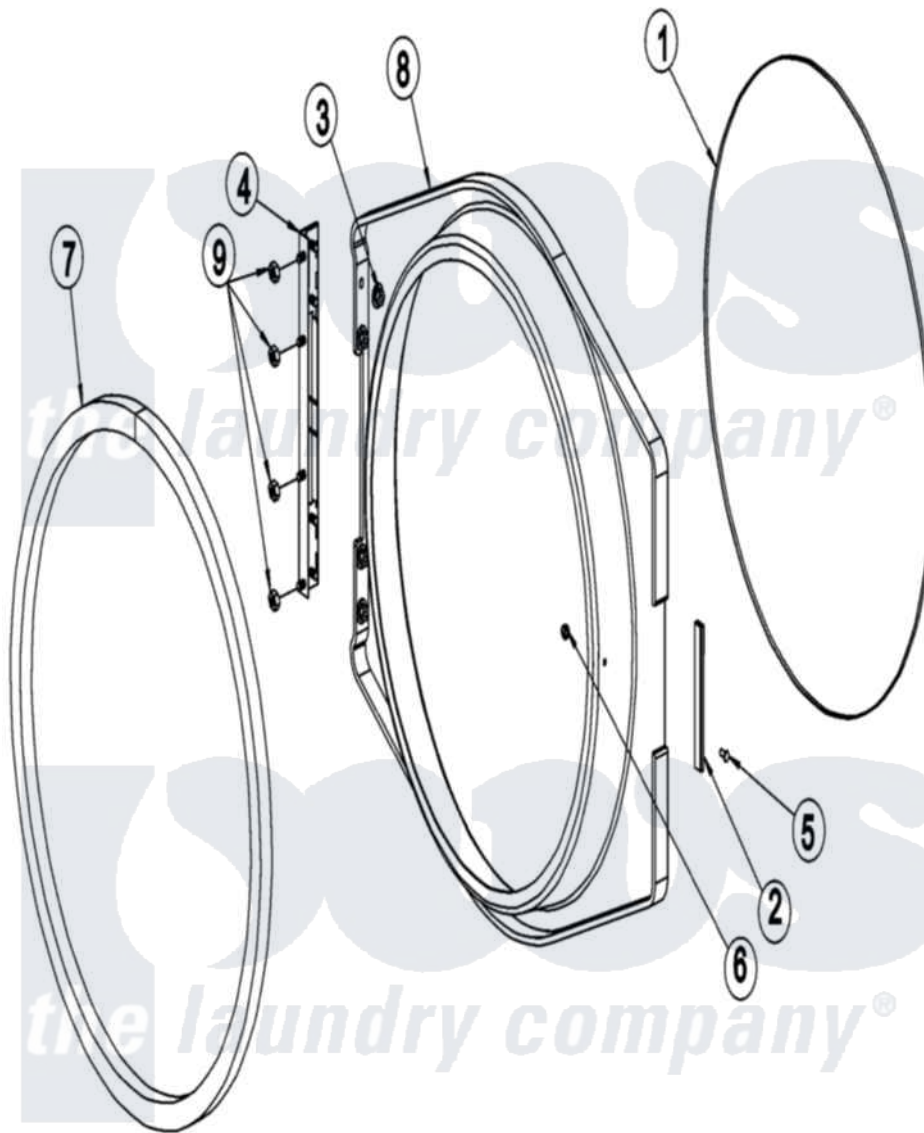

Maytag MDG30MNVWQ 06 - MAIN DOOR

Maytag [Commercial Maytag MDG30MNVWQ Dryer Parts](#) Parts Diagram 06 - MAIN DOOR
 Click on the part number to view part

Item	Original Part Number	Replaced By	Status	Part Description
000	A000000			Order Part From American Dryer Phone No.508-678-9000
001	A102210	102210		20 7 16 D
002	A102328	102328		37 64 Wide
003	A152014	152014		1 4-20 Ser
004	A801524		Not Available	BLACK DOOR HINGE
005	A150120	150120		10-32 x 7 16
006	A151010	151010		10-32 HI-C
007	A102349		Not Available	GASKET, DOOR (69 1/2")
008	A882991	W10148763		Formed Bla
009	A152014	152014		1 4-20 Ser