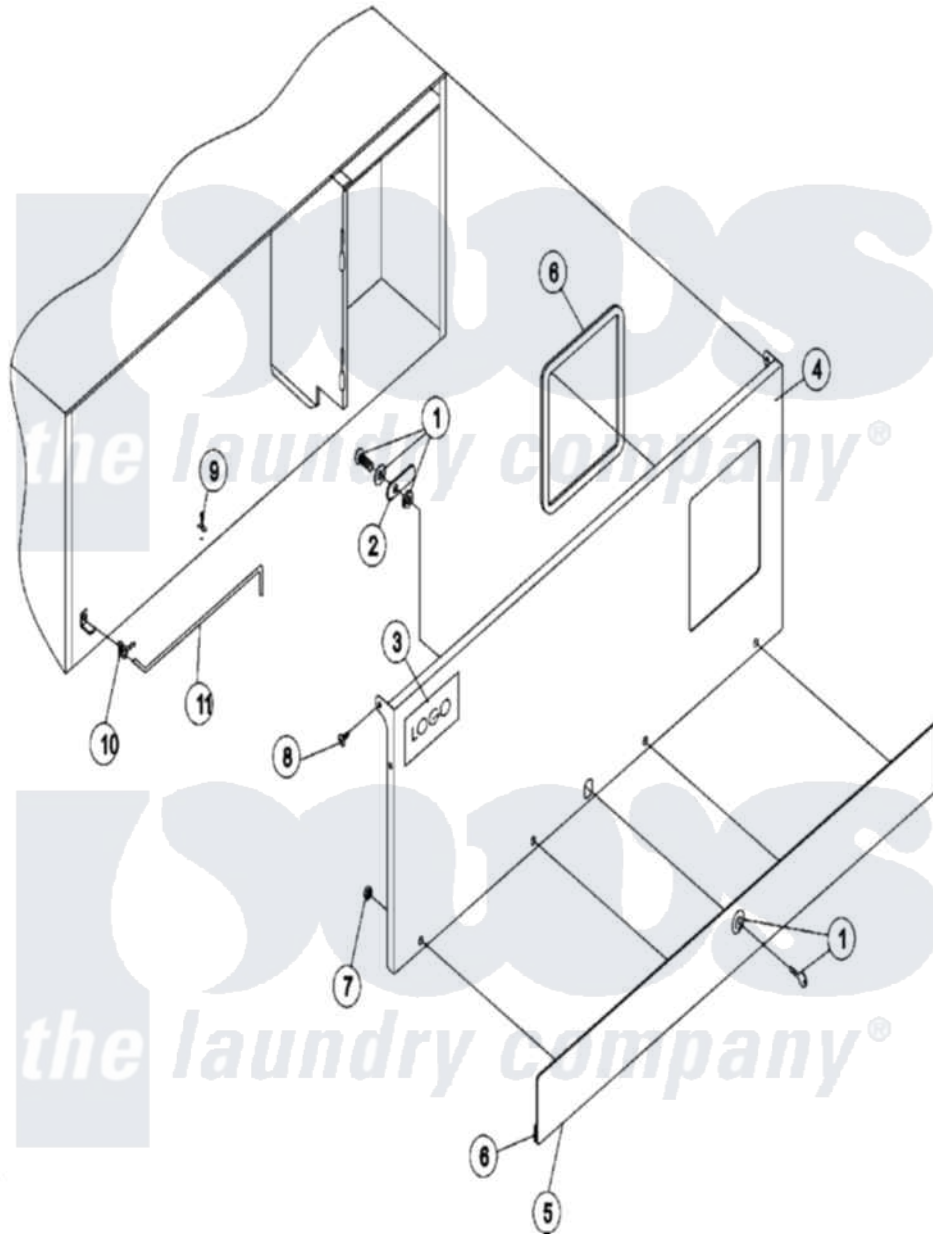

Maytag MDG30PNHWQ 01 - CONTROL DOOR

Maytag [Commercial Maytag MDG30PNHWQ Dryer Parts](#) Parts Diagram 01 - CONTROL DOOR
 Click on the part number to view part

Item	Original Part Number	Replaced By	Status	Part Description
000	A000000			Order Part From American Dryer Phone No.508-678-9000
001	A160017		Not Available	LOCK, SPECIAL DUMMY
002	A160016	160016		1 1/4 Str
003	A112353			Logo
004	A883713			Control Door BSQ
"	A883714			Control Door White
005	A883476	883476		Blk 25-50V
006	A117604	117604		1 8 Thk X
007	A152014	152014		1 4-20 Ser
008	A150314	150314		10-32 X 1
009	A102603	102603		Richco Con
010	A102601		Not Available	CLIP, RETAINER (CONTROL DOOR ROD)
011	A102502	102502		12.625 Con